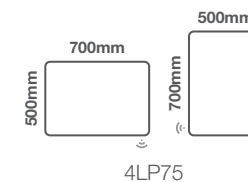

Linea Plus - 700mm x 500mm

Linea Plus - 700mm x 500mm

Code: 4LP75

Features

- Energy efficient one piece LED lighting strip
- Aesthetically softer design
- Heated demister pad
- Infrared on/off sensor

Landscape or Portrait Fitting