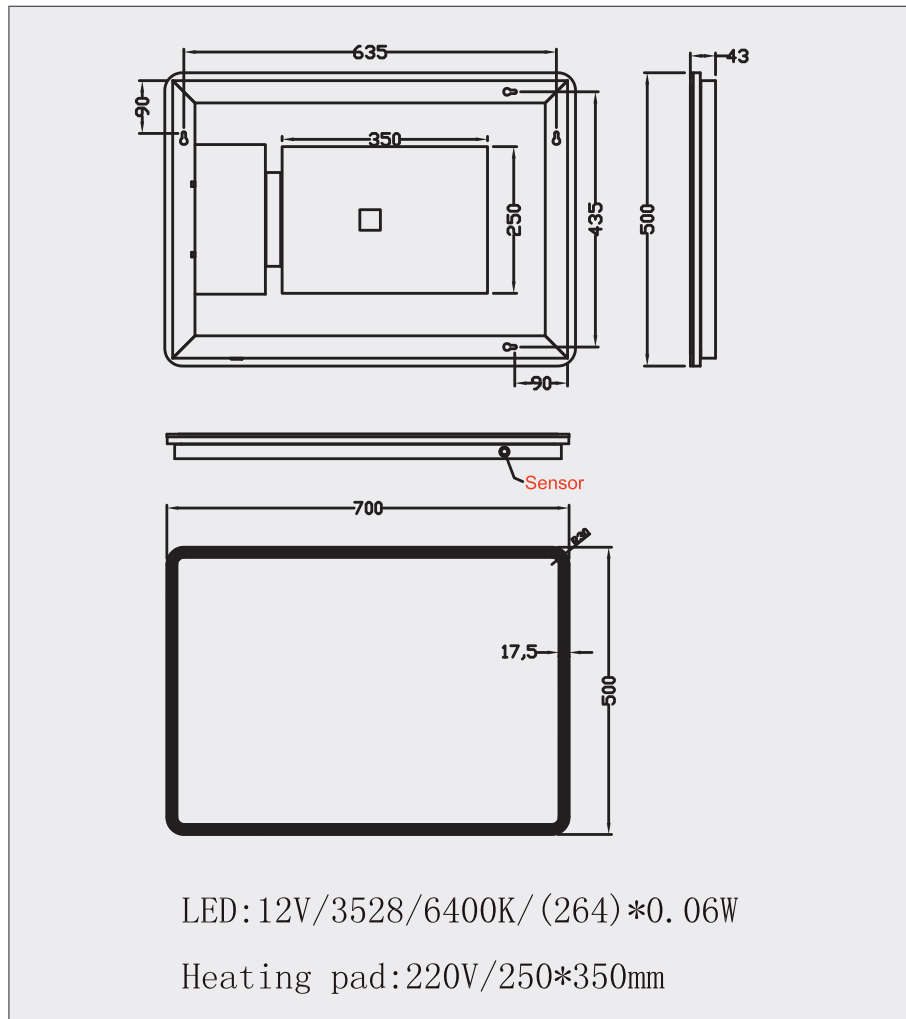

Linea Plus - 700mm x 500mm

Linea Plus - 700mm x 500mm

Code: 4LP75

Features

- Energy efficient one piece LED lighting strip
- Aesthetically softer design
- Heated demister pad
- Infrared on/off sensor

Landscape or Portrait Fitting