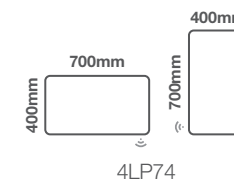

Linea Plus - 700mm x 400mm

Linea Plus - 700mm x 400mm

Code: 4LP74

Features

- Energy efficient one piece LED lighting strip
- Aesthetically softer design
- Heated demister pad
- Infrared on/off sensor

Landscape or Portrait Fitting