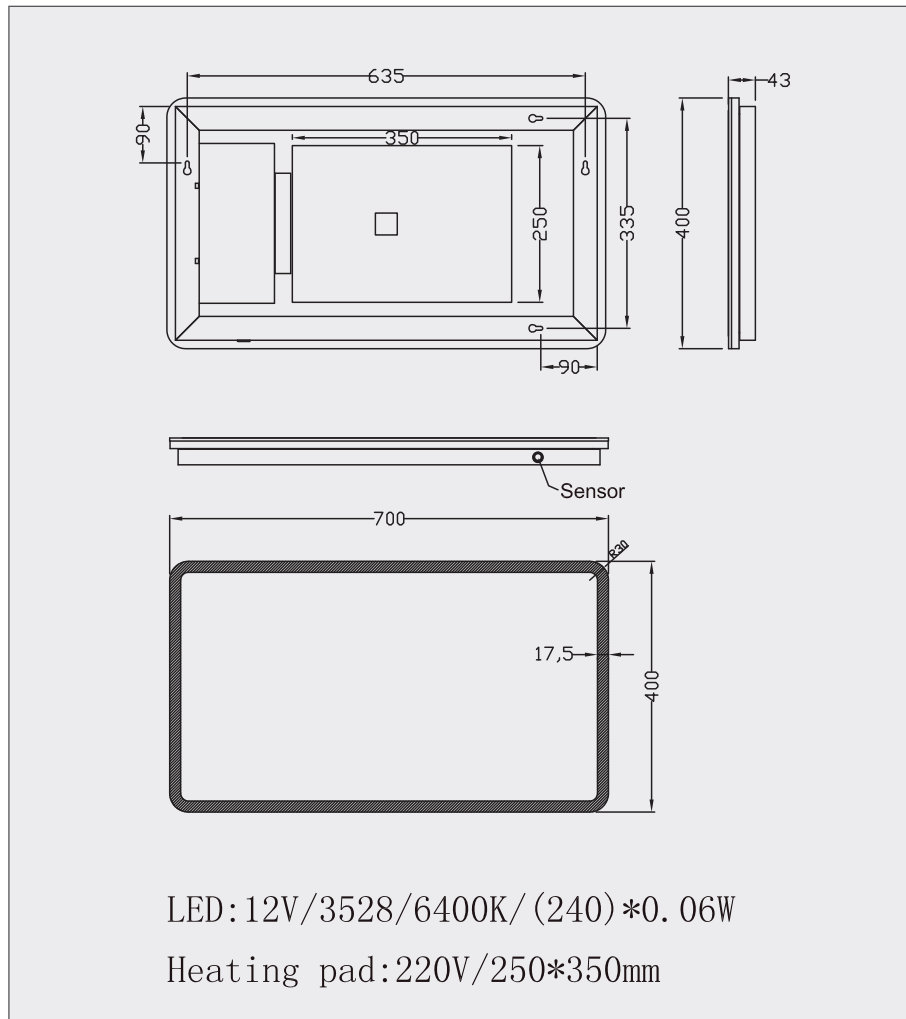

Linea Plus - 700mm x 400mm

Linea Plus - 700mm x 400mm

Code: 4LP74

Features

- Energy efficient one piece LED lighting strip
- Aesthetically softer design
- Heated demister pad
- Infrared on/off sensor

Landscape or Portrait Fitting