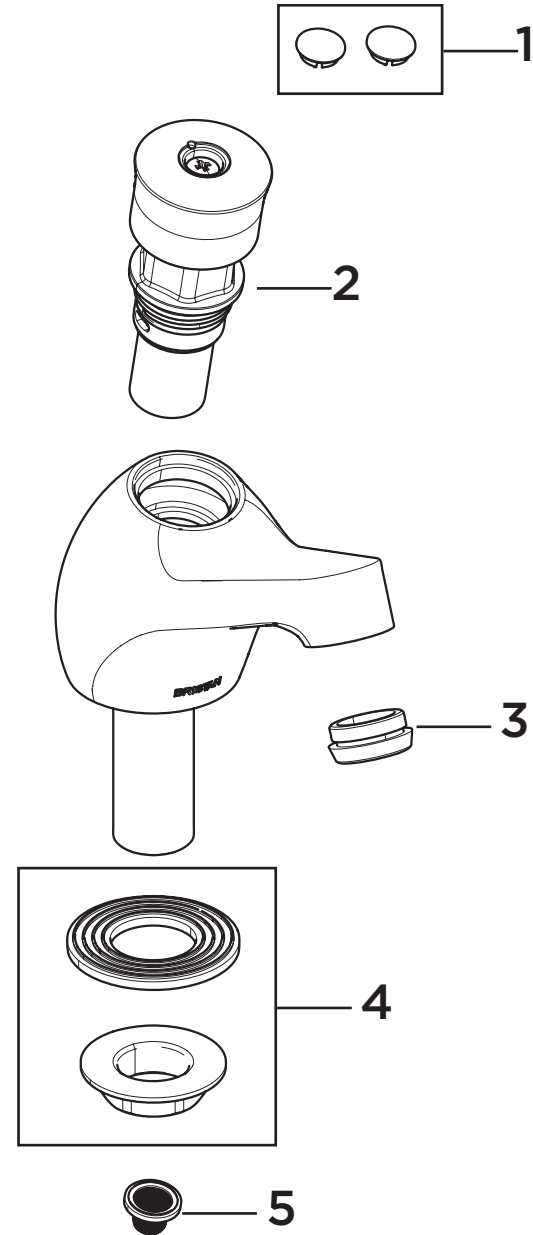

Product Code: Z2 1/2 C**Revision:** D2

1	Indices
2	Handle and Cartridge
3	Anti-Splash
4	Backnut & Washers (Pair)
5	Filter