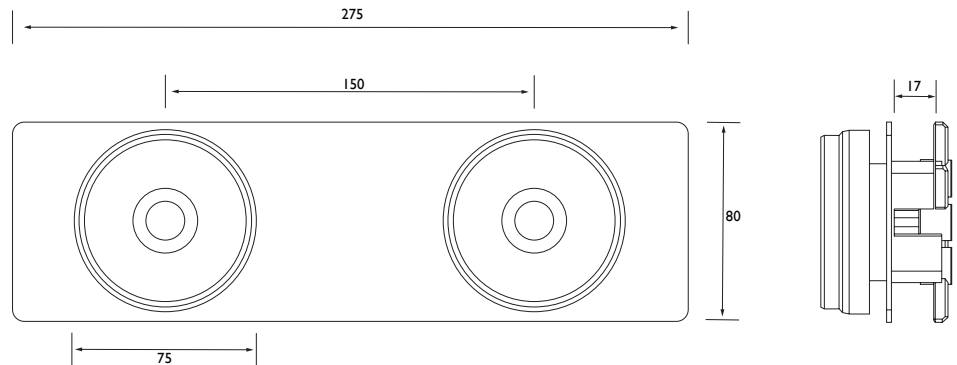

Specification

Main Construction Material:	Brass
Connection Inlet:	15mm Compression
Connection Outlet:	G 3/4"
Contemporary or Traditional:	Contemporary
Product Finish	Chrome
Mounting Type:	Wall

Dimensions (measurements in mm)

Features:

- 15mm inlet connections
- G3/4" outlet connections
- Enables first-fix rigid fixing of exposed bar shower valves to 15mm pipework guaranteeing 150mm centres during tiling / plastering

Product Certifications: