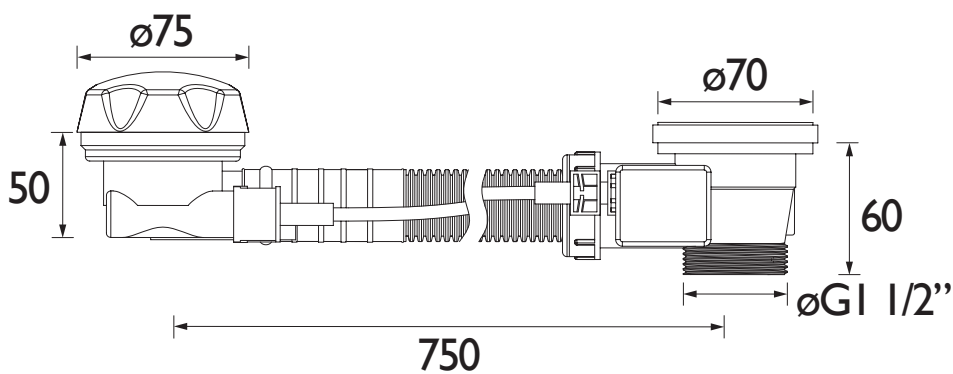

W BATH06 C

Wastes Round Pop Up Bath Waste with Overflow Chrome

Specification

Contemporary or Traditional:	Contemporary
Main Construction Material:	ABS; Brass
Connection Inlet:	G1 1/2"
Waste Flow Rate (litres per minute):	50.8
What's in the Box?:	1x Plastic Waste Body, 1x Flange, 1x Rubber Washer, 1x Adjusting Screw, 1x Pop-up Plug, 1x Overflow Tube, 1x Overflow Body, 1x Rubber Washer, 1x Locking Nut, 1x Overflow Face, 1x Screw

Features:

- Solid brass construction
- Suitable for baths between 5 and 15 mm in thickness

Product Certifications:

Variant SKUs:

- W BATH09 C

For more products, visit our website:
<http://www.bristan.com>

Dimensions (measurements in mm)