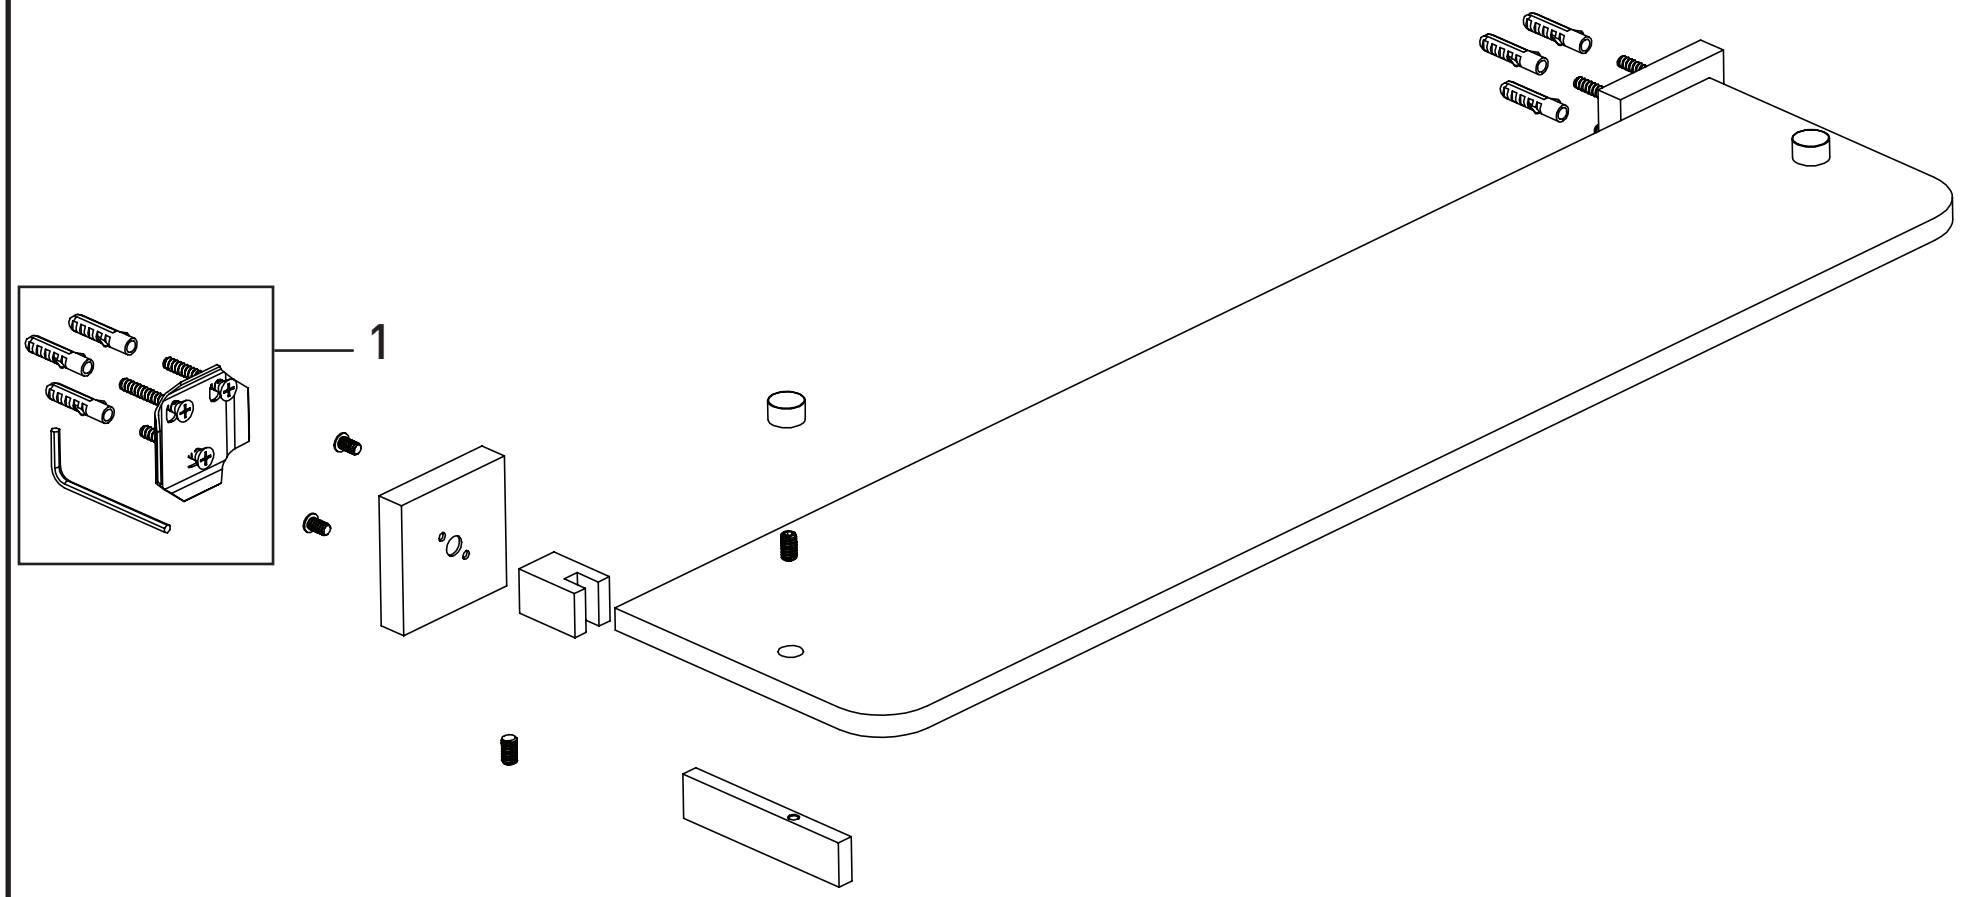

Product Code: SQ SHELF C

Revision: D1

1	Fixing Kit
---	------------