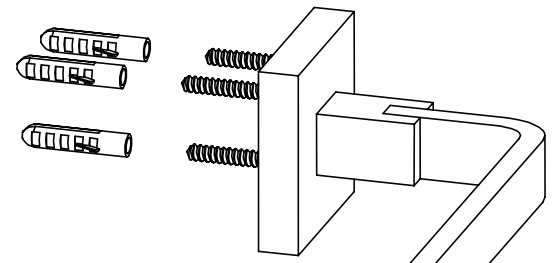

Product Code: SQ RAIL C

Revision: D1

1 | Fixing Kit