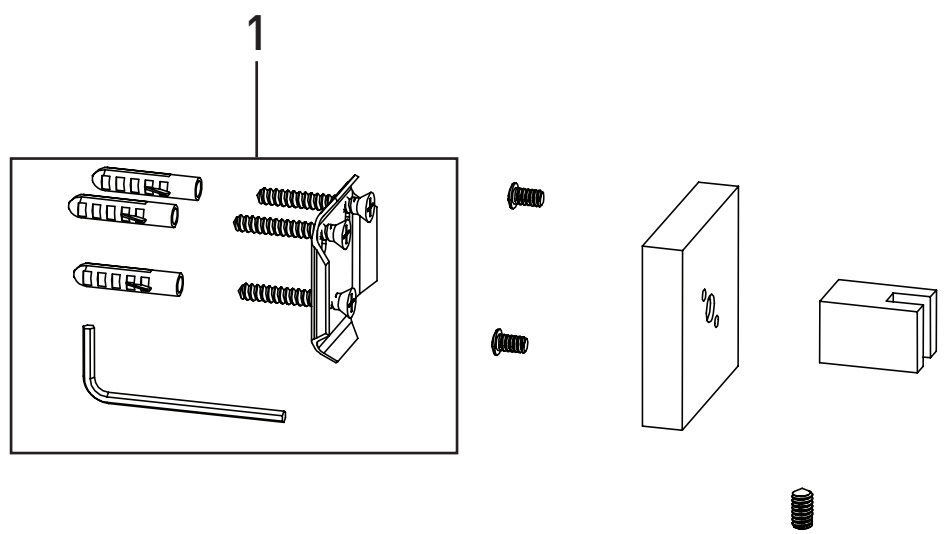

Product Code: SQ RAIL C

Revision: D1

1 | Fixing Kit