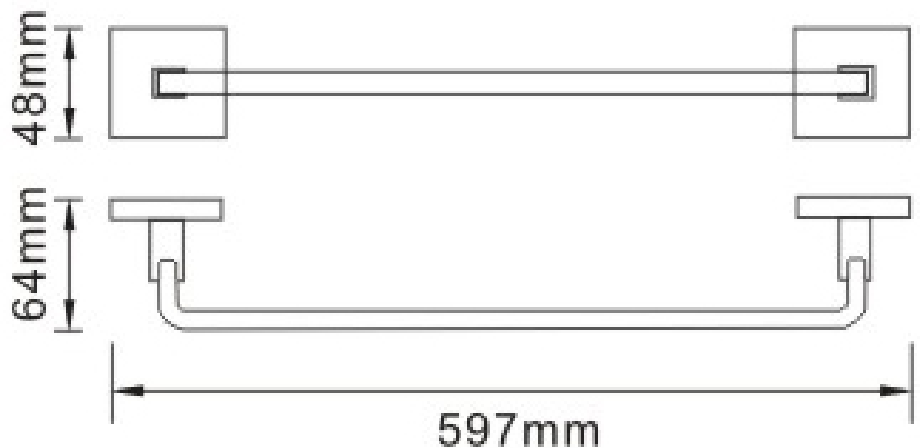

# SQ RAIL C

Accessories  
Square Towel Rail Brass Chrome Plated

## Specification

Main Construction Material:	Brass
Contemporary or Traditional:	Contemporary

### Features:

- Height 48mm
- Width 597mm
- Depth 64mm
- Solid Brass
- 

### Dimensions (measurements in mm)

For more products, visit our website:  
<http://www.bristan.com>

TECHNICAL  
DATA  
SHEET

**BRISTAN**  
TAPS & SHOWERS D2