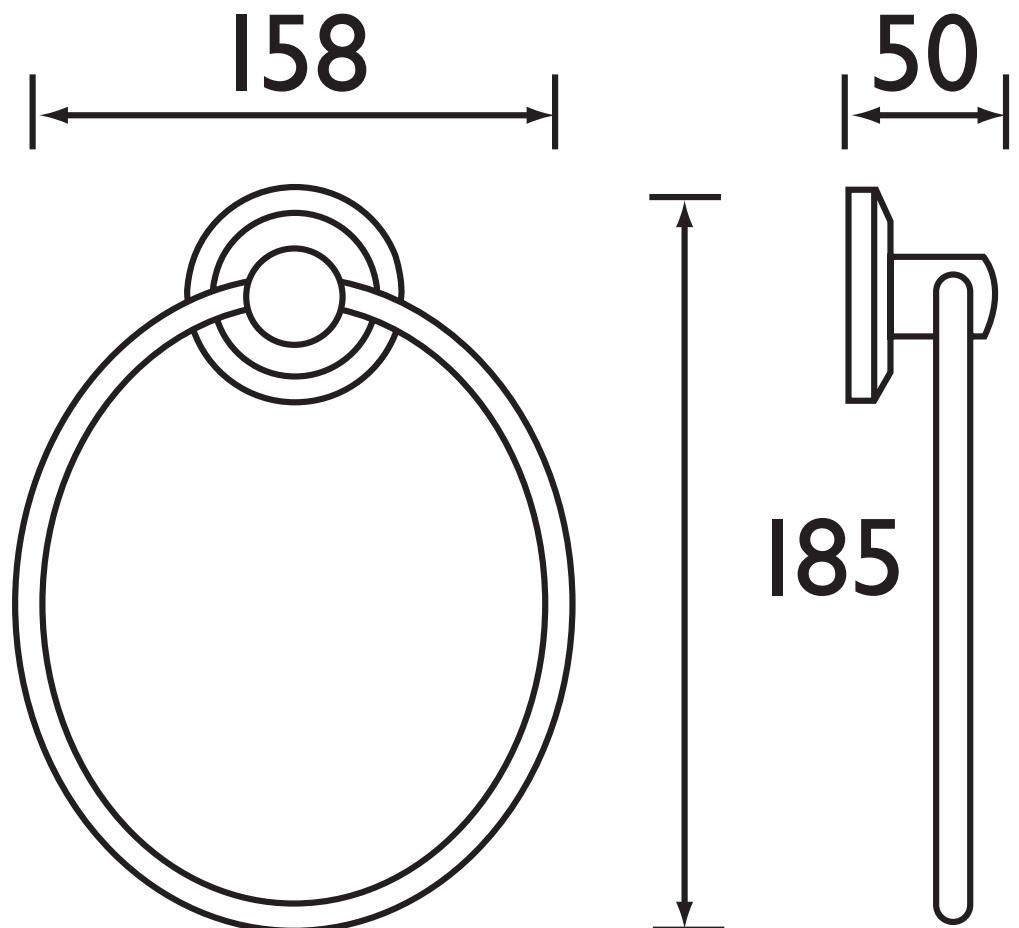

## Specification

Main Construction Material:	Brass
Contemporary or Traditional:	Contemporary

### Features:

- Height 185mm
- Width 158mm
- Depth 50mm
- Solid Brass

## Dimensions (measurements in mm)

TECHNICAL  
DATA  
SHEET

**BRISTAN**  
TAPS & SHOWERS D2