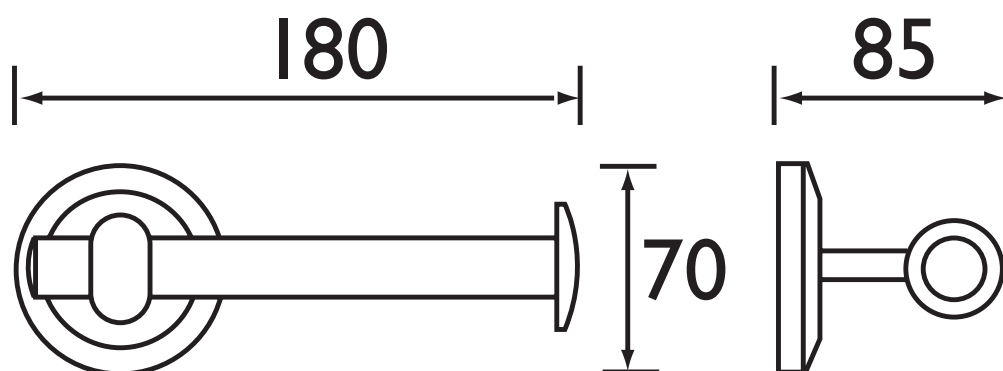

Specification

Main Construction Material:	Brass
Contemporary or Traditional:	Contemporary

Features:

- Height 70mm
- Width 180mm
- Depth 85mm
- Solid Brass

Product Certifications:

Dimensions (measurements in mm)