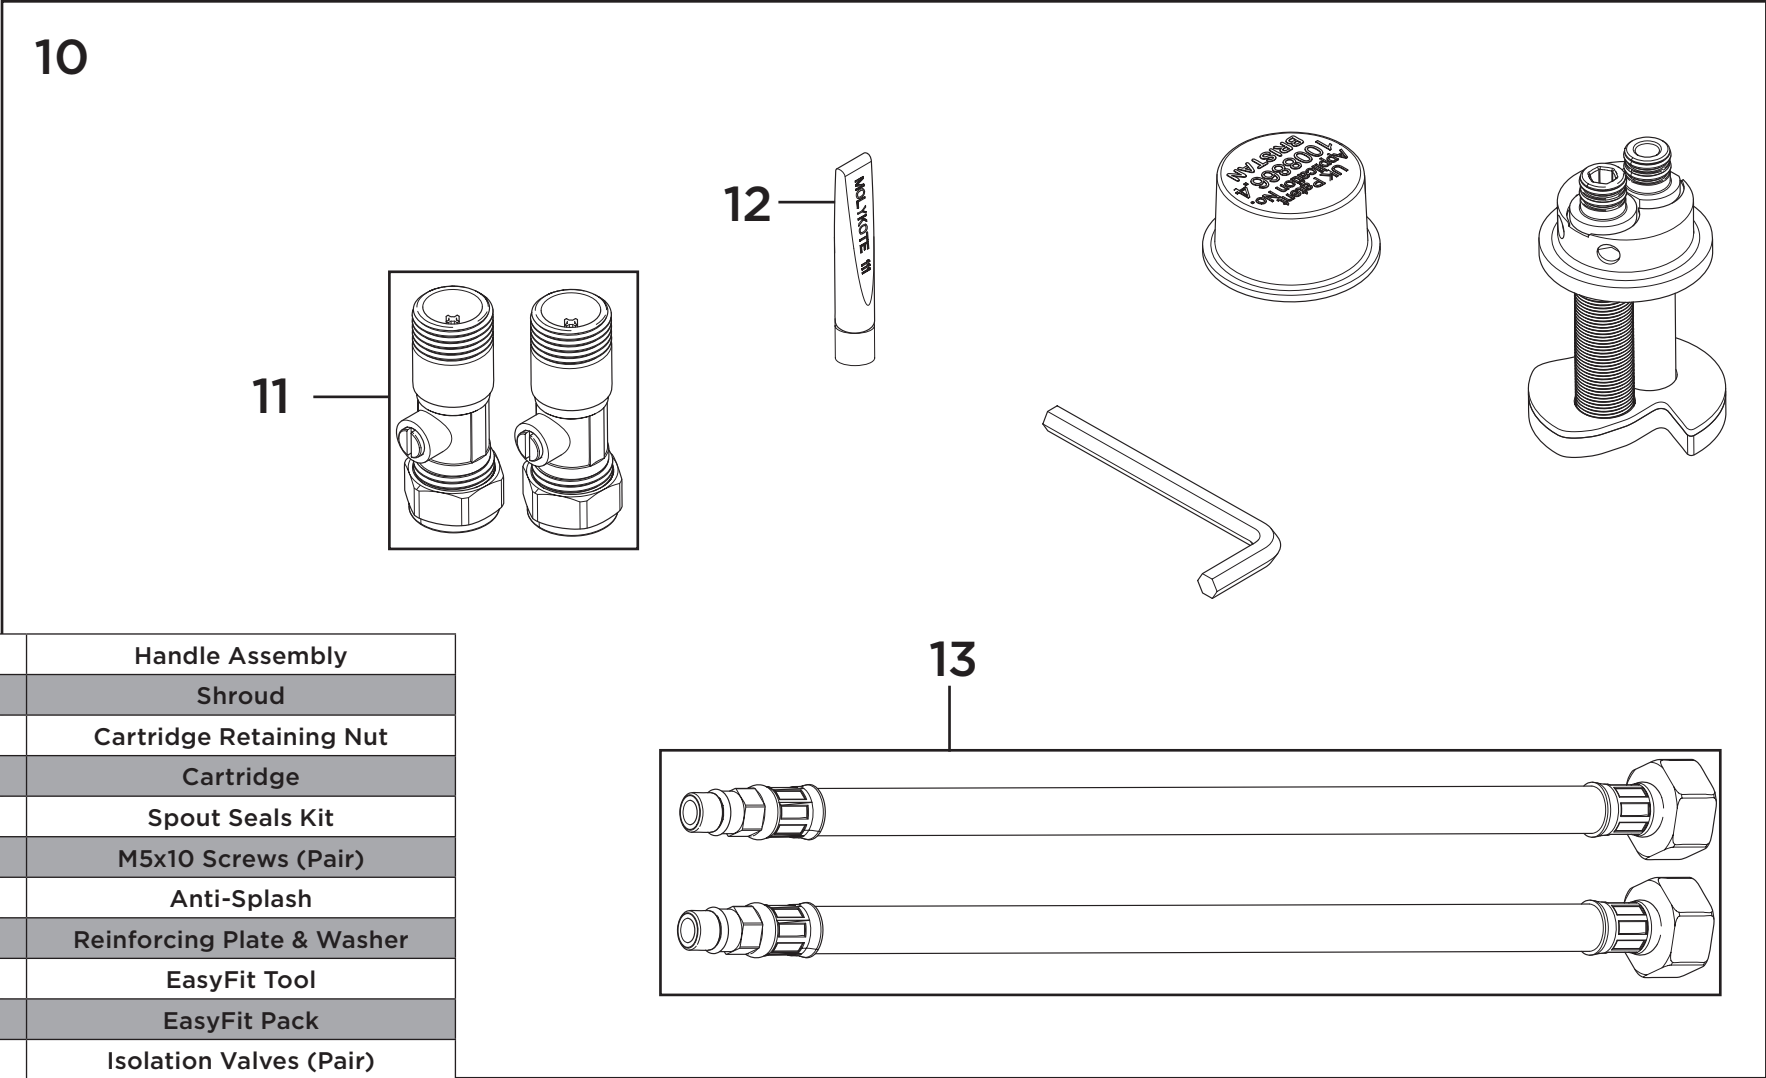

Product Code: RU SNK EF C

Revision: D2

1	Handle Assembly
2	Shroud
3	Cartridge Retaining Nut
4	Cartridge
5	Spout Seals Kit
6	M5x10 Screws (Pair)
7	Anti-Splash
8	Reinforcing Plate & Washer
9	EasyFit Tool
10	EasyFit Pack
11	Isolation Valves (Pair)
12	Molykote Grease
13	1/2" BSP Flexible Tails (Pair)