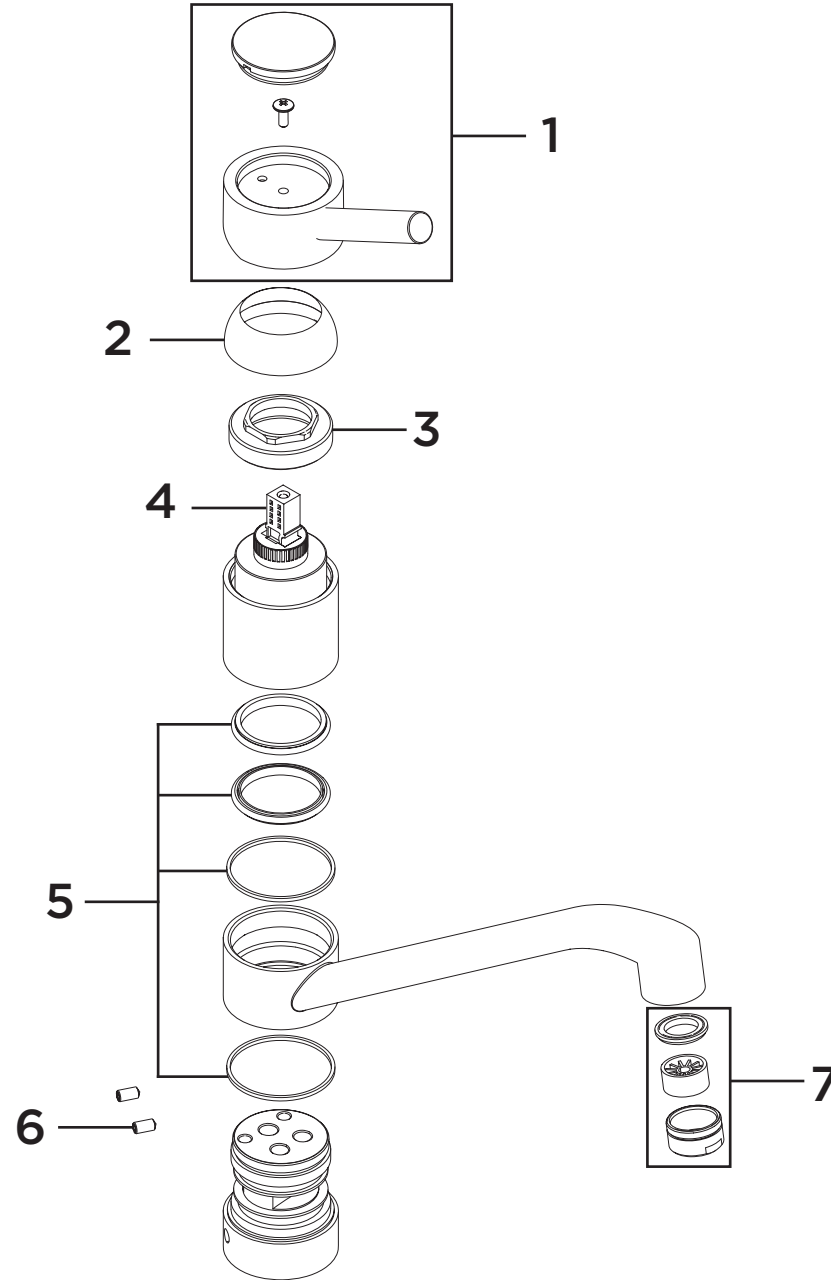

Product Code: RU SNK EF C

Revision: D2

1	Handle Assembly
2	Shroud
3	Cartridge Retaining Nut
4	Cartridge
5	Spout Seals Kit
6	M5x10 Screws (Pair)
7	Anti-Splash
8	Reinforcing Plate & Washer
9	EasyFit Tool
10	EasyFit Pack
11	Isolation Valves (Pair)
12	Molykote Grease
13	1/2" BSP Flexible Tails (Pair)