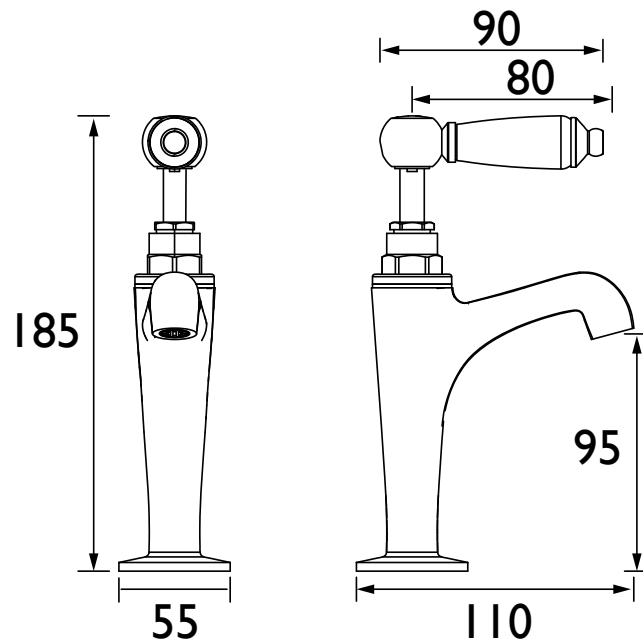

RS HNK C

RENAISSANC Tap Range Renaissance High Neck Pillar Taps Chrome

Features:

- Long life and easy to use 1/4 turn ceramic disc valves
- Metal handles

Product Certifications:

WRAS Certificate No: 2109904
WRAS Expiry Date: 30/09/2026

For more products, visit our website:
<http://www.bristan.com>

Specification

Product Type:	Bathroom Taps
Main Construction Material:	Brass
Mount Type:	Deck
Handle Type:	Lever Handle
Connection Inlet:	1/2" BSP
Connection Outlet:	Anti-Splash
Number of Tap Holes:	2
Valve/Cartridge Type:	1/2" Ceramic Disc Valve - 1/4 turn
Plumbing System Requirements:	Suitable for all plumbing systems
Minimum Dynamic Pressure (bar):	0.2 bar
Maximum Dynamic Pressure (bar):	5 bar
Maximum Hot Water Temperature °C:	65°C
Maximum Static Pressure (bar):	10 bar
Isolation Included:	No

Dimensions (measurements in mm)

Flow Rates (l/min)

System Pressure (bar)	0.2	0.5	1	2	3	5
RS HNK C (Cold)	6.9	9.9	13.2	18.7	22.9	28.9
RS HNK C (Hot)	6.9	9.9	13.2	18.7	22.9	28.9

TECHNICAL DATA SHEET

BRISTAN