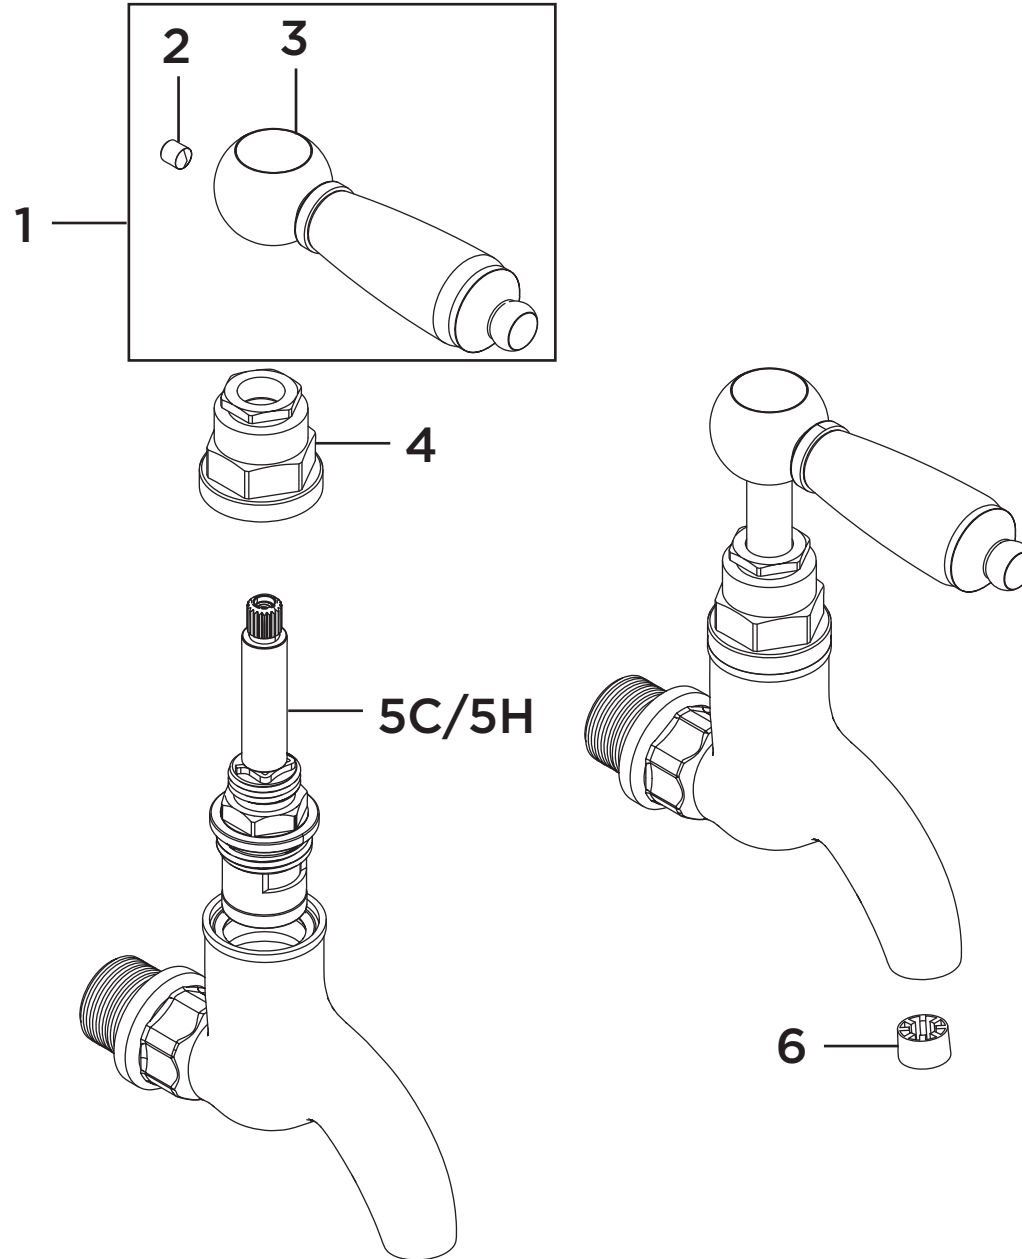

Product Code: RS BIB C**Revision:** D3

1	Handle Assembly (Pair)
2	M4x10 Grub Screw
3	Indices (Pair)
4	Shrouds (Pair)
5H	1/2" Hot Ceramic Disc Valve
5C	1/2" Cold Ceramic Disc Valve
6	Flow Straightener