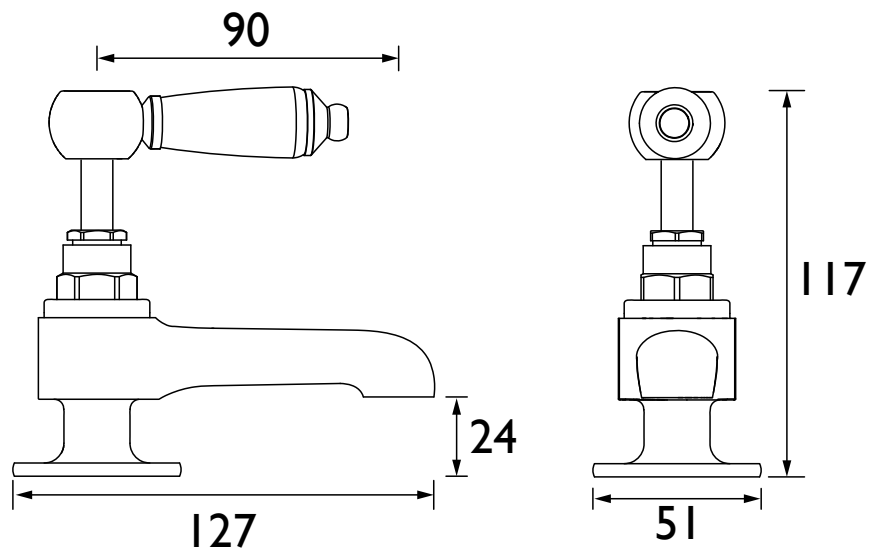

RS2 1/2 C

RENAISSANCE Tap Range Renaissance 2 Basin Taps Chrome

Features:

- Uniquely designed Timeless detailing for traditional bathrooms.
- Hand-finished handles using precision watchmaker techniques.
- Long life and easy to use 1/4 turn ceramic disc valves
- Metal fixing nut for added durability

Product Certifications:

WRAS Certificate No: 2206908
WRAS Expiry Date: 30/06/2027

For more products, visit our website:
<http://www.bristan.com>

Specification

Product Type:	Bathroom Taps
Main Construction Material:	Brass
Mount Type:	Deck
Handle Type:	Paddle
Connection Inlet:	1/2" BSP
Connection Outlet:	Open
Number of Tap Holes:	2
Valve/Cartridge Type:	1/2" Ceramic Disc Valve - 1/4 turn
Plumbing System Requirements:	Suitable for all plumbing systems
Minimum Dynamic Pressure (bar):	0.2 bar
Maximum Dynamic Pressure (bar):	5 bar
Maximum Hot Water Temperature °C:	65°C
Maximum Static Pressure (bar):	10 bar
Isolation Included:	No

Dimensions (measurements in mm)

Flow Rates (l/min)

System Pressure (bar)	0.2	0.5	1	2	3	5
RS2 1/2 C (Cold)	8.4	13.3	18.9	26.7	32.7	42.2
RS2 1/2 C (Hot)	8.1	12.8	18.1	25.6	31.3	40.4

TECHNICAL DATA SHEET

BRISTAN