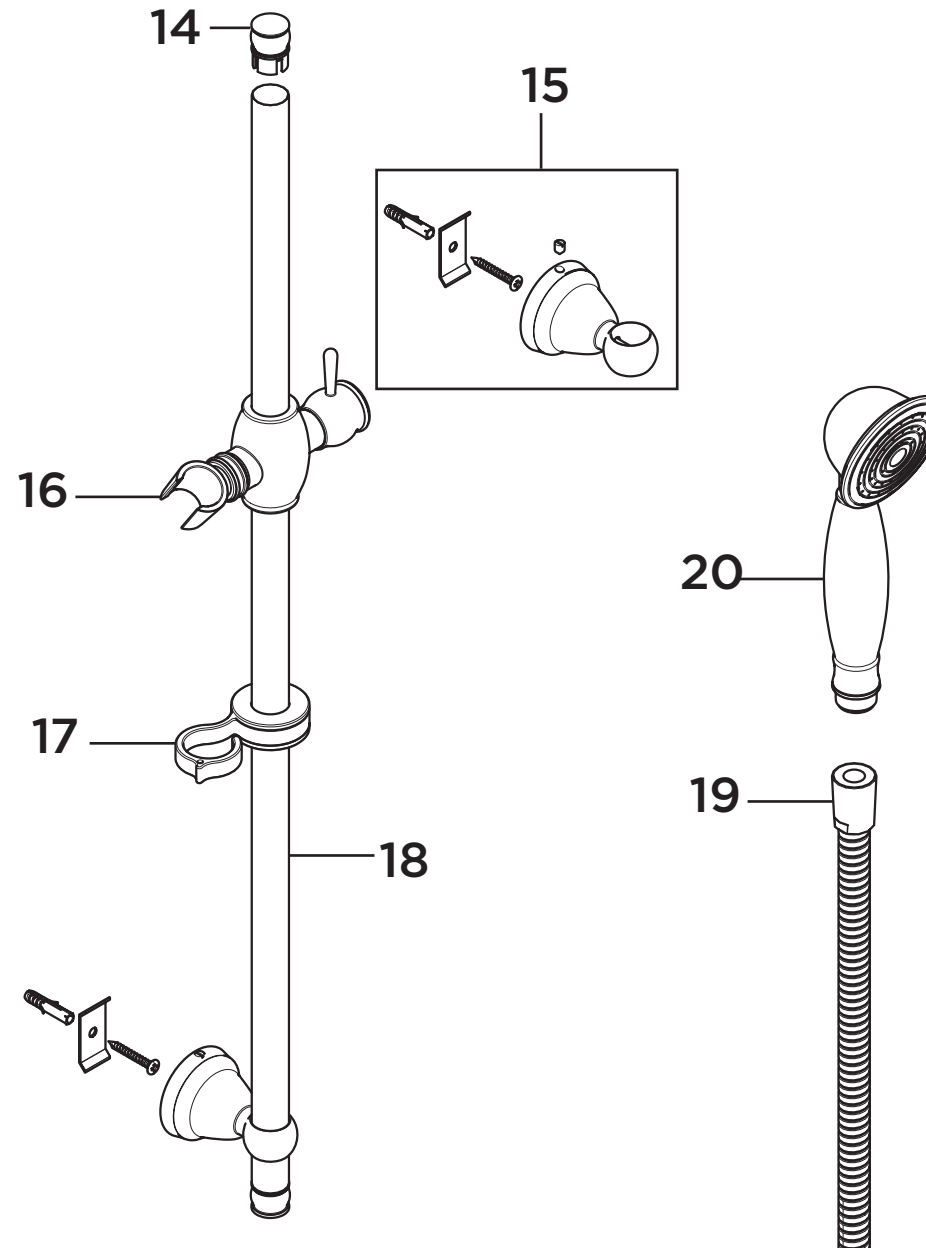

**Product Code:** R2 SHXAR C

**Revision:** D3

1	Screw Pack
2	Short Elbow Assembly (Pair)
3	Basket Filter
4	5lpm Flow Limiter
5	Elbow Support inc. 1/2" Check Valve
6	1/2" Check Valve
7	Backplate with Grub Screw
8	7lpm Flow Limiter
9	Long Elbow Assembly (Pair)
10	Thermostatic Cartridge inc. Thermostat & Piston
11	Thermostat & Piston Assembly
12	Temperature Stop
13	Handle Assembly

**Product Code:** R2 SHXAR C**Revision:** D3

14	Cap
15	Riser Bracket
16	Slider
17	Hose Retainer
18	Riser Rail
19	1.5m Hose
20	Single Function Handset