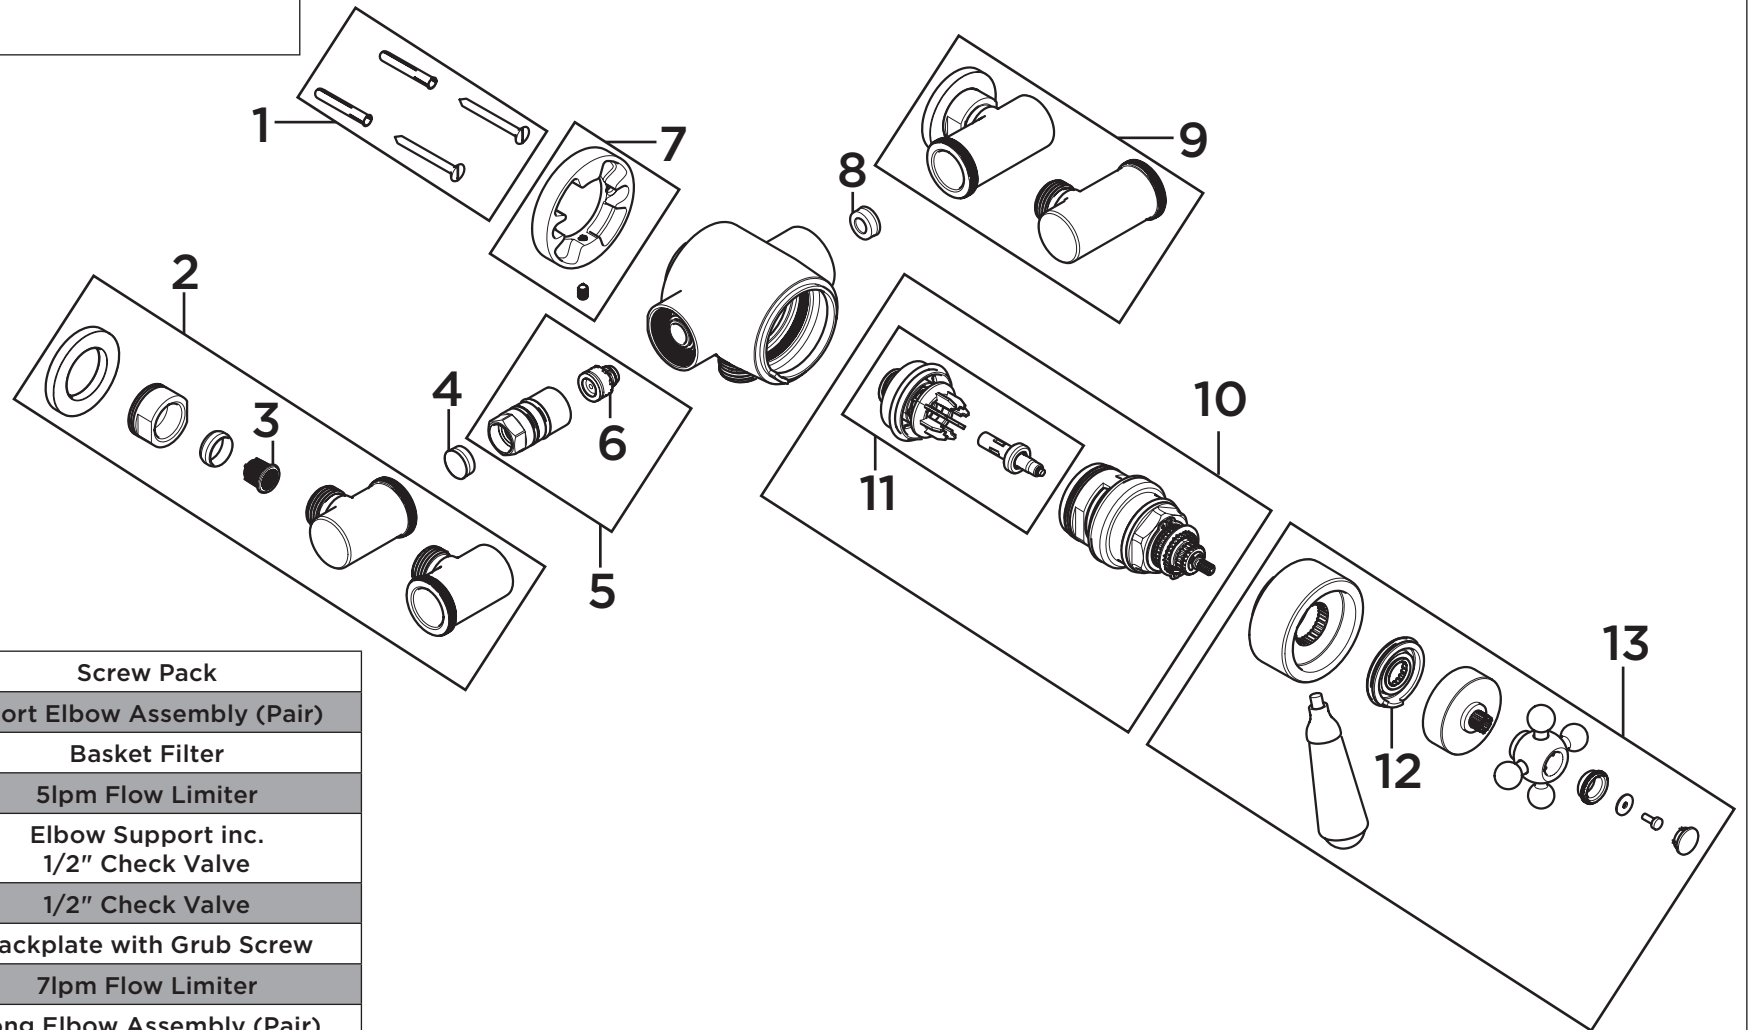

**Product Code:** R2 SHXAR C

**Revision:** D3

1	Screw Pack
2	Short Elbow Assembly (Pair)
3	Basket Filter
4	5lpm Flow Limiter
5	Elbow Support inc. 1/2" Check Valve
6	1/2" Check Valve
7	Backplate with Grub Screw
8	7lpm Flow Limiter
9	Long Elbow Assembly (Pair)
10	Thermostatic Cartridge inc. Thermostat & Piston
11	Thermostat & Piston Assembly
12	Temperature Stop
13	Handle Assembly

**Product Code:** R2 SHXAR C**Revision:** D3

14	Cap
15	Riser Bracket
16	Slider
17	Hose Retainer
18	Riser Rail
19	1.5m Hose
20	Single Function Handset