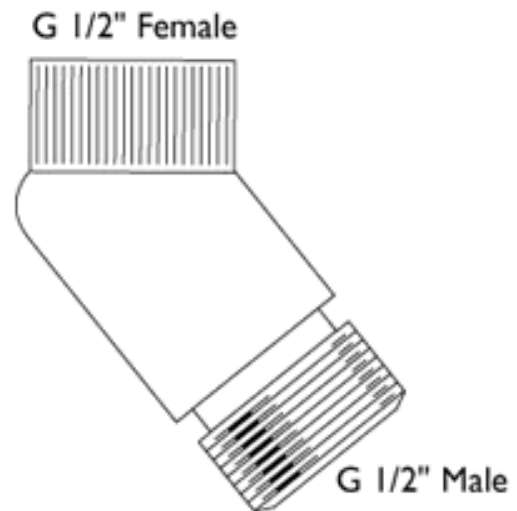

Technical Advice: For further information please call 0844 7016273
or email customercare@bristan.com

Guarantee: 5 years covering manufacturing faults.