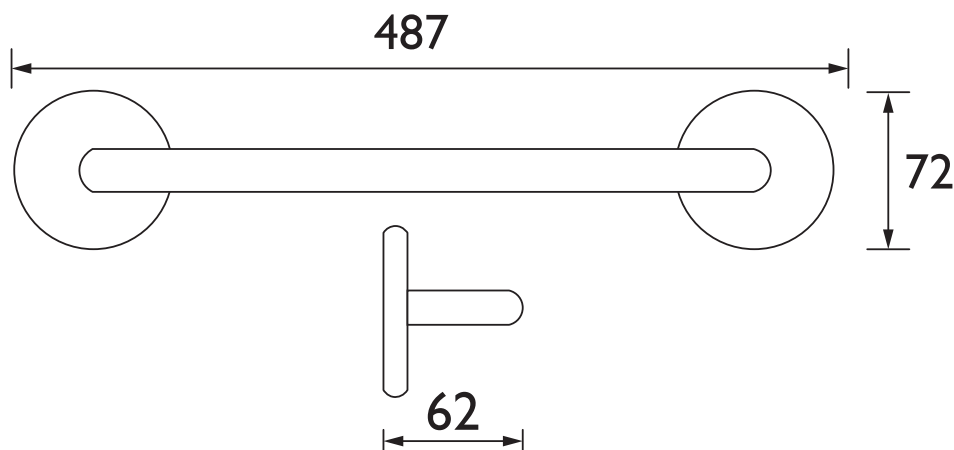

COMP GRAB02 C

Accessories
Grab Bar 487mm Chrome

Specification

Main Construction Material:	Stainless Steel
Contemporary or Traditional:	Contemporary
Product Finish:	Chrome

Features:

- Height 72mm
- Width 487mm
- Depth 62mm

Product Certifications:

For more products, visit our website:
<http://www.bristan.com>

Dimensions (measurements in mm)

TECHNICAL
DATA
SHEET

BRISTAN

D3