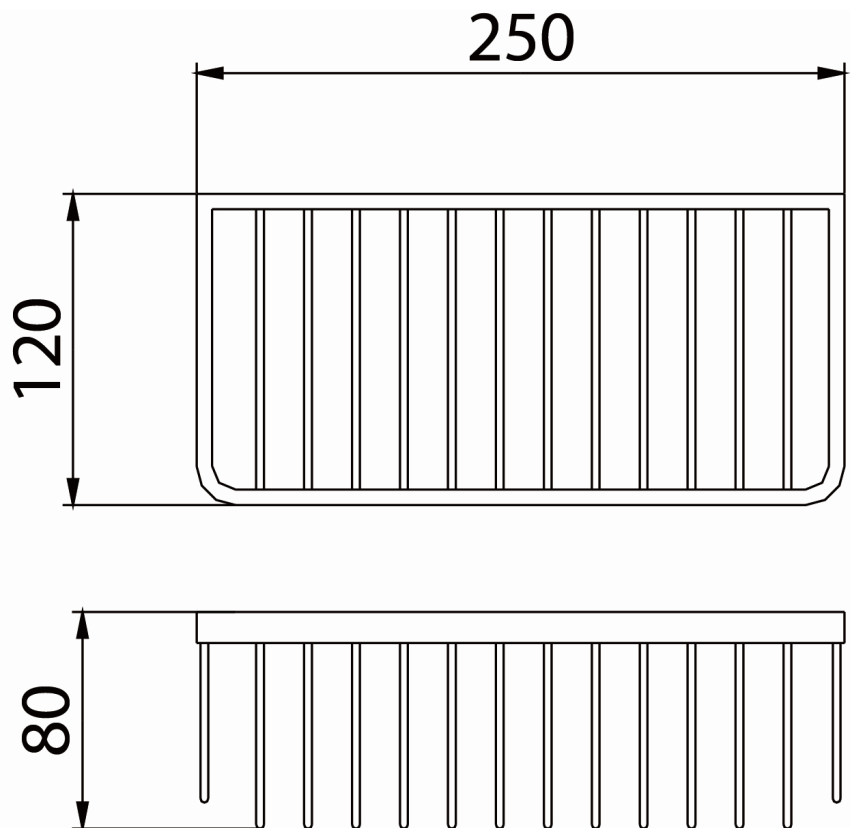

COMP BASK03 C

Accessories
Small Wall Fixed Wire Basket

Specification

Main Construction Material:	Brass
Connection Inlet:	N/A
Connection Outlet:	N/A
Contemporary or Traditional:	Contemporary
Finish Colour:	Chrome
Isolation Included:	N/A
Left or Right Handed:	Both
Rub Clean Handset:	N/A

Features:

- Solid Brass Construction
- Chrome plated to BS EN 248

Product Certifications:

For more products, visit our website:
<http://www.bristan.com>

Dimensions (measurements in mm)

TECHNICAL
DATA
SHEET