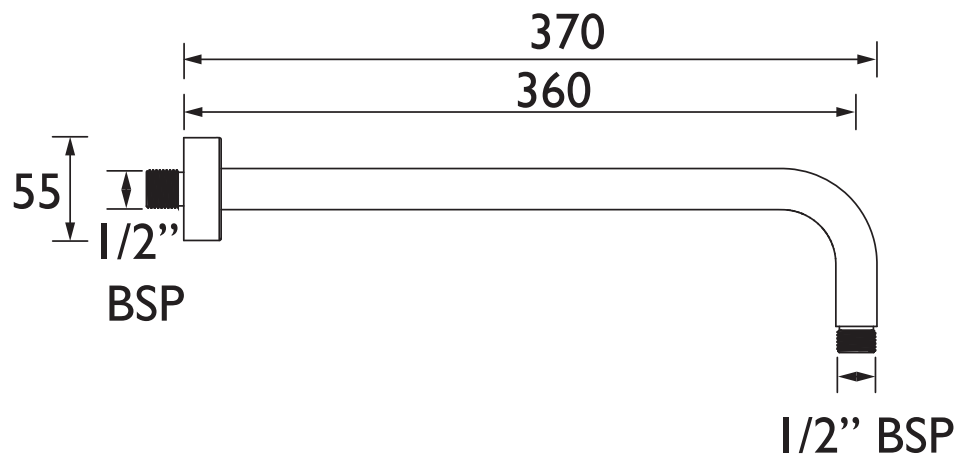

Dimensions (measurements in mm)

TECHNICAL
DATA
SHEET

BRISTAN

D6