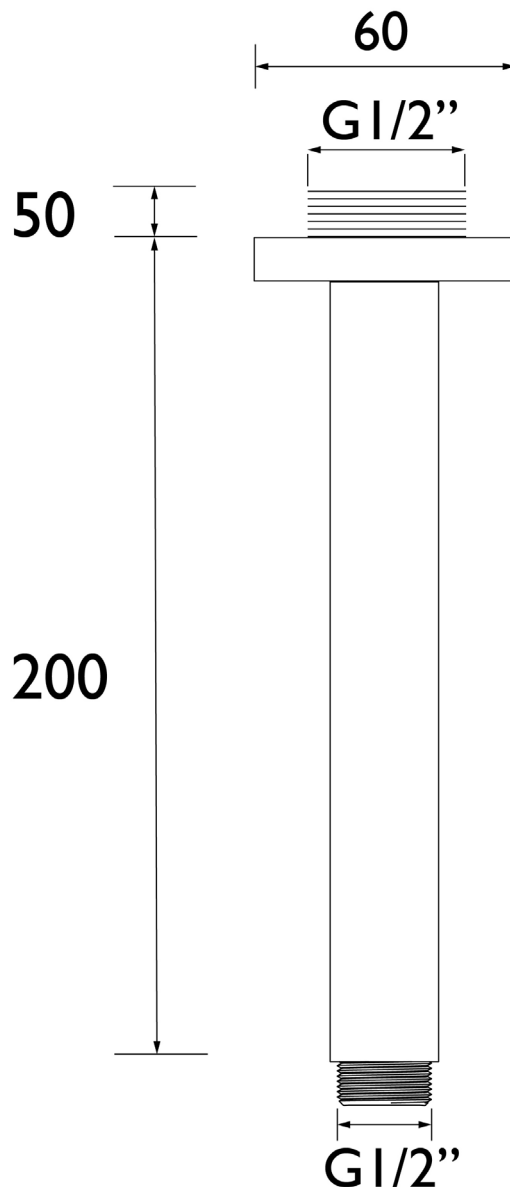

# ARM CFRD02 C

Accessories  
Ceiling Fed Shower Arm Round 200mm Chrome

## Specification

Main Construction Material:	Brass
Connection Inlet:	G 1/2"
Connection Outlet:	G 1/2" (Male)
Contemporary or Traditional:	Contemporary
Rub Clean Handset:	

## Dimensions (measurements in mm)

### Features:

- Metal Backnut
- Chrome plated BS EN 248