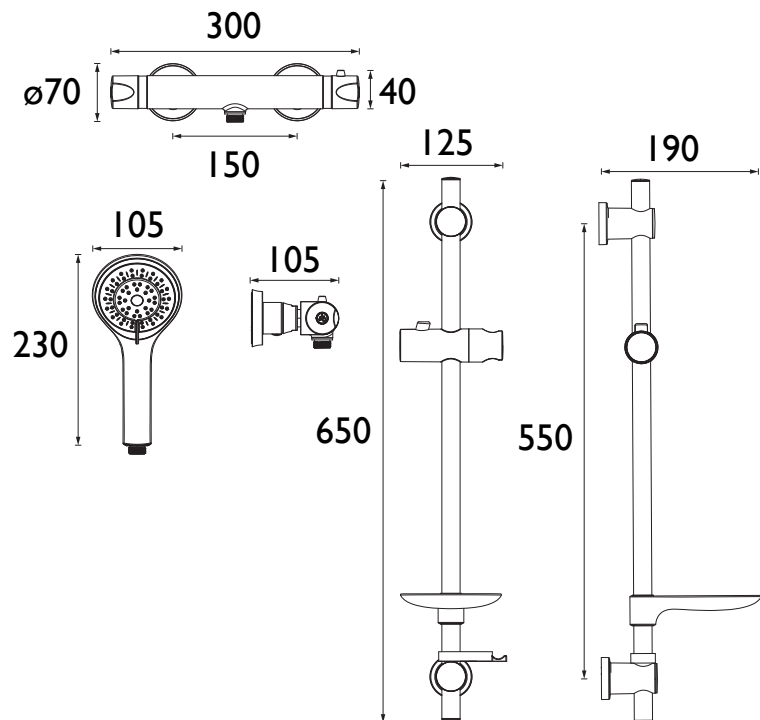

AR2 SHXMTFF C

ARTISAN Shower Range Artisan Thermostatic Surface Mounted Bar Shower Valve with Adjustable Riser & Fast Fit Connections

Features:

- All in one box - pack includes bar shower valve, hose, adjustable riser rail and a rub-clean anti-limescale multi function handset so nothing to buy separately
- Supplied with a fast fit Wallmount 12 fixing kit with built-in front of wall isolation valves on both the hot and cold feed, making it simple to fit, maintain and replace.
- Safe Touch technology ensures the valve stays cool to the touch while in use
- Multi function rub clean handset - limescale and debris build-up is quickly and easily removed by rubbing a finger or a cloth over the nozzles.
- Adjustable fixing brackets on riser rail enables existing screw holes to be used

Product Certifications:

WRAS Certificate No: 2005902
WRAS Expiry Date: 31/05/2025

TMV2 Cert No: NSF2262/0720
TMV2 Expiry Date: 16/07/2025

Specification

Finish/Colour:	Chrome
Main Construction Material:	Brass
No of Controls:	2
Shower Type:	Bar Shower
Shower Head Type:	Adjustable
Valve/Cartridge Type:	Thermostatic
Maximum Hot Water Supply Temperature °C:	60
Maximum Static Pressure: (bar)	10
Plumbing System Suitability:	All, Ideally Balanced
Working Pressure Range:	Min: 0.1 Bar, Max: 5 Bar
Connection Inlet:	15mm Compression
Connection Outlet:	G 1/2"
Isolation Valve Included:	Yes
Check Valve Included:	Yes

Dimensions (measurements in mm)

Flow Rates (l/min)

System Pressure (bar)	0.1	0.5	1	2	3	5
Handset Flow Mode 1 only	1.2	3.4	5.3	7.5	9.4	11
Through Handset (mixed)	1.4	4	6.2	8.9	11	13
Handset Flow Mode 2 only	1.13	3.3	5.1	7	8.7	10.1

TECHNICAL DATA SHEET

BRISTAN

D15