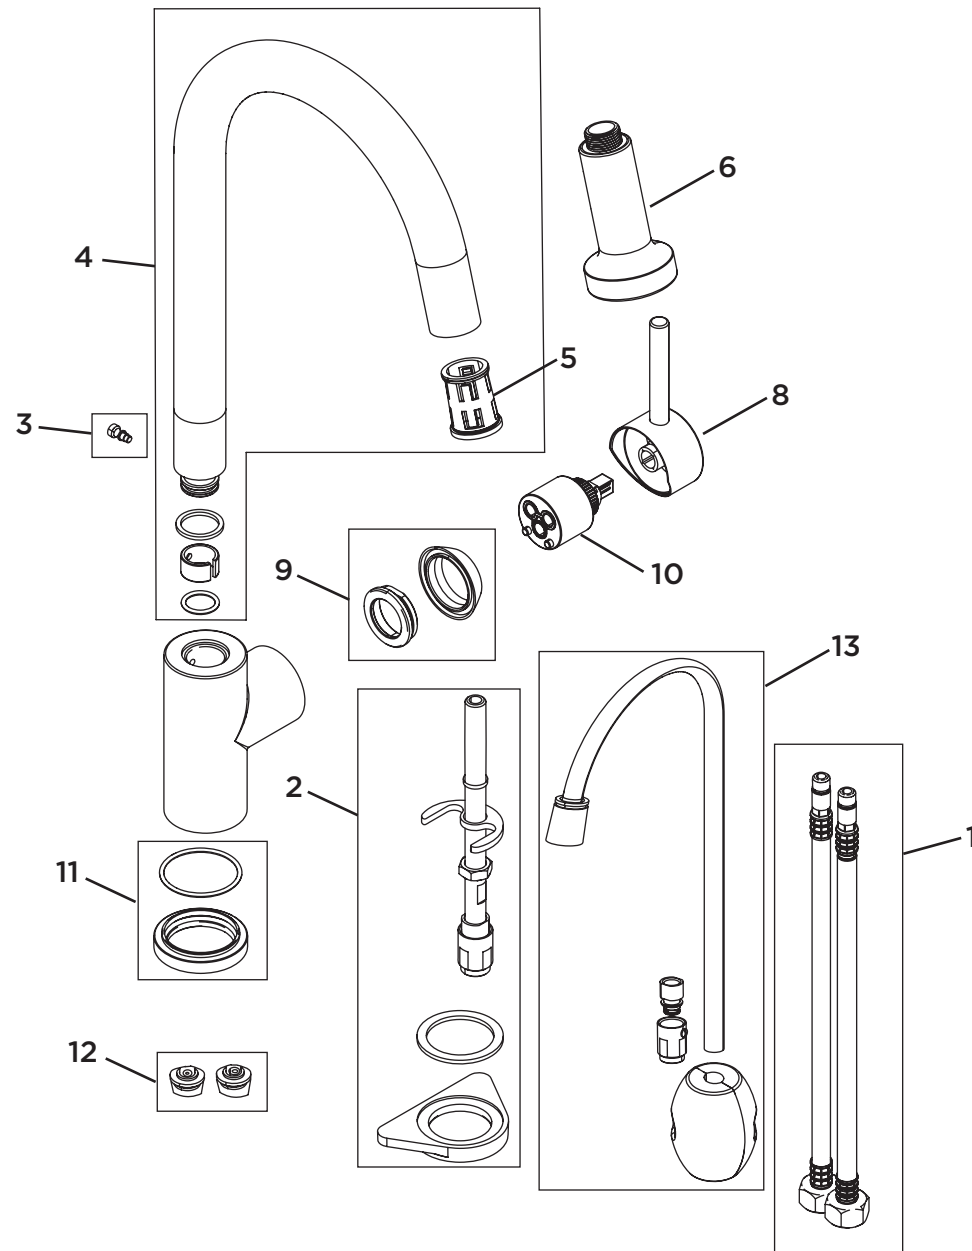

**Product Code:** APR PULLSNK C

**Revision:** D8

1	Flexible Inlet Connections
2	Fixing Kit
3	Spout Grub Screw and Cap
4	Spout Assembly
5	Adaptor
6	Handset
8	Handle Assembly
9	Shroud & Retaining Nut
10	Cartridge
11	Plinth & Washer
12	Non Return Valves (Pair)
13	Hose Connections & Weight