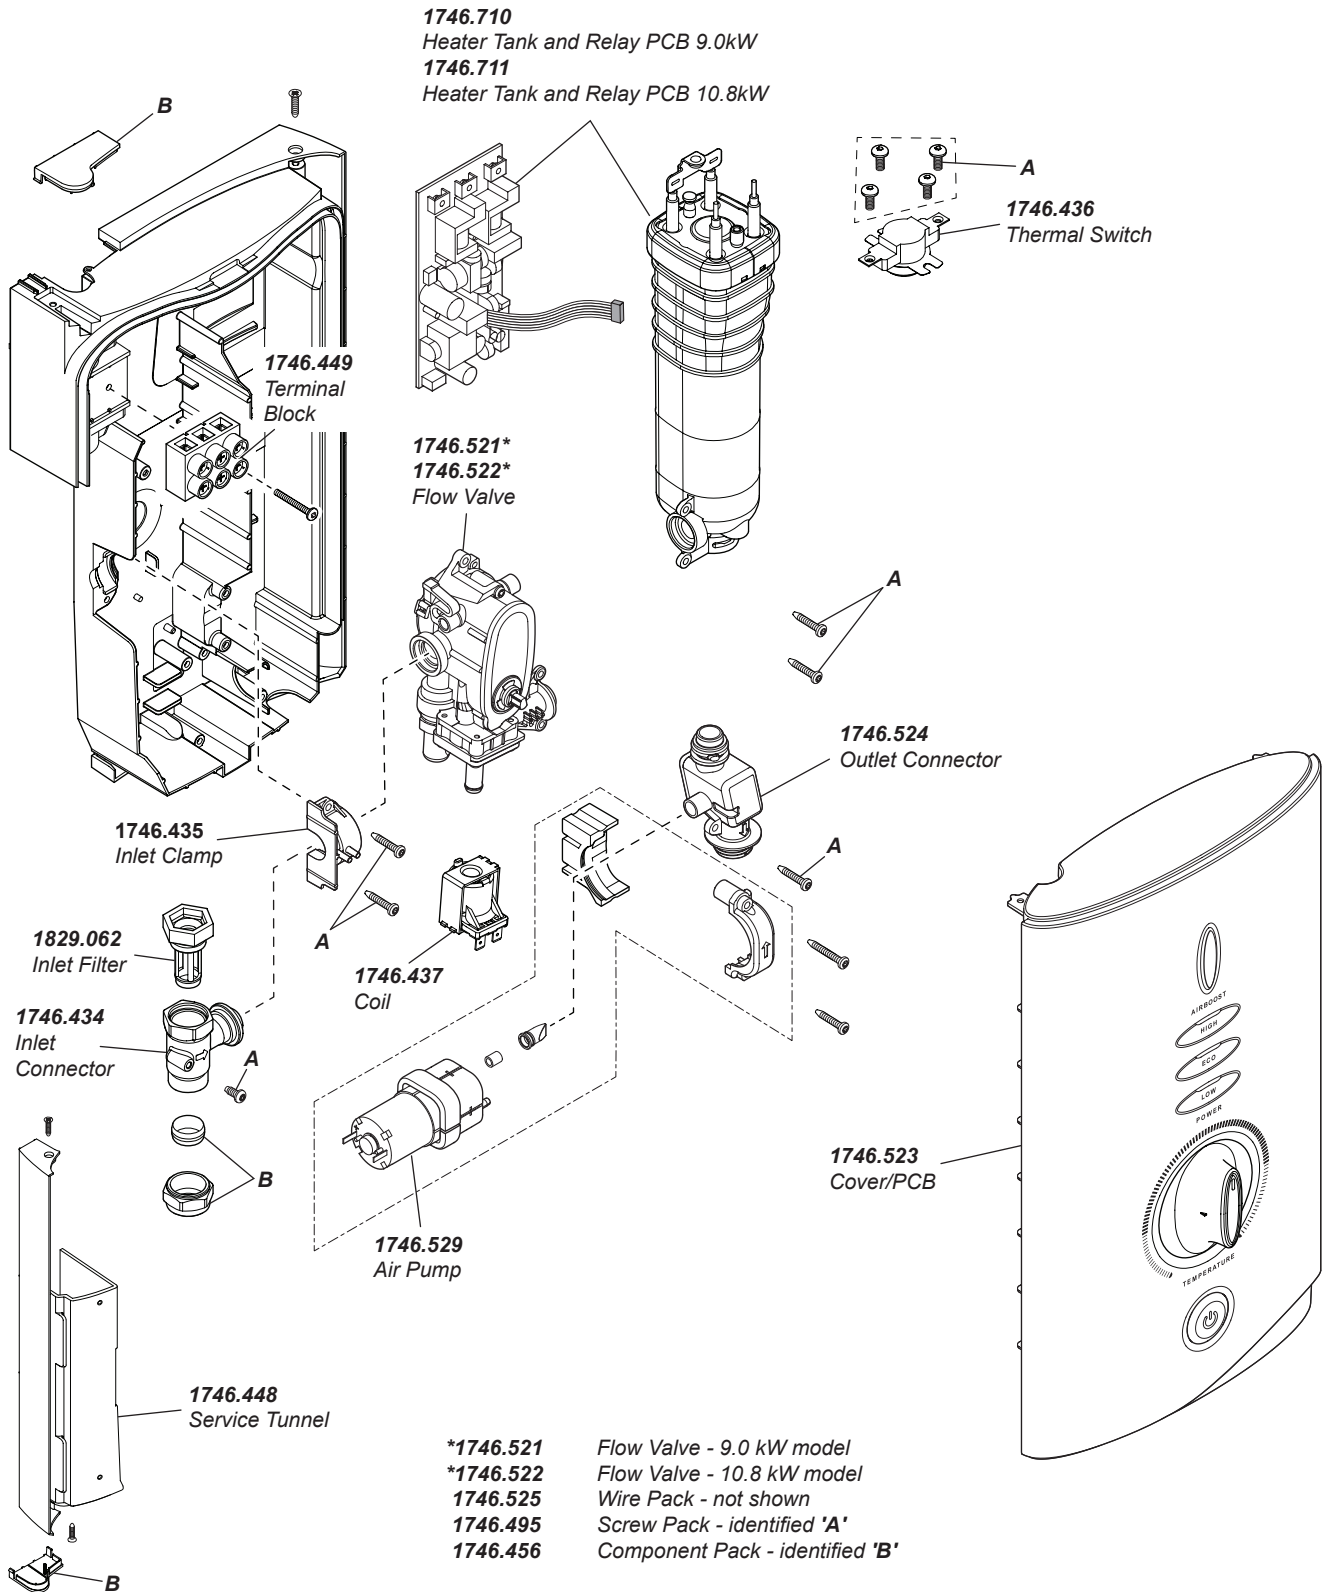

# Mira Sport Max Dual

ELECTRIC SHOWER

1.1746.829	Sport Max with Airboost	9.0 kW	J03P	White/Chrome
1.1746.830	Sport Max with Airboost	10.8 kW	J03Q	

Mira electric showers are provided with two years warranty and fittings with a one year warranty. Spare parts are available free of charge during that period with a valid proof of purchase. For showers outside of the warranty period, spare parts are available to purchase direct, alternatively we have Mira technicians who can repair your shower for you. For further information visit [www.mirashowers.co.uk](http://www.mirashowers.co.uk) or to check availability of spare parts for this shower or enquire about our repair service please contact our customer service on 0800 001 4040.

1557374-W8-A

# Mira Sport Max Dual

Shower Fittings

Mira shower fittings are provided with one year warranty. Spare parts are available free of charge during that period with a valid proof of purchase. For fittings outside of the warranty period, spare parts are available to purchase direct, alternatively we have Mira technicians who can repair your fittings for you. For further information visit [www.mirashowers.co.uk](http://www.mirashowers.co.uk) or to check availability of spare parts for this shower or enquire about our repair service please contact our customer service on 0800 001 4040.