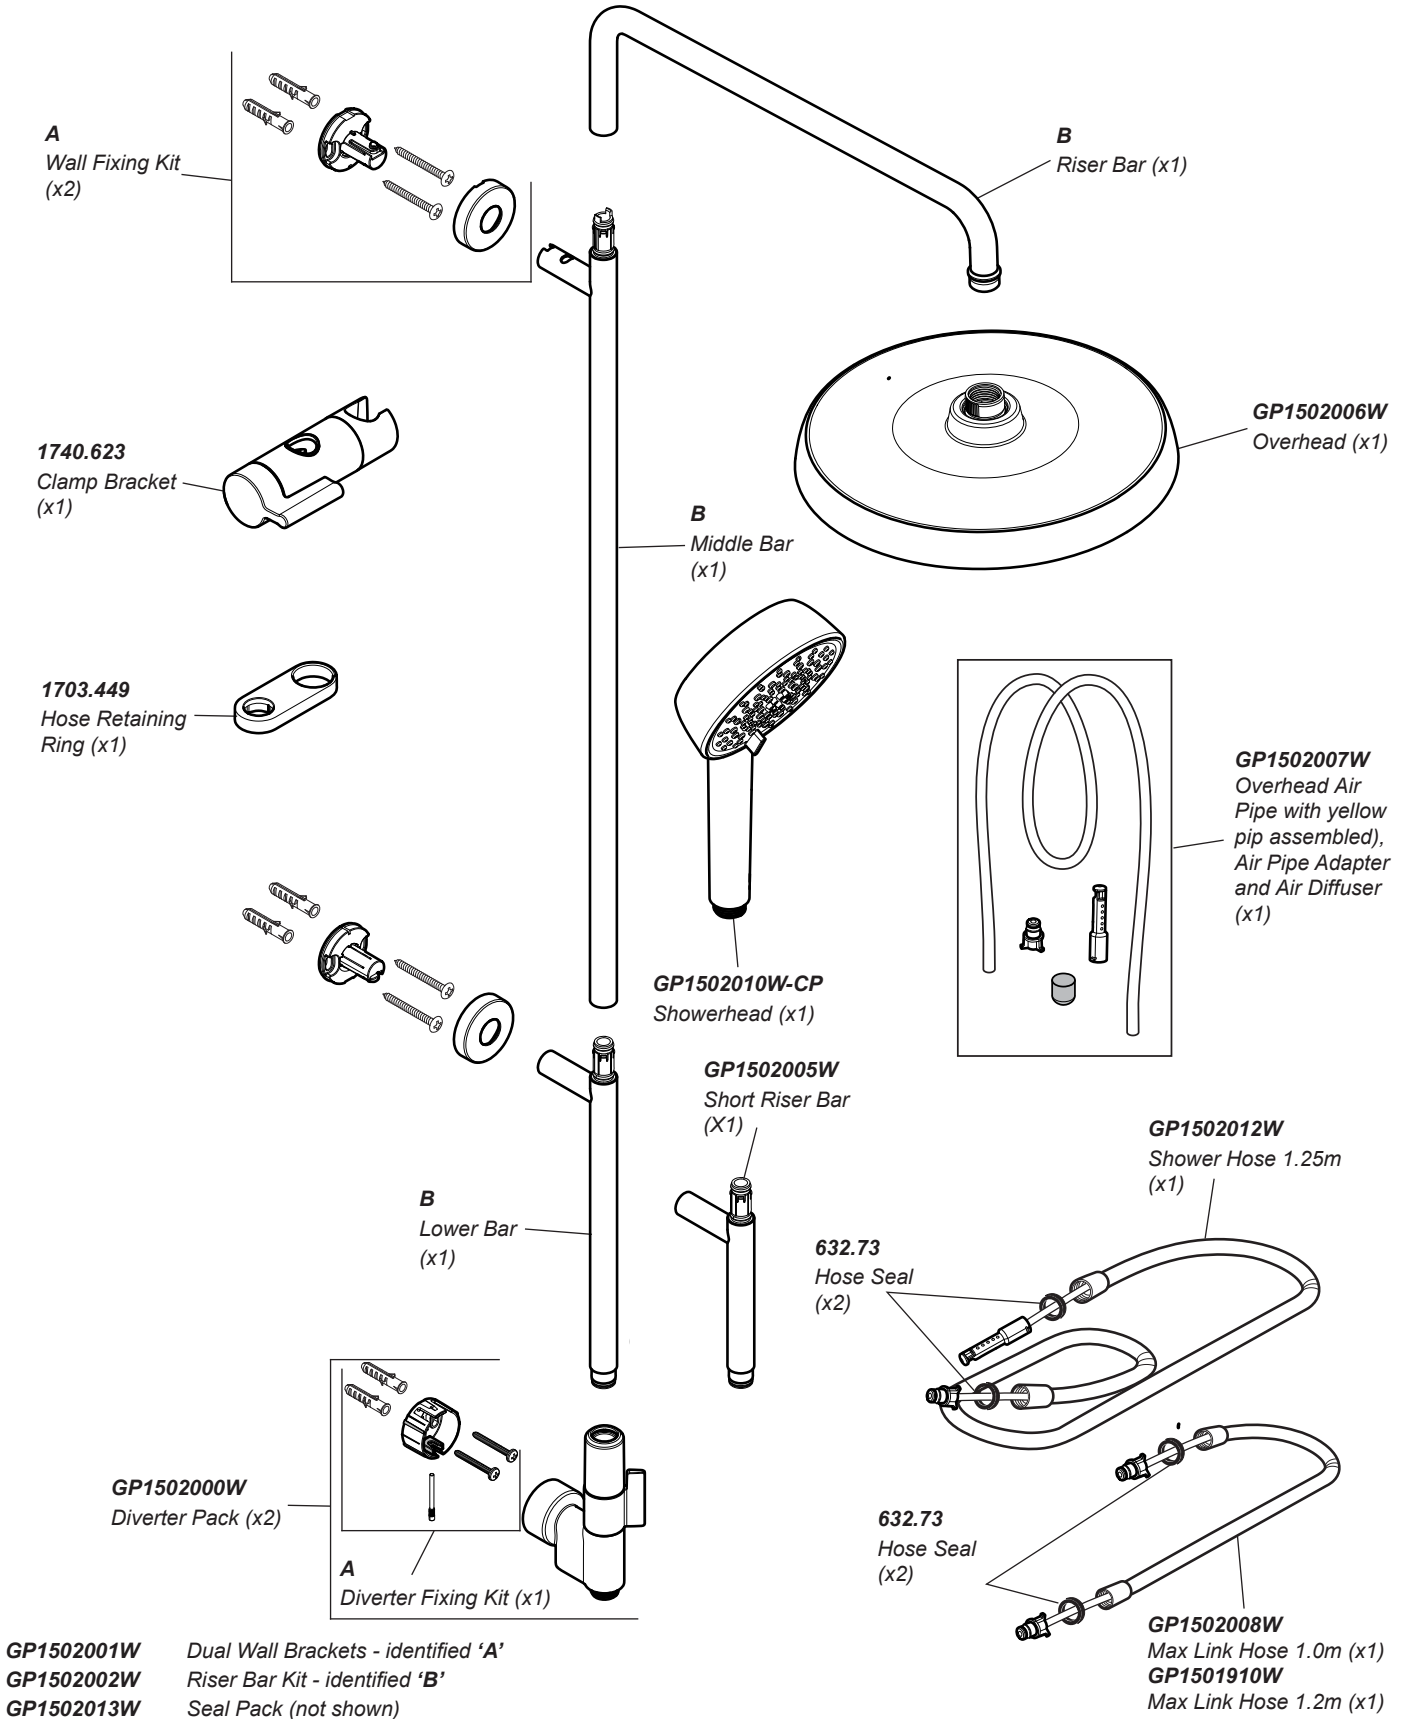

# Mira Sport Max Dual

ELECTRIC SHOWER

1.1746.829	Sport Max with Airboost	9.0 kW	J03P	White/Chrome
1.1746.830	Sport Max with Airboost	10.8 kW	J03Q	

Mira electric showers are provided with two years warranty and fittings with a one year warranty. Spare parts are available free of charge during that period with a valid proof of purchase. For showers outside of the warranty period, spare parts are available to purchase direct, alternatively we have Mira technicians who can repair your shower for you. For further information visit [www.mirashowers.co.uk](http://www.mirashowers.co.uk) or to check availability of spare parts for this shower or enquire about our repair service please contact our customer service on 0800 001 4040.

1557374-W8-A

# Mira Sport Max Dual

Shower Fittings

Mira shower fittings are provided with one year warranty. Spare parts are available free of charge during that period with a valid proof of purchase. For fittings outside of the warranty period, spare parts are available to purchase direct, alternatively we have Mira technicians who can repair your fittings for you. For further information visit [www.mirashowers.co.uk](http://www.mirashowers.co.uk) or to check availability of spare parts for this shower or enquire about our repair service please contact our customer service on 0800 001 4040.