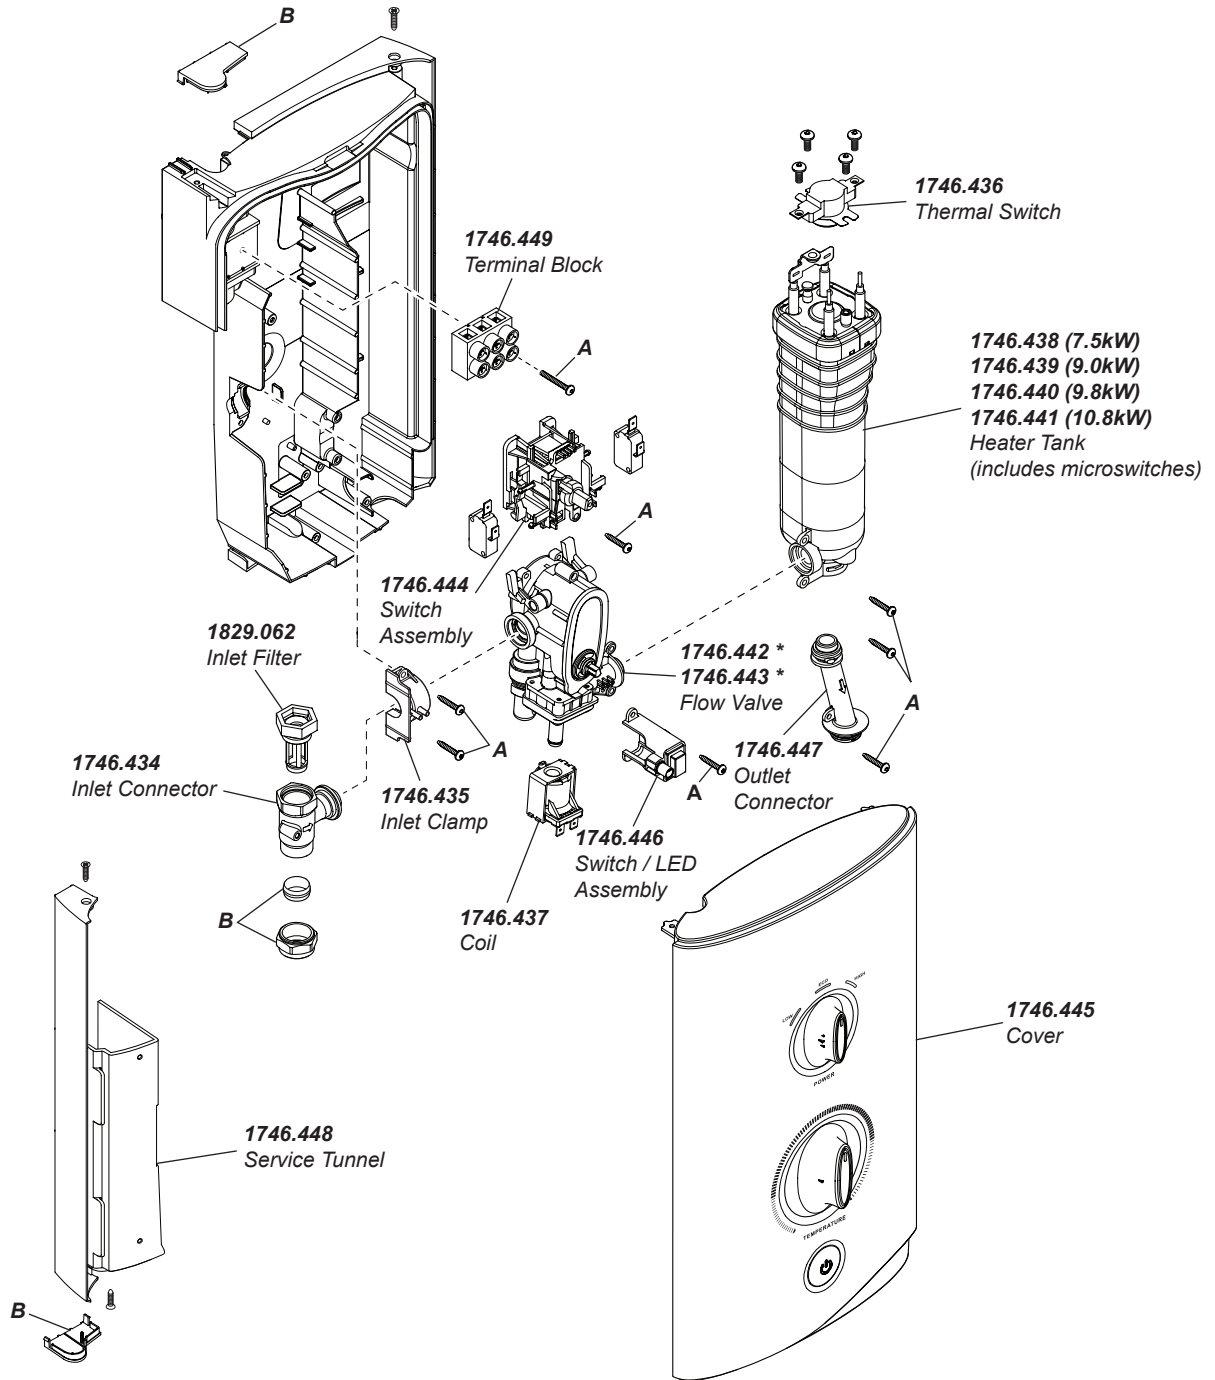

Mira Sport Dual

ELECTRIC SHOWER

1.1746.824	Sport	9.0 kW	J03M	White/Chrome
1.1746.825	Sport	9.8 kW	J03N	

- *1746.442 Flow Valve - 7.5/9.0/9.8 kW Models
- *1746.443 Flow Valve - 10.8 kW Models
- 1746.495 Screw Pack - identified 'A'
- 1746.456 Component Pack - identified 'B'

1557371-W8-A

Mira Sport Dual

Shower Fittings

- GP1502001W** Dual Wall Brackets - identified 'A'
- GP1502002W** Riser Bar Kit - identified 'B'
- GP1502013W** Seal Pack (not shown)

- GP1502009W** Link Hose 1.0m (x1)
- GP1501909W** Link Hose 1.2m (x1)