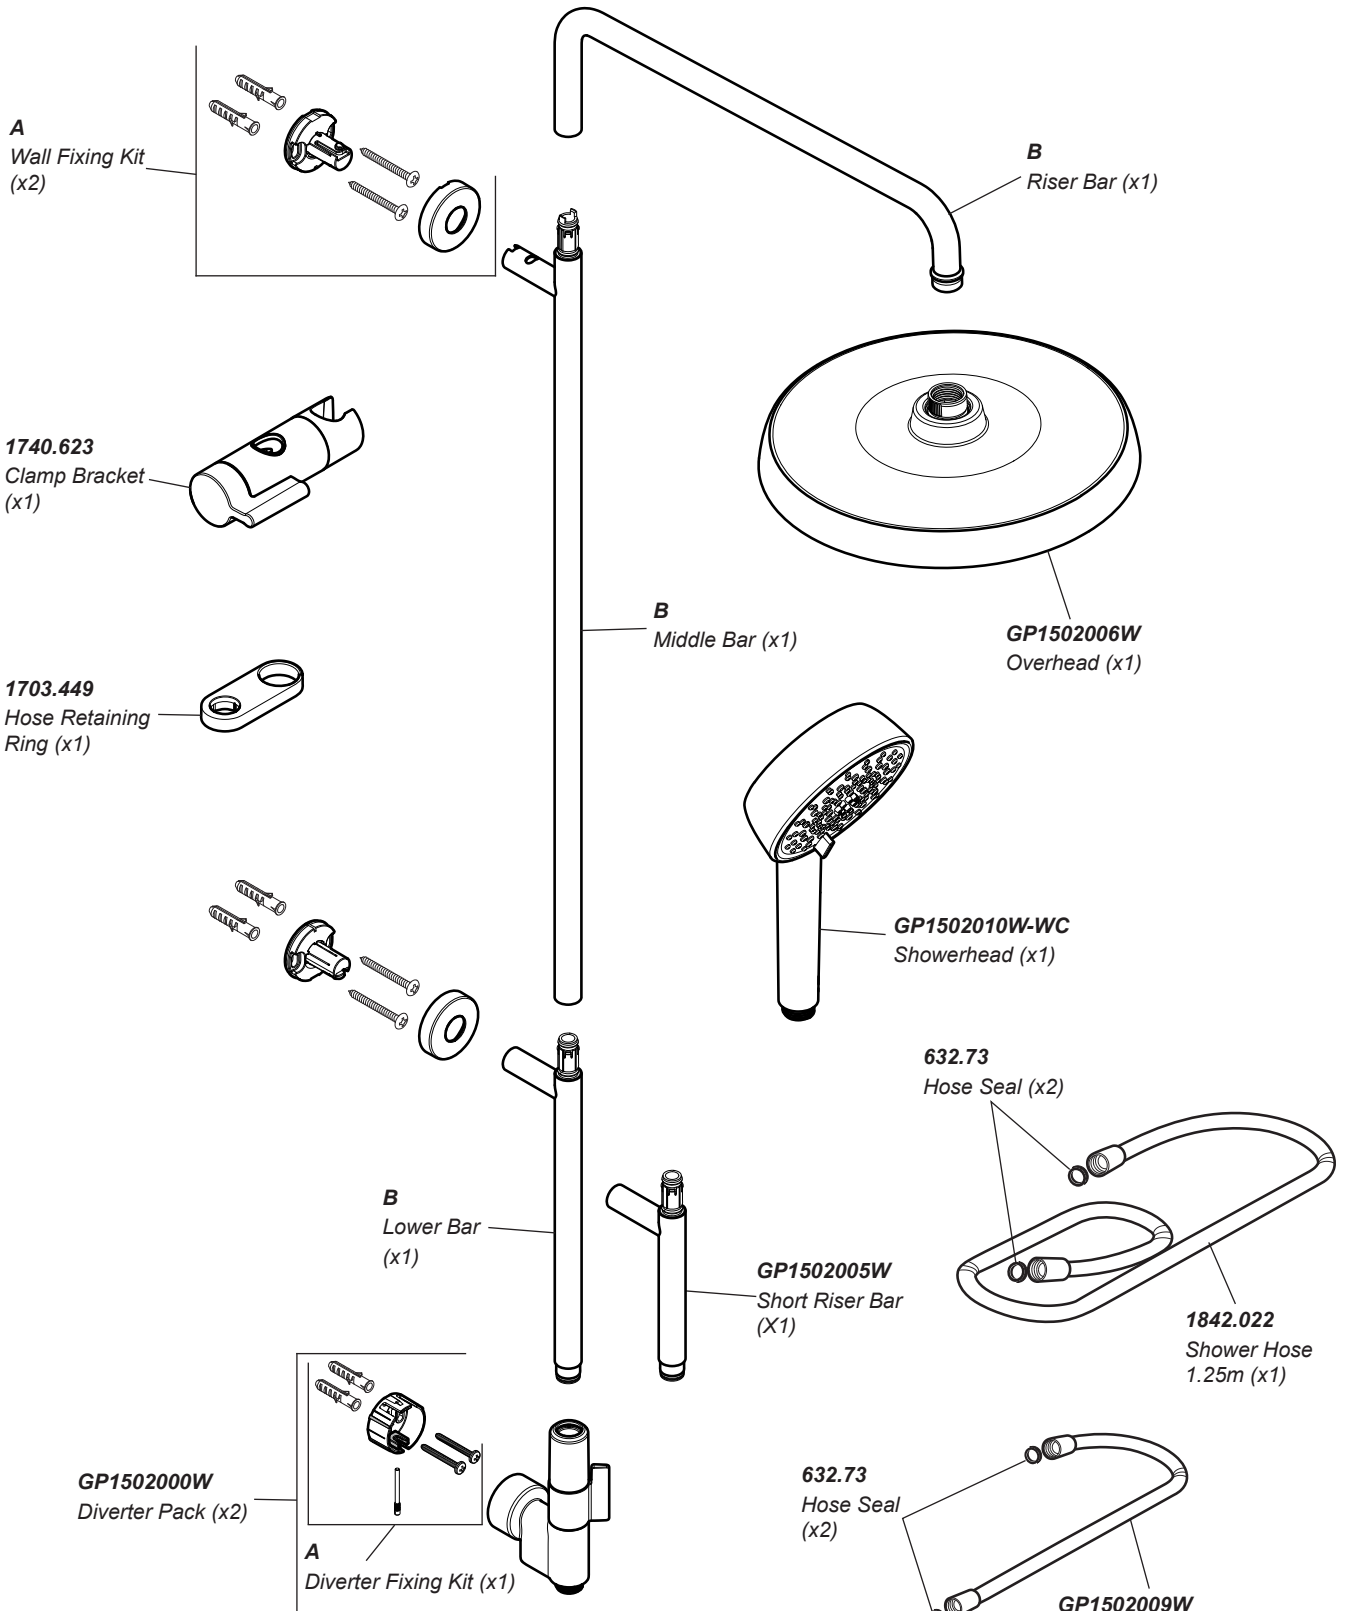

Mira Sport Dual

ELECTRIC SHOWER

1.1746.824	Sport	9.0 kW	J03M	White/Chrome
1.1746.825	Sport	9.8 kW	J03N	

- *1746.442 Flow Valve - 7.5/9.0/9.8 kW Models
- *1746.443 Flow Valve - 10.8 kW Models
- 1746.495 Screw Pack - identified 'A'
- 1746.456 Component Pack - identified 'B'

Mira electric showers are provided with two years warranty and fittings with a one year warranty. Spare parts are available free of charge during that period with a valid proof of purchase. For showers outside of the warranty period, spare parts are available to purchase direct, alternatively we have Mira technicians who can repair your shower for you. For further information visit www.mirashowers.co.uk or to check availability of spare parts for this shower or enquire about our repair service please contact our customer service on 0800 001 4040.

1557371-W8-A

Mira Sport Dual

Shower Fittings

- GP1502001W** Dual Wall Brackets - identified 'A'
- GP1502002W** Riser Bar Kit - identified 'B'
- GP1502013W** Seal Pack (not shown)

- GP1502009W** Link Hose 1.0m (x1)
- GP1501909W** Link Hose 1.2m (x1)