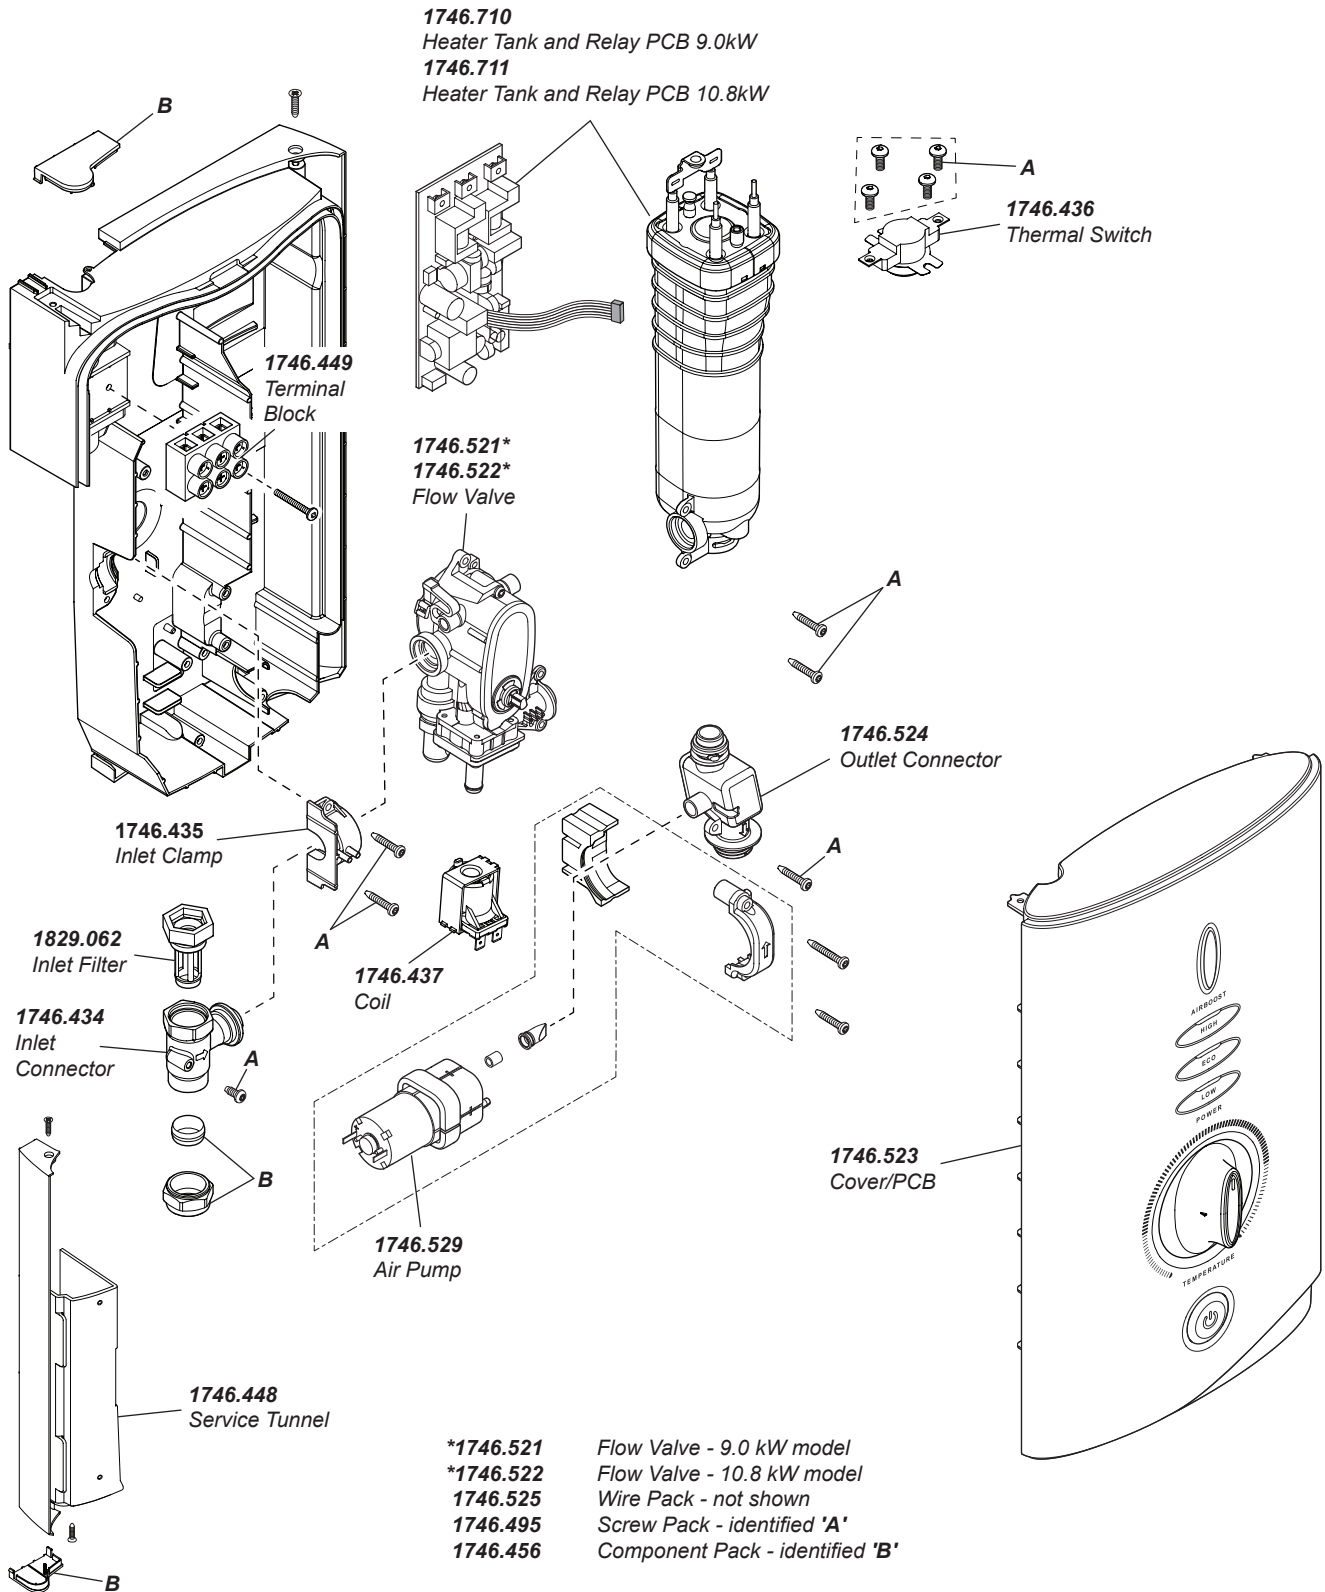

Mira Sport Max Single

ELECTRIC SHOWER

1.1746.827	Sport Max with Airboost	9.0 kW	J03Gn	White/Chrome
1.1746.828	Sport Max with Airboost	10.8 kW	J03Hn	

Mira electric showers are provided with two years warranty and fittings with a one year warranty. Spare parts are available free of charge during that period with a valid proof of purchase. For showers outside of the warranty period, spare parts are available to purchase direct, alternatively we have Mira technicians who can repair your shower for you. For further information visit www.mirashowers.co.uk or to check availability of spare parts for this shower or enquire about our repair service please contact our customer service on 0800 001 4040.

1557373-W8-A

Mira Sport Max Single

Shower Fittings

Mira shower fittings are provided with one year warranty. Spare parts are available free of charge during that period with a valid proof of purchase. For fittings outside of the warranty period, spare parts are available to purchase direct, alternatively we have Mira technicians who can repair your fittings for you. For further information visit www.mirashowers.co.uk or to check availability of spare parts for this shower or enquire about our repair service please contact our customer service on 0800 001 4040.

1557373-W8-A

mira
SHOWERS