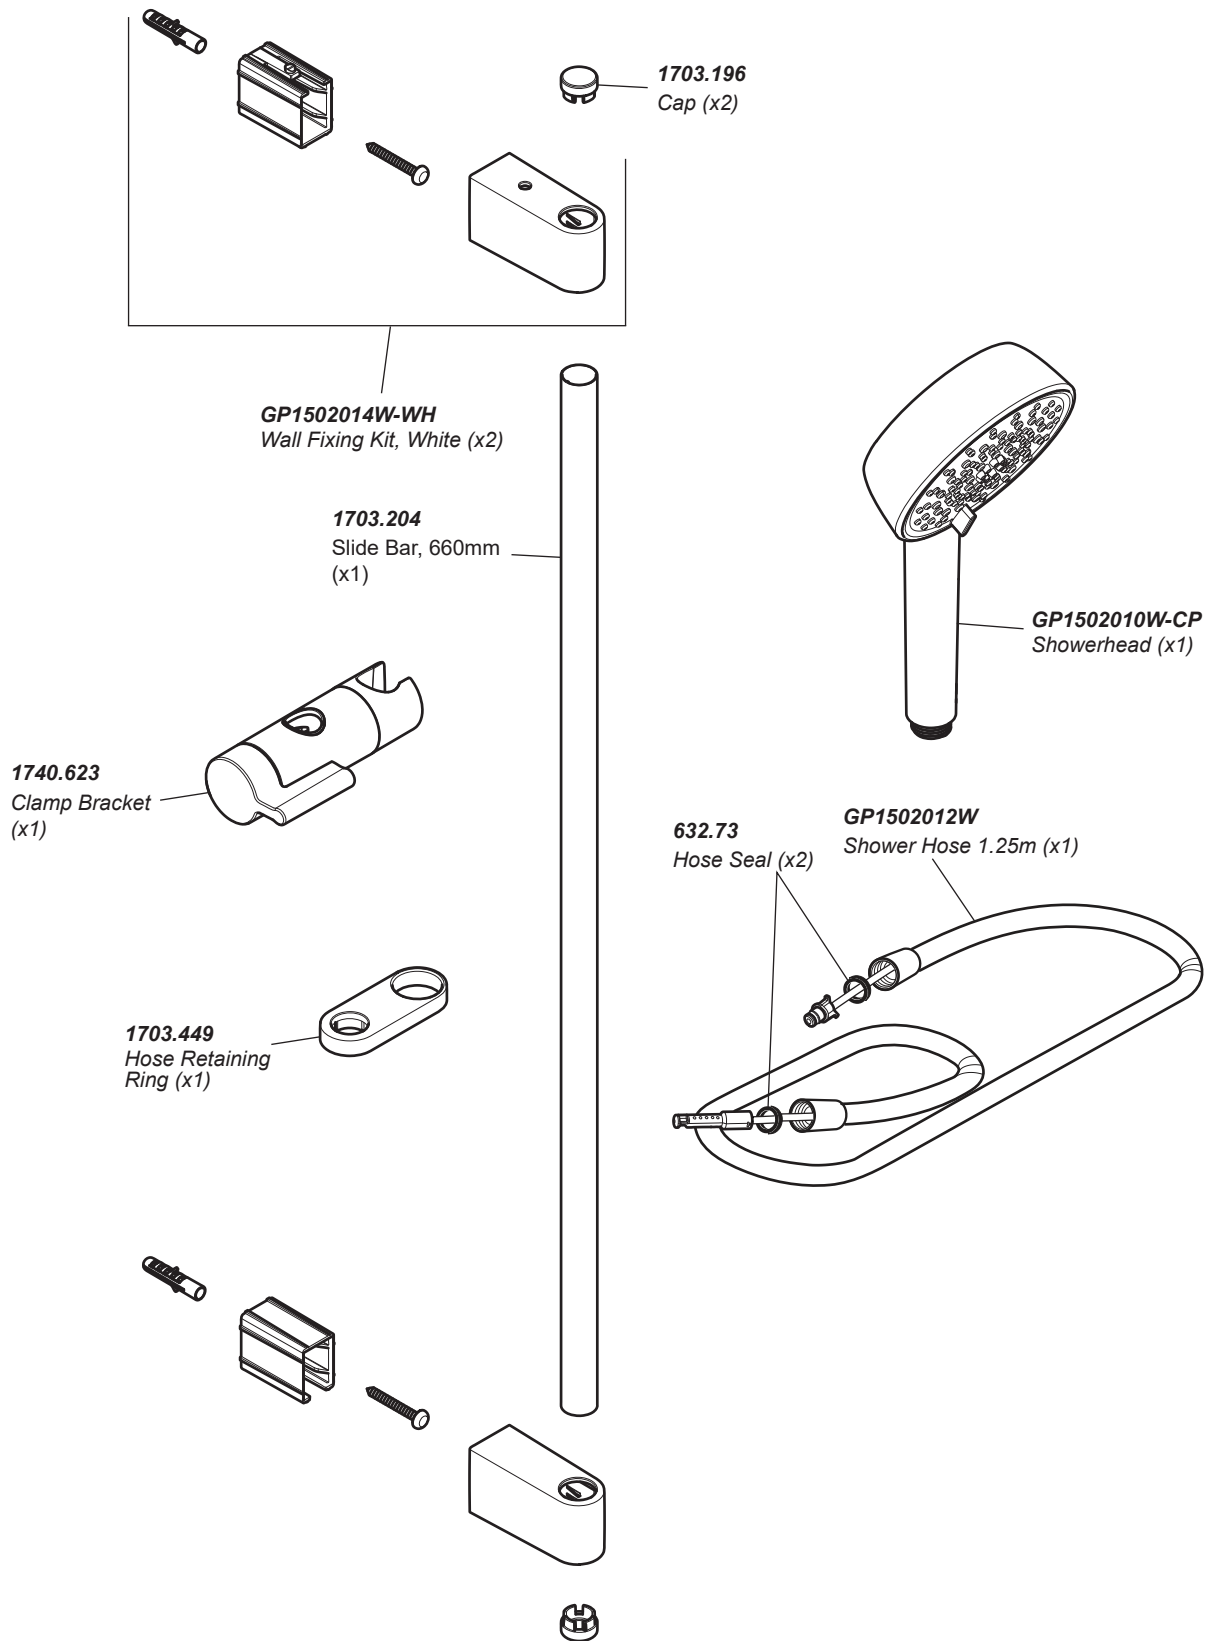

Mira Sport Max Single

ELECTRIC SHOWER

1.1746.827	Sport Max with Airboost	9.0 kW	J03Gn	White/Chrome
1.1746.828	Sport Max with Airboost	10.8 kW	J03Hn	

Mira electric showers are provided with two years warranty and fittings with a one year warranty. Spare parts are available free of charge during that period with a valid proof of purchase. For showers outside of the warranty period, spare parts are available to purchase direct, alternatively we have Mira technicians who can repair your shower for you. For further information visit www.mirashowers.co.uk or to check availability of spare parts for this shower or enquire about our repair service please contact our customer service on 0800 001 4040.

1557373-W8-A

Mira Sport Max Single

Shower Fittings

Mira shower fittings are provided with one year warranty. Spare parts are available free of charge during that period with a valid proof of purchase. For fittings outside of the warranty period, spare parts are available to purchase direct, alternatively we have Mira technicians who can repair your fittings for you. For further information visit www.mirashowers.co.uk or to check availability of spare parts for this shower or enquire about our repair service please contact our customer service on 0800 001 4040.

1557373-W8-A

mira
SHOWERS