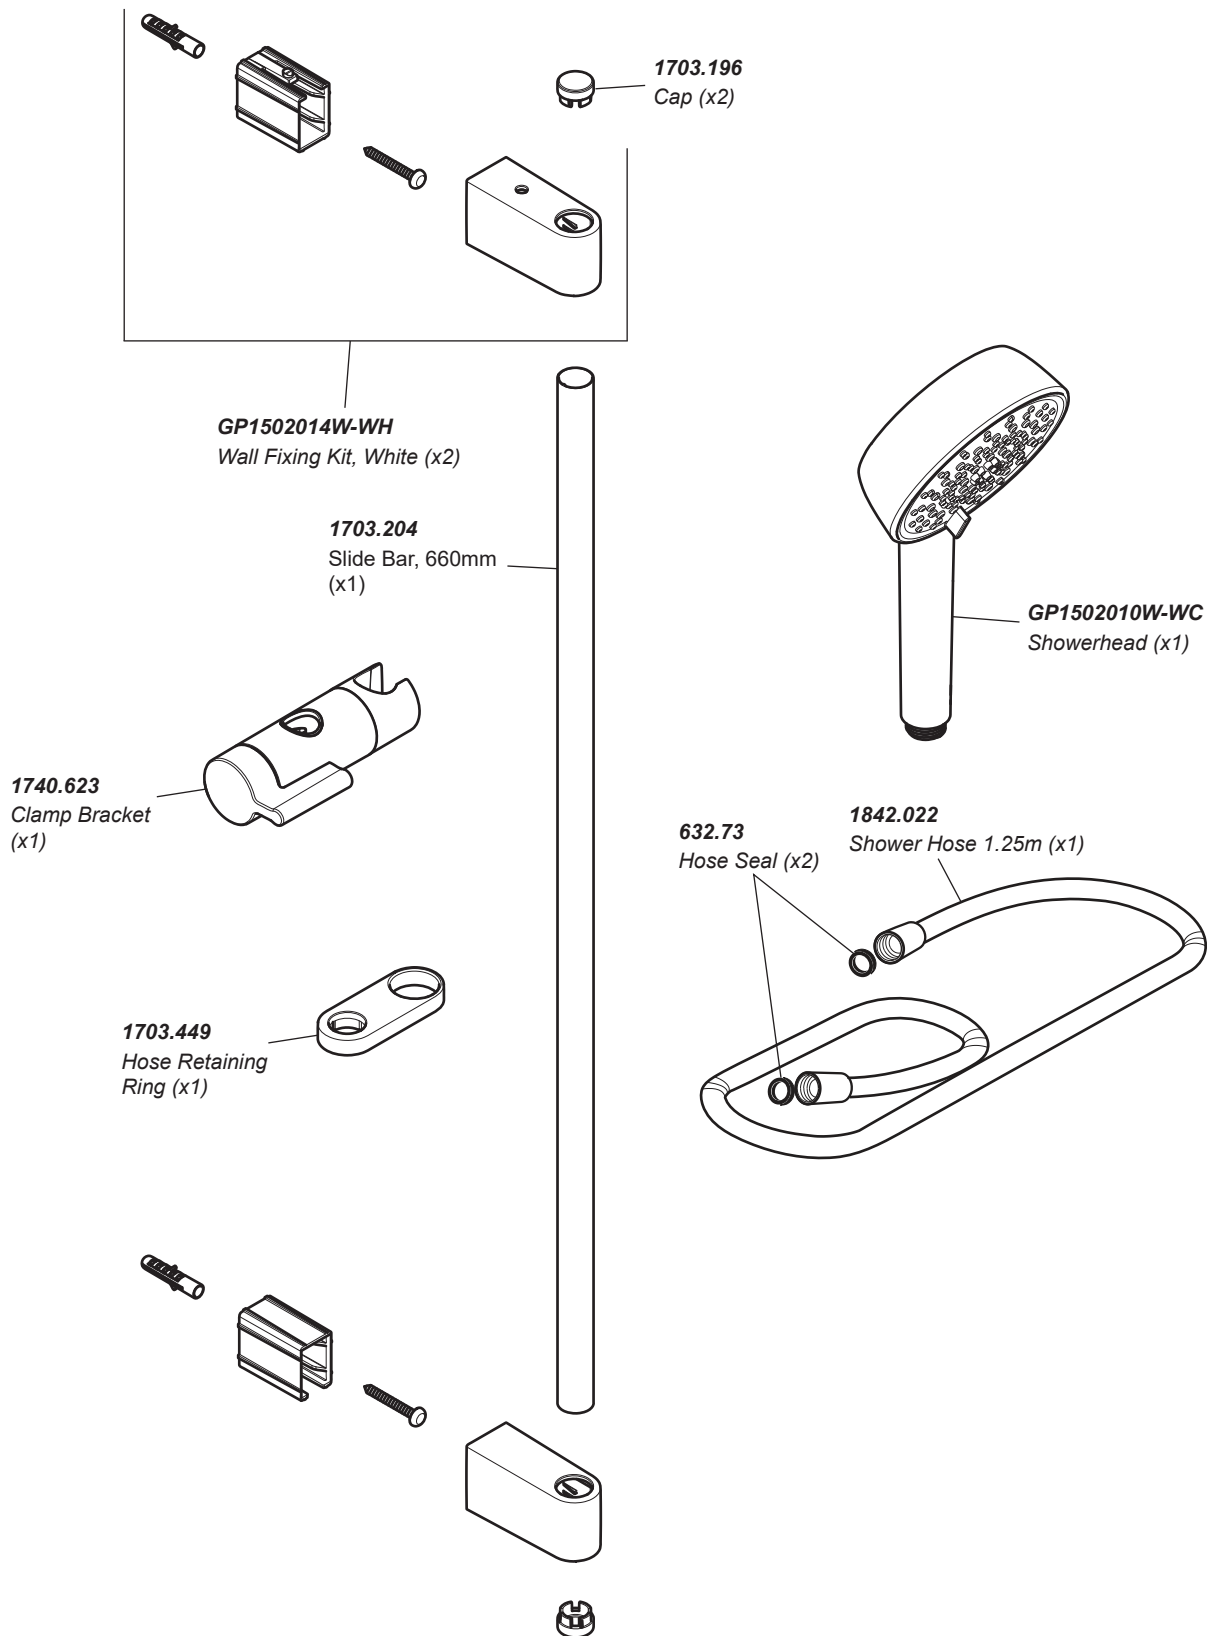

Mira Sport Single

ELECTRIC SHOWER

1.1746.820	Sport	7.5 kW	J03An	White/Chrome
1.1746.821	Sport	9.0 kW	J03Bn	
1.1746.822	Sport	9.5 kW	J03Cn	
1.1746.823	Sport	10.8 kW	J03Dn	

- ***1746.442** Flow Valve - 7.5/9.0/9.8 kW Models
- ***1746.443** Flow Valve - 10.8 kW Models
- 1746.495** Screw Pack - identified 'A'
- 1746.456** Component Pack - identified 'B'

Mira electric showers are provided with two years warranty and fittings with a one year warranty. Spare parts are available free of charge during that period with a valid proof of purchase. For showers outside of the warranty period, spare parts are available to purchase direct, alternatively we have Mira technicians who can repair your shower for you. For further information visit www.mirashowers.co.uk or to check availability of spare parts for this shower or enquire about our repair service please contact our customer service on 0800 001 4040.

1557370-W8-A

Mira Sport Single

Shower Fittings

Mira shower fittings are provided with one year warranty. Spare parts are available free of charge during that period with a valid proof of purchase. For fittings outside of the warranty period, spare parts are available to purchase direct, alternatively we have Mira technicians who can repair your fittings for you. For further information visit www.mirashowers.co.uk or to check availability of spare parts for this shower or enquire about our repair service please contact our customer service on 0800 001 4040.

1557370-W8-A

mira
SHOWERS