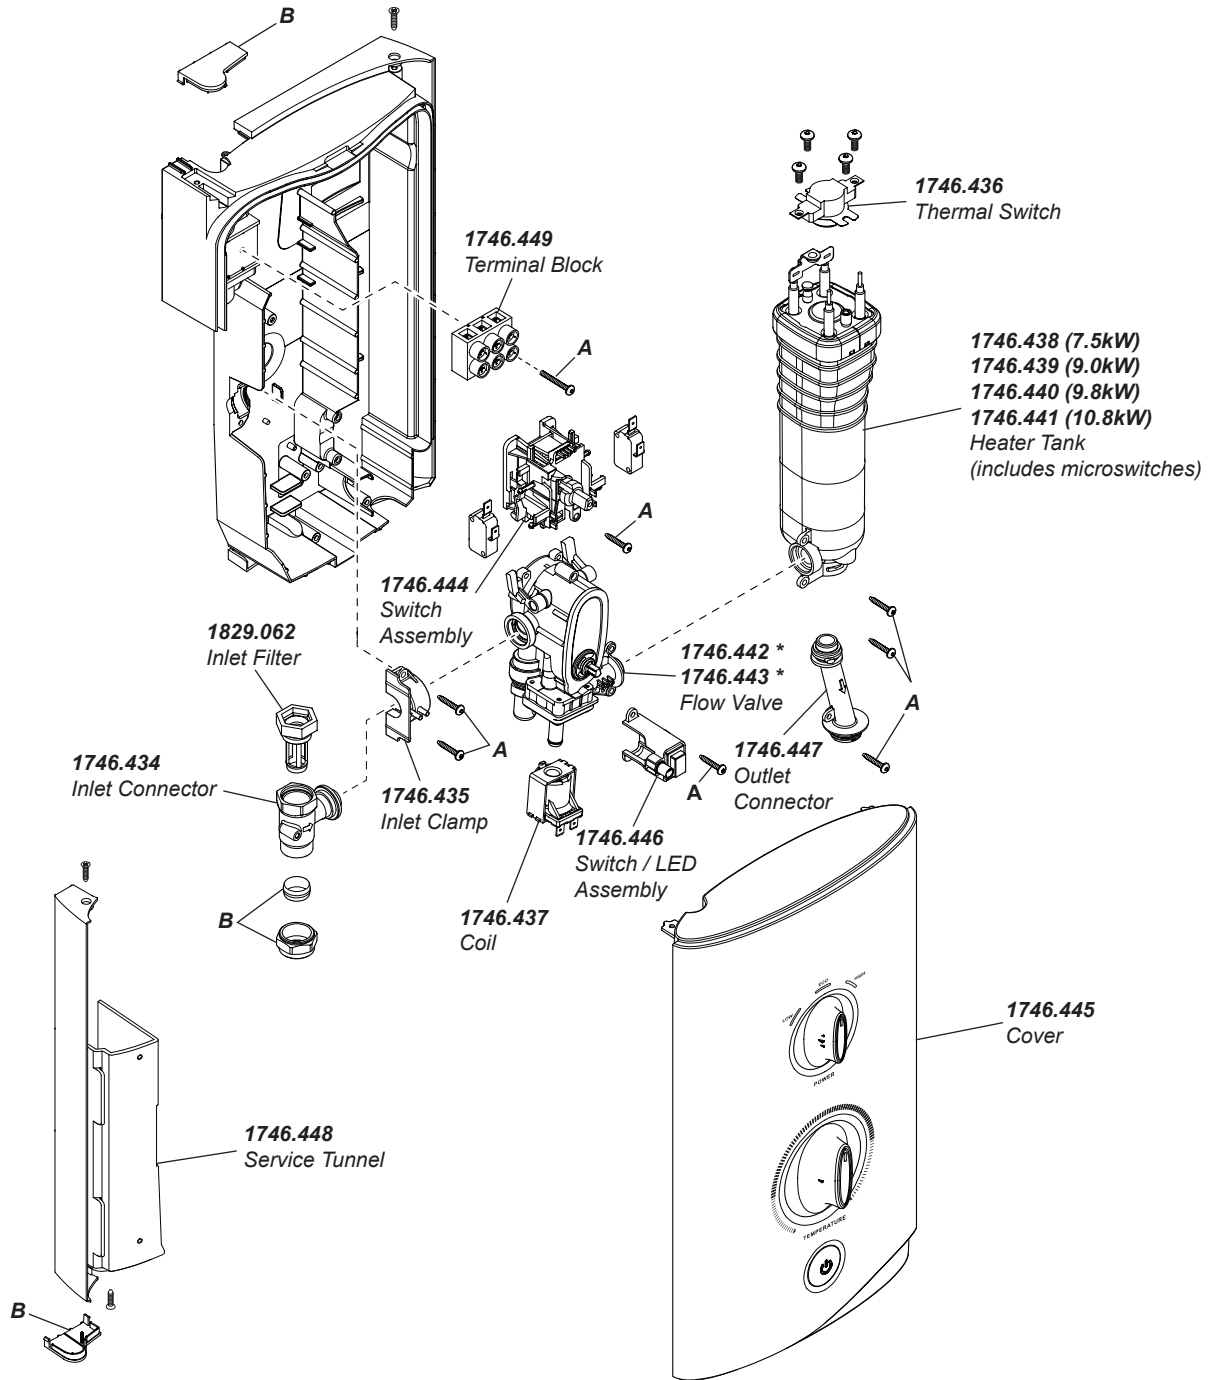

Mira Sport Single

ELECTRIC SHOWER

1.1746.820	Sport	7.5 kW	J03An	White/Chrome
1.1746.821	Sport	9.0 kW	J03Bn	
1.1746.822	Sport	9.5 kW	J03Cn	
1.1746.823	Sport	10.8 kW	J03Dn	

- ***1746.442** Flow Valve - 7.5/9.0/9.8 kW Models
- ***1746.443** Flow Valve - 10.8 kW Models
- 1746.495** Screw Pack - identified 'A'
- 1746.456** Component Pack - identified 'B'

1557370-W8-A

mira
SHOWERS