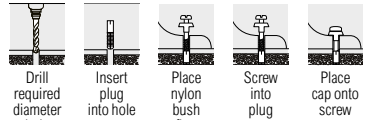

Product Code	Colour	Pack Qty (pcs)	Carton Qty (packs)
TIMPAC			
PBK	White	2	20
PBKCH	Chrome	2	20

SFK01

Item	Size (mm)	Pack Qty (pcs)
CONTENTS		
Nylon Plugs	10.0 x 50	2
Coach Screws	6.0 x 80	2
Nylon Bushes	6	2
Cover Caps	18	2