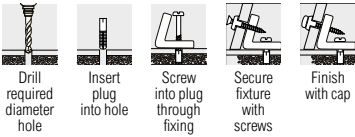

### Adjustable WC/Bidet Fixing Kit

Designed to fix WC pan/bidets to a variety of solid building materials. Fully adjustable for a quick easy installation. Countersunk nylon bushes

designed to ensure no damage is done to the fixture during installation.