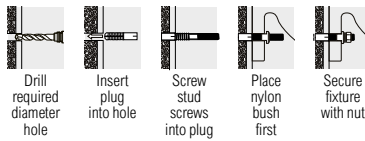

### Plugs & Chains

Replacement plugs and chains for baths and sinks. (Sold separately)

Product Code	Item	Size (inch)	Pack Qty (pcs)	Carton Qty (packs)
<b>TIMPAC</b>				
BATHPLUG112P	Plug	1 1/2	2	10
BATHPLUG134P	Plug	1 3/4	2	10
CSCHAIN12P	Chain	12	2	10
CSCHAIN18P	Chain	18	2	10

### Basin Fixing Kits

Designed to securely mount washbasins to a variety of solid building materials. Countersunk nylon bushes designed to ensure no damage is done to the basin during installation.

Can also be used into wood without nylon plugs.