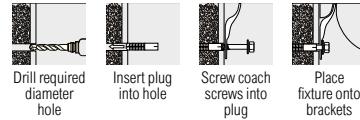

### Basin Fixing Kits

Designed to securely mount washbasins to a variety of solid building materials. Countersunk nylon bushes designed to ensure no damage is done to the basin during installation.

Can also be used into wood without nylon plugs.

### Cloakroom Basin Fixing Kit

Designed to fix cloakroom basins to a variety of solid building materials.

Can also be used into wood without nylon plugs.

Product Code	Item	Size (mm)	Pack Qty (pcs)	Carton Qty (packs)
<b>TIMPAC</b>				
CBK	-	-	8	20
	Basin Brackets	-	2	
	Nylon Plugs	10.0 x 50	2	
	Coach Screws	7.0 x 60	2	
	Washers	M7	2	