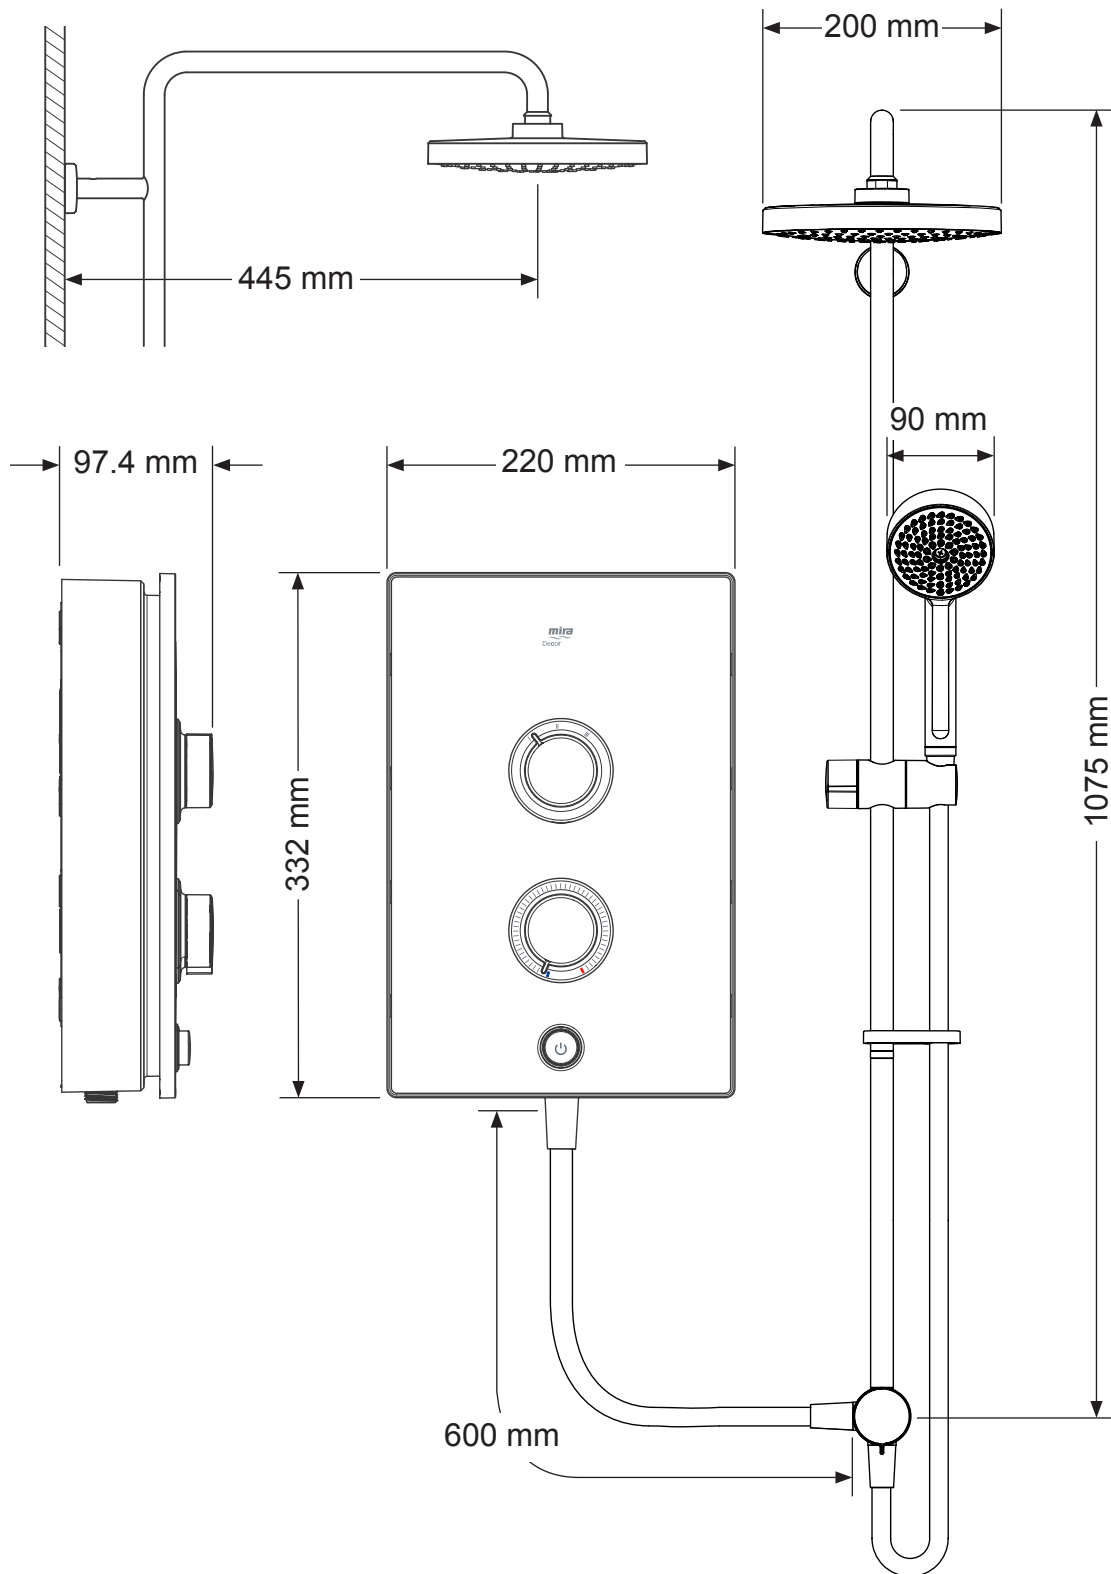

Mira Decor

Dual Outlet

1.1894.009	J10M	10.8 kW	White
1.1894.003	J10M	10.8 kW	Warm Silver
1.1894.006	J10M	10.8 kW	Black Onyx

To download other resources, and for more information and advice on our products just visit:
www.mirashowers.co.uk