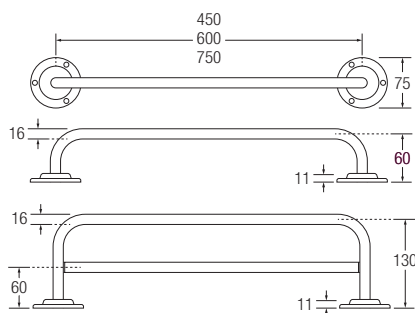

## 19mm Towel Rail

PRO

19mm CP Brass

- Available in Chrome Plate on Brass.
- Concealed Fix.
- Fixings not supplied.

19mm CP Brass 560mm 57800

## 16mm Towel Rail

ESS

16mm Mild Steel

- Available in White Polyester and Chrome Plate.
- Bespoke towel rails can be manufactured to customer specification on request.
- Fixing holes to fit size 8 screws. (Fixings not supplied)

### Single Towel Rail

16mm	MS	450mm	58000	57400
16mm	MS	600mm	58100	57500
16mm	MS	750mm	58200	57600

### Double Towel Rail

16mm	MS	450mm	58900	58300
16mm	MS	600mm	59000	58400
16mm	MS	750mm	59100	58500