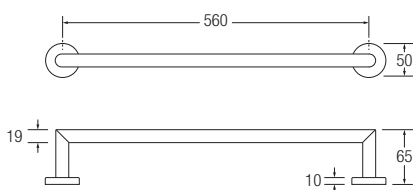

## 19mm Towel Rail

PRO

19mm CP Brass

- Available in Chrome Plate on Brass.
- Concealed Fix.
- Fixings not supplied.

19mm CP Brass 560mm 57800

## 16mm Towel Rail

ESS

16mm Mild Steel

- Available in White Polyester and Chrome Plate.
- Bespoke towel rails can be manufactured to customer specification on request.
- Fixing holes to fit size 8 screws. (Fixings not supplied)

### Single Towel Rail

16mm	MS	450mm	58000	57400
16mm	MS	600mm	58100	57500
16mm	MS	750mm	58200	57600

### Double Towel Rail

16mm	MS	450mm	58900	58300
16mm	MS	600mm	59000	58400
16mm	MS	750mm	59100	58500