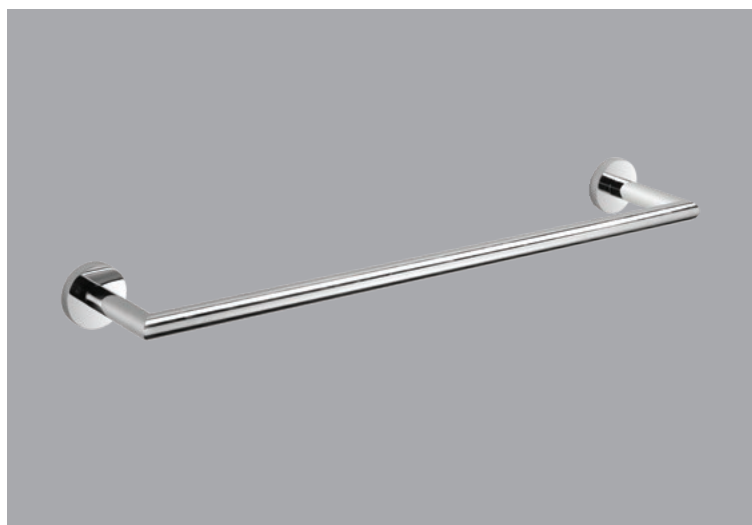

# Towel Rails

## 19mm Towel Rail

PRO

19mm CP Brass

- Available in Chrome Plate on Brass.
- Concealed Fix.
- Fixings not supplied.

19mm CP Brass 560mm 57800

## 16mm Towel Rail

ESS

16mm Mild Steel

- Available in White Polyester and Chrome Plate.
- Bespoke towel rails can be manufactured to customer specification on request.
- Fixing holes to fit size 8 screws. (Fixings not supplied)

### Single Towel Rail

16mm	MS	450mm	58000	57400
16mm	MS	600mm	58100	57500
16mm	MS	750mm	58200	57600