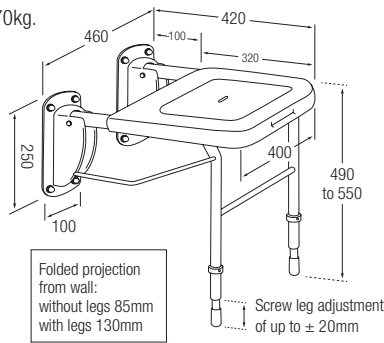

With Drop Down Legs

SS	49725	49730	49735
----	-------	-------	-------

- Stainless Steel frame with Aluminium backplates.
- Seats with drop down legs have adjustable height: 490-550mm (to top of seat) and additional feet adjustment of up to ± 20 mm.
- Load tested to a vertical drop weight of 170kg. This does not include customer fixings.
- Plastic seat, removable for easy cleaning.
- White seat as standard. Black and Blue RAL 5011 seats also available.
- Backplate bolt holes are drilled for M8 Bolts. (Fixings not supplied)

- Stainless Steel frame and backplates.
- Load tested to a vertical drop weight of 170kg. This does not include customer fixings.
- Plastic seat, removable for easy cleaning.
- White seat as standard. Black and Blue RAL 5011 seats also available.
- Backplate bolt holes are drilled for M8 Bolts. (Fixings not supplied)