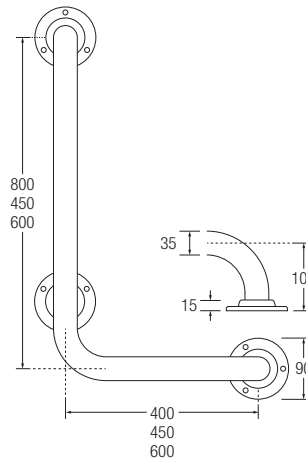

Mild Steel and Stainless Steel L Shaped Rails

35mm Left Hand Right Hand

Mild Steel Stainless Steel

- Mild Steel for use in dry areas. Stainless Steel for use in wet or damp areas.
- Available in polyester coated, chrome plated, mirror polished and sateen polished finishes. Please specify the RAL colour you require when ordering colours.
- Bespoke sizes available on request.
- Fixing holes to fit size 8 screws. (Fixings not supplied)

35mm L Shaped Rail - Left Hand

		White	Blue RAL 5011	RAL Colour	Mirror Polish	Sateen Polish	
35mm	MS	400mm x 800mm	39520	39523	39524	NA	NA
35mm	MS	450mm x 450mm	39620	39623	39624	NA	NA
35mm	MS	600mm x 600mm	39720	39723	39724	NA	NA
35mm	SS	400mm x 800mm	39580	39581	39582	39565	39564
35mm	SS	450mm x 450mm	39680	39681	39682	39665	39664
35mm	SS	600mm x 600mm	39780	39781	39782	39765	39764

L Shaped Grab Rails with concealed fixings are available as part of our Professional range.

[Turn to page 31](#)

35mm L Shaped Rail - Right Hand

		White	Blue RAL 5011	RAL Colour	Mirror Polish	Sateen Polish	
35mm	MS	400mm x 800mm	39550	39551	39552	NA	NA
35mm	MS	450mm x 450mm	39650	39651	39652	NA	NA
35mm	MS	600mm x 600mm	39750	39751	39752	NA	NA
35mm	SS	400mm x 800mm	39575	39572	39573	39570	39569
35mm	SS	450mm x 450mm	39675	39672	39673	39670	39669
35mm	SS	600mm x 600mm	39775	39772	39773	39770	39769