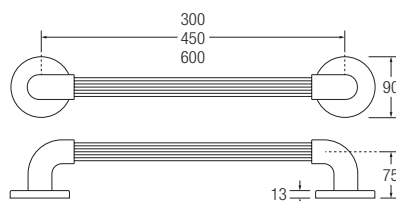

35mm Plastic Grab Rails

35

Fluted Plastic Grab Rail

35mm Plastic

- Fluted Plastic grab rail.
- Concealed fixings.
- Available in white or Blue RAL 5011 only.
- Fixing holes to fit size 8 screws. (Fixings not supplied)

○ White ● Blue RAL 5011

35mm	300mm	32640	32635
35mm	450mm	32650	32636
35mm	600mm	32660	32637

Inserted Fluted Plastic Grab Rail

35mm Plastic

- Inserted fluted plastic grab rail.
- Concealed fixings.
- Available in white only.
- Fixing holes to fit size 8 screws. (Fixings not supplied)

○ White

35mm	300mm	32670
35mm	450mm	32680
35mm	600mm	32690