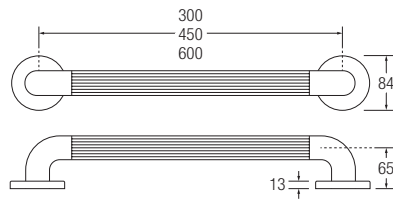

35mm Plastic Grab Rails

35

Fluted Plastic Grab Rail

35mm Plastic

- Fluted Plastic grab rail.
- Concealed fixings.
- Available in white or Blue RAL 5011 only.
- Fixing holes to fit size 8 screws. (Fixings not supplied)

○ White ● Blue RAL 5011

35mm	300mm	32640	32635
35mm	450mm	32650	32636
35mm	600mm	32660	32637

Inserted Fluted Plastic Grab Rail

35mm Plastic

- Inserted fluted plastic grab rail.
- Concealed fixings.
- Available in white only.
- Fixing holes to fit size 8 screws. (Fixings not supplied)

○ White

35mm	300mm	32670
35mm	450mm	32680
35mm	600mm	32690