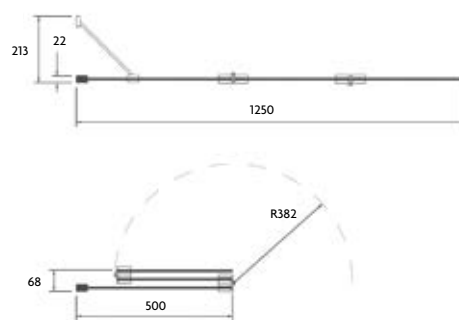

Note; All Zest Curved Sliding Doors should be fitted with a Verve shower tray.

ZEST folding bath screen

1556mm high
L Shaped Screen

1500mm high
2 Panel Folding

1500mm high
2 Panel Inward Fold

1500mm high
2 Panel Outward Fold