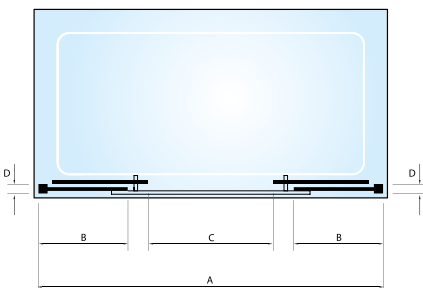

ZEST sliding doors

Code	Product Size	Adjustment (mm)			Dimensions (mm)			
		Door Only	Door + 1 panel	Door + 2 panels	B	C	D	E
WWB-ZE55	1200 Sliding Side Access	1165-1205	1171-1191	1177	493-513	401	163-183	42
WWB-ZE80	1500 Sliding Side Access	1465-1505	1471-1491	1477	593-613	501	263-283	42

Enclosure Height - 1900mm - excluding tray

Side access doors can be fitted to open either left handed or right handed

Centre Access