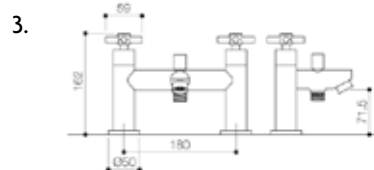

TECHNICAL specification

FLINT taps

1. WWB-FMBM Monobloc Basin Mixer c/w Pop Up Waste
2. WWB-FBF Bath Filler
3. WWB-FBSM Bath/Shower Mixer with Kit
4. WWB-FBTM 1 Tap Hole Bidet Mixer