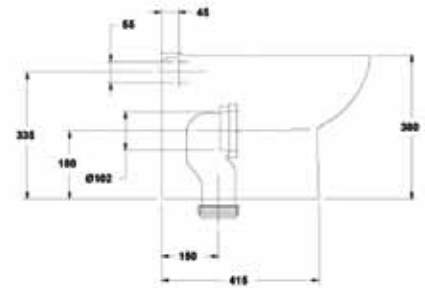

WWB-RUPPA-WH
Premier Close Coupled BTW WC Pan Only