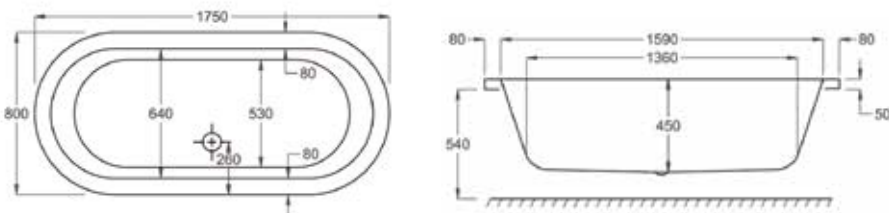

WWB17GALRH-WH 1700 x 850mm Galena R/H Showerbath Only No TH

JASPER bath

WWB17JA-WH 1700 x 750mm Jasper Single Ended Bath No Tap Hole

WWB17JAFP-WH 1700 x 540mm Jasper Front Bath Panel

SAPPHIRE bath

WWB17SAOV-WH 1750 x 800mm Sapphire Oval Free Standing No Tap Hole Bath & Panel