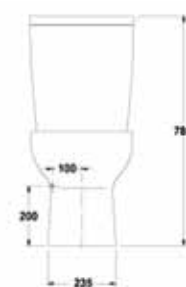

WWB-COPA-WH
Close Coupled WC Pan