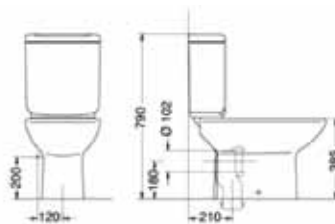

WWB-OPCIC-WH
 Close Coupled Cistern
 WWB-OPPA-WH
 Close Coupled WC Pan

WWB-OPPPA-WH
 Premier Close Coupled WC Pan
 WWB-OPPCIC-WH
 Premier Close Coupled Cistern

BERYL sanitary ware

WWB-BE51BA1-WH
510mm 1 Tap Hole Basin