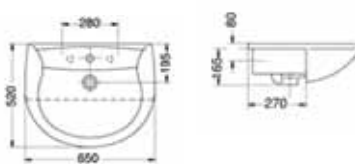

WWB-OPSRB1-WH
650mm Semi-Recessed 1th Basin