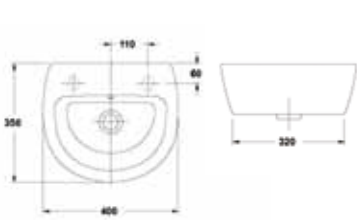

WWB-BE40CBA1-WH
400mm Cloakroom Basin 1
Right Hand Tap Hole