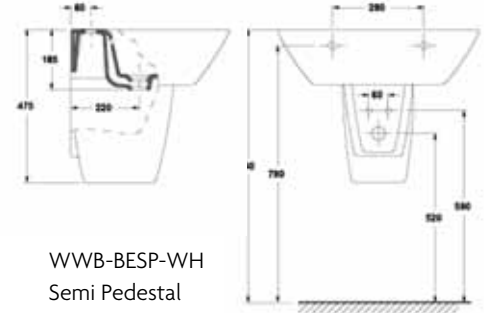

WWB-BESP-WH
Semi Pedestal