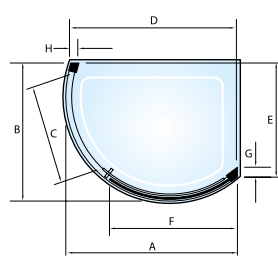

Enclosure Height - 1850mm - excluding tray

Side access enclosures can be fitted to open either left hand or right hand

Centre Access

Side Access

Offset Side Access

*Note;
All Zone Curved
Sliding Doors should
be fitted with a
Verve shower tray.*