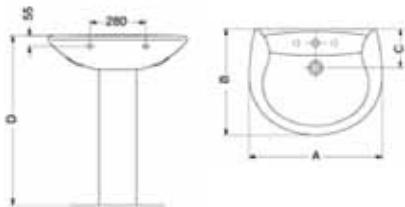

OPAL sanitary ware

WWB-OP550BA1-WH 550mm 1th Basin
WWB-OP600BA1-WH 600mm 1th Basin
WWB-OP650BA1-WH 650mm 1th Basin
WWB-OPP-WH Pedestal

	A	B	C	D
550	550	465	200	840
600	600	510	205	850
650	650	535	205	850