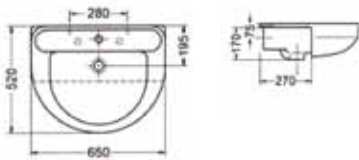

PEARL sanitary ware

- WWB-PESRB1-WH
- 650mm Semi-Recessed 1th Basin