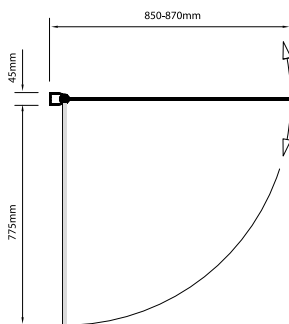

ZONE bath screen