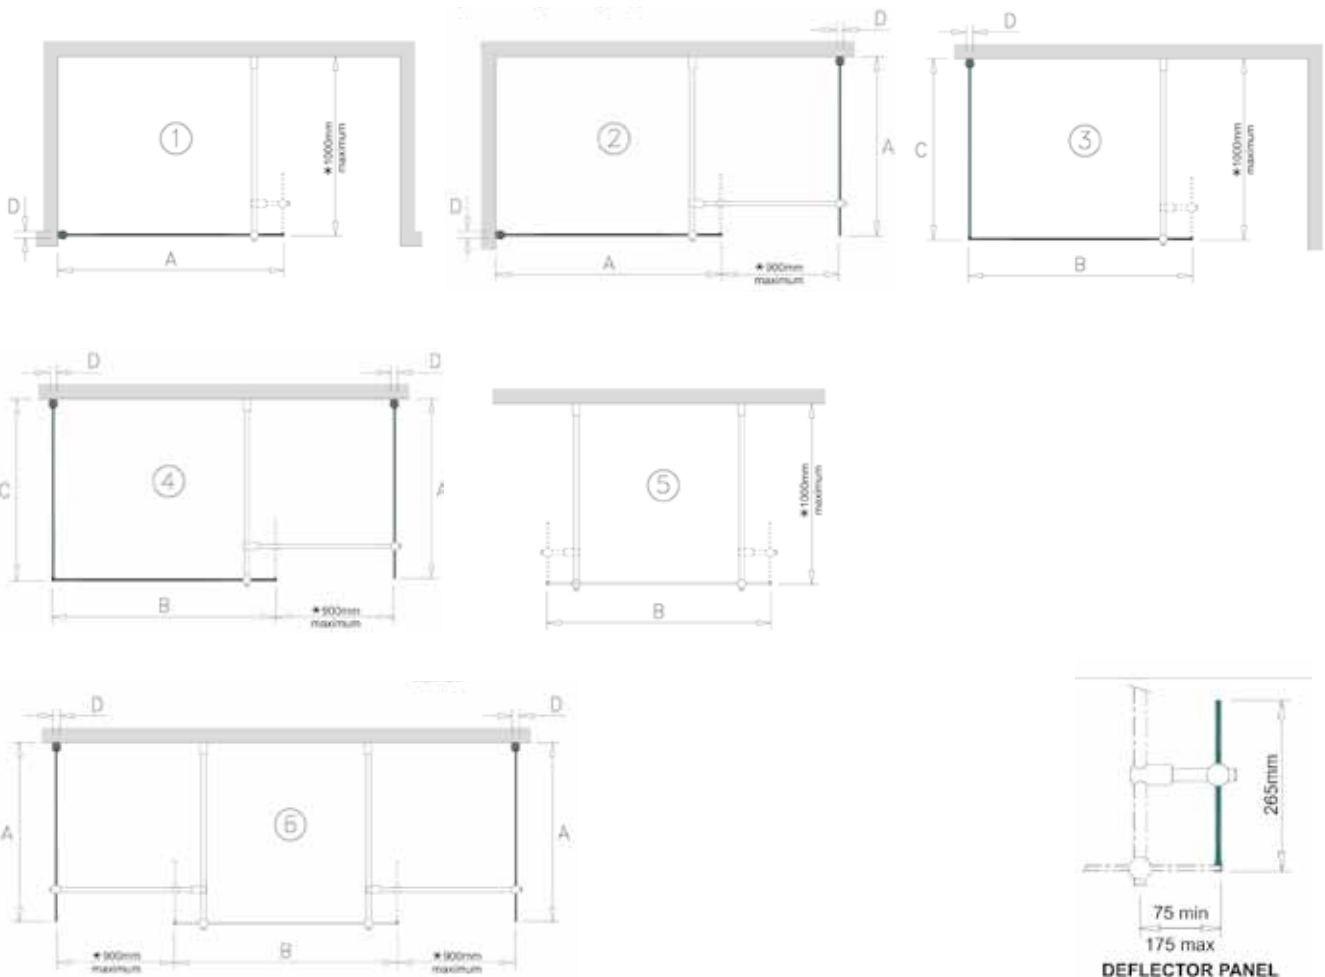

ZEN wet room panel

Code	Product Size (Nominal)	Dimension (mm)			
		A	B	C	D
WWB-ZEN010	700mm Wet Room Panel	662 - 682mm	655mm	672 - 692mm	29mm
WWB-ZEN020	800mm Wet Room Panel	762 - 782mm	755mm	772 - 792mm	29mm
WWB-ZEN030	900mm Wet Room Panel	862 - 882mm	855mm	872 - 892mm	29mm
WWB-ZEN040	1000mm Wet Room Panel	962 - 982mm	955mm	972 - 992mm	29mm
WWB-ZEN050	1100mm Wet Room Panel	1062 - 1082mm	1055mm	1072 - 1092mm	29mm
WWB-ZEN060	1200mm Wet Room Panel	1162 - 1182mm	1155mm	1172 - 1192mm	29mm
WWB-ZEN070	1400mm Wet Room Panel	1362 - 1382mm	1355mm	1372 - 1392mm	29mm
Overall Height (Including Fixing Kit) - 1996mm					

All panels are unhandled and can be installed to give left-hand and right-hand access.
For clarity purposes, only right hand access configurations are shown, where applicable.
All glass panels are supplied complete with a factory-fitted bottom protective clear trim and a glass-to-glass corner joint seal.
This dimension is based on using the standard 1000mm long stabiliser rail in the front & side panel component packs.
This dimension can be increased by a further 500mm by using the special 1500mm long stabiliser rail, WWB-ZEN150, purchased separately.