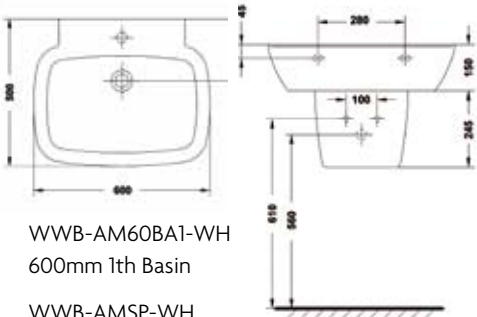

AMBER sanitary ware

WWB-AM60BA1-WH
600mm 1th Basin

WWB-AMSP-WH
Semi Pedestal White