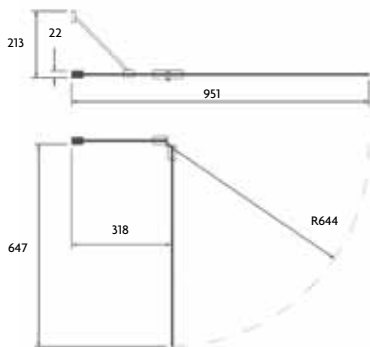

Panel Height - 1900mm - excluding tray

Panels are unhandled & can be fitted to either side of the door

ZEST bi-fold doors

Code	Product Size	Adjustment (mm)			Dimension (mm)					
		Door Only	Door + 1 panel	Door + 2 panels	B	C	D	E	F	G
WWB-ZE10	760 Bi-fold	725-765	731-751	737	195	402	137-157	137-157	42	135-155
WWB-ZE20	800 Bi-fold	765-805	771-791	777	215	442	137-157	137-157	42	135-155
WWB-ZE30	900 Bi-fold	865-905	871-891	877	265	542	137-157	137-157	42	135-155
WWB-ZE40	1000 Bi-fold	965-1005	971-991	977	290	592	162-182	162-182	42	160-180
WWB-ZE50	1200 Bi-fold	1165-1205	1171-1191	1177	290	592	262-282	262-282	42	260-280

Door Height - 1900mm - excluding tray

ZEST curved sliding doors

Code	Product Size	Adjustment (mm)			Dimension (mm)					
		A	B	C	D	E	F	G	H	I
WWB-ZE190	Zest Curved Slider Centre Access 910mm	880-897	801-818	558	376-393	49	-	-	-	-
WWB-ZE210	Zest Curved Slider Centre Access 1000mm	970-987	828-845	642	413-430	59	-	-	-	-
WWB-ZE230	Zest Off Curved Slider Centre Access 1000 x 810mm	970-987	780-797	558	937-954	638-655	380-397	360-377	59	44
WWB-ZE250	Zest Off Curved Slider Centre Access 1200 x 910mm	1170-1187	880-987	618	1148-1165	707-724	465-482	443-460	59	43
WWB-ZE200	Zest Curved Slider Side Access 910mm	880-897	801-818	475	585-602	262-279	49	-	-	-
WWB-ZE220	Zest Curved Slider Side Access 1000mm	970-987	828-845	566	675-692	247-264	59	-	-	-
WWB-ZE240	Zest Off Curved Slider Side Access 1000 x 810mm	970-987	780-797	475	937-954	638-655	268-285	579-596	59	44
WWB-ZE260	Zest Off Curved Slider Side Access 1200 x 910mm	1170-1187	880-897	596	1148-1165	707-724	268-285	698-715	59	43

Note; All Zest Curved Sliding Doors should be fitted with a Verve shower tray.

ZEST folding bath screen

1556mm high
L Shaped Screen

1500mm high
2 Panel Folding

1500mm high
2 Panel Inward Fold

1500mm high
2 Panel Outward Fold