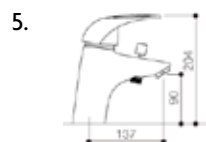

SILICA taps

1. WWB-SMBM Monobloc Basin Mixer c/w Pop Up Waste
2. WWB-SDBF Deck Bath Filler
3. WWB-SBSM Deck Bath/Shower Mixer with Kit
4. WWB-SIBF 1th Bath Filler
5. WWB-SIBSM 1th Bath/Shower Mixer with Kit