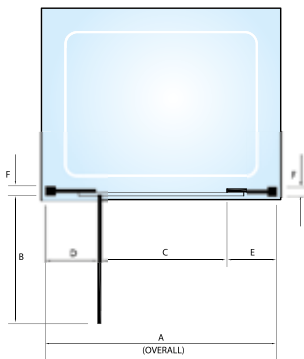

ZEST hinged doors

Code	Product Size	Adjustment (mm)			Dimension (mm)				
		Door Only	Door + 1 panel	Door + 2 panels	B	C	D	E	F
WWB-ZE90	800 Left Hand	765-805	771-791	777	437	425	170-190	157-177	42
WWB-ZE100	900 Left Hand	865-905	871-891	877	537	525	170-190	157-177	42
WWB-ZE110	1000 Left Hand	965-1005	971-991	977	537	525	220-240	207-227	42
WWB-ZE120	1200 Left Hand	1165-1205	1171-1191	1177	667	655	255-275	242-262	42
WWB-ZE140	800 Right Hand	765-805	771-791	777	437	425	170-190	157-177	42
WWB-ZE150	900 Right Hand	865-905	871-891	877	537	525	170-190	157-177	42
WWB-ZE160	1000 Right Hand	965-1005	971-991	977	537	525	220-240	207-227	42
WWB-ZE170	1200 Right Hand	1165-1205	1171-1191	1177	667	655	255-275	242-262	42

Enclosure Height - 1900mm - excluding tray

Hinged doors are handed - please specify right or left hand hinged

Left Hand Hinged