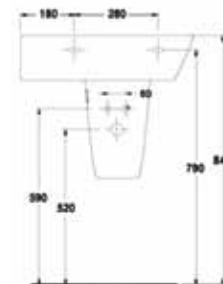

WWB-CORHSP-WH
Semi Pedestal Right Handed