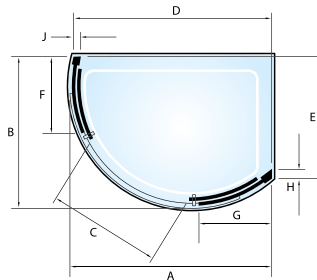

Offset Centre Access