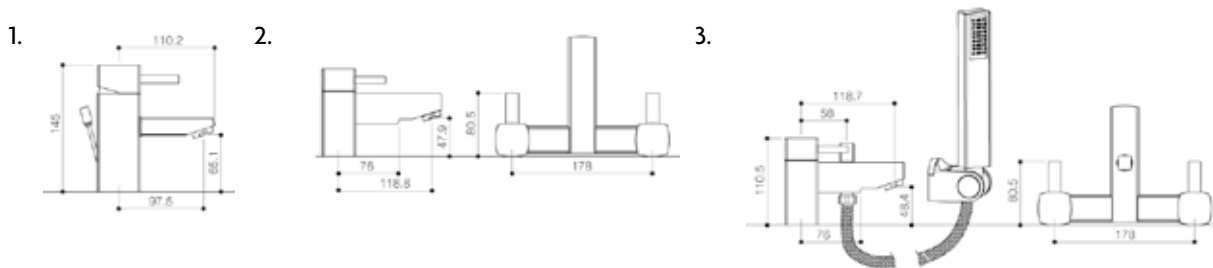

ZIRCON taps

1. WWB-ZMBM	Monobloc Basin Mixer c/w Pop Up Waste
2. WWB-ZBF	Bath Filler
3. WWB-ZBSM	Bath/Shower Mixer with Kit