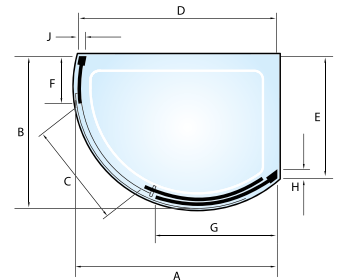

Offset Side Access

Note; All Zest Curved Sliding Doors should be fitted with a Verve shower tray.