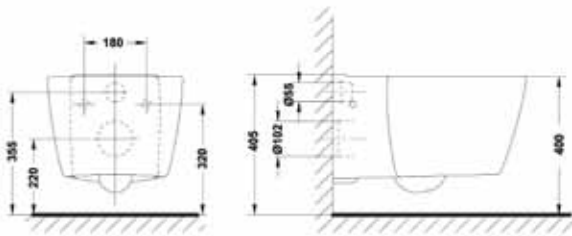

WWB-RUPPA-WH
Premier Close Coupled BTW WC Pan Only

WWB-RUBTWPA-WH
Back To Wall WC Pan

AMBER sanitary ware

WWB-AM60BA1-WH
600mm 1th Basin

WWB-AMSP-WH
Semi Pedestal White

WWB-AMPA-WH
Close Coupled WC Pan

WWB-AMCIC-WH
Close Coupled Pushbutton
Tall Extended Cistern