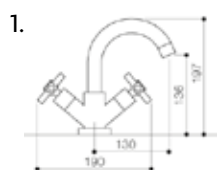

TECHNICAL specification

FLINT taps

1. WWB-FMBM Monobloc Basin Mixer c/w Pop Up Waste
2. WWB-FBF Bath Filler
3. WWB-FBSM Bath/Shower Mixer with Kit
4. WWB-FBTM 1 Tap Hole Bidet Mixer