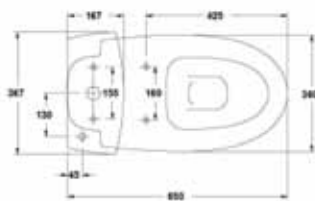

WWB-BEPA-WH
Close Coupled WC Pan

WWB-BECIC-WH
Close Coupled Cistern