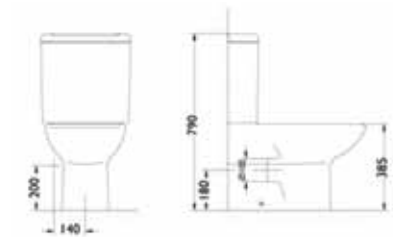

WWB-OPCIC-WH
 Close Coupled Cistern
 WWB-OPPA-WH
 Close Coupled WC Pan

WWB-OPPPA-WH
 Premier Close Coupled WC Pan
 WWB-OPPCIC-WH
 Premier Close Coupled Cistern

BERYL sanitary ware

WWB-BE51BA1-WH
510mm 1 Tap Hole Basin