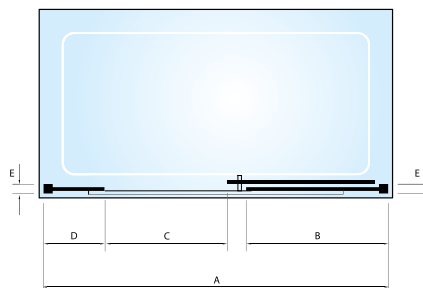

Side Access