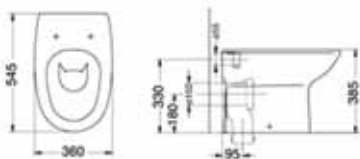

WWB-OPBTWPA-WH
Back To Wall WC Pan