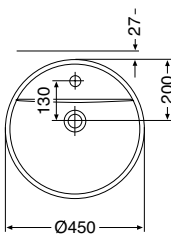

PHOENIX sanitary ware