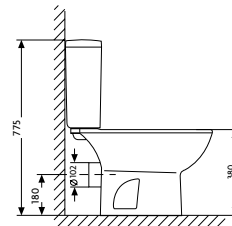

WWB-RUCIC-WH
Close Coupled Push Button Cistern

WWB-RUPA-WH
Close Coupled WC Pan