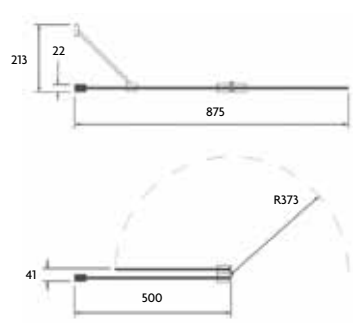

1500mm high
2 Panel Folding