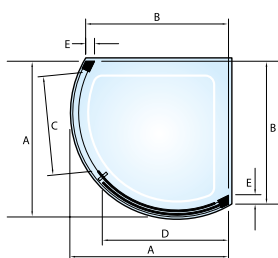

Side Access