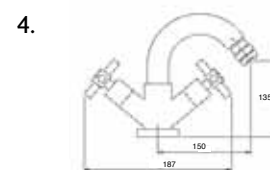

TECHNICAL specification

FLINT taps

1. WWB-FMBM Monobloc Basin Mixer c/w Pop Up Waste
2. WWB-FBF Bath Filler
3. WWB-FBSM Bath/Shower Mixer with Kit
4. WWB-FBTM 1 Tap Hole Bidet Mixer