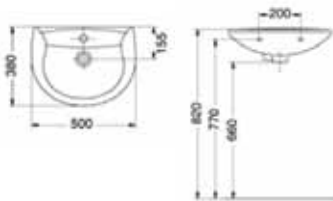

WWB-OP50HR-WH
500mm 1th Hand Rinse Basin