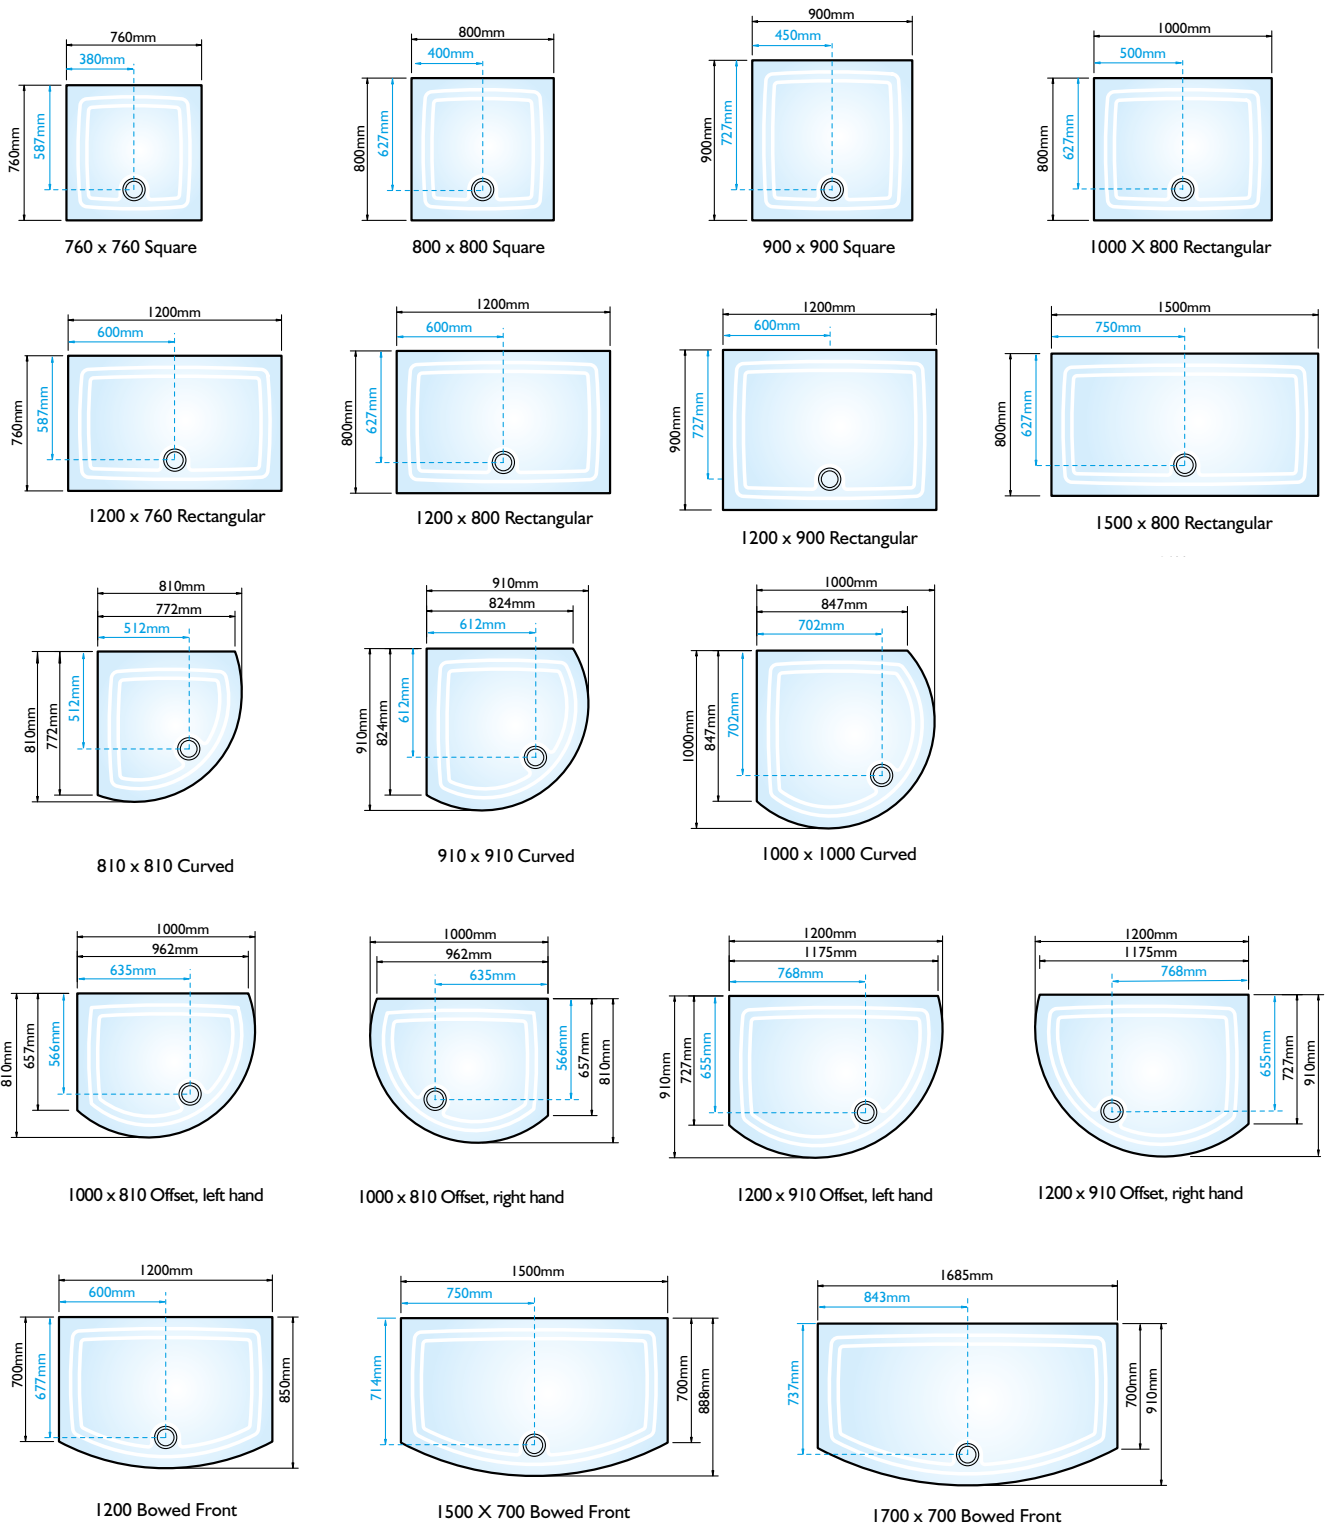

VERVE shower trays