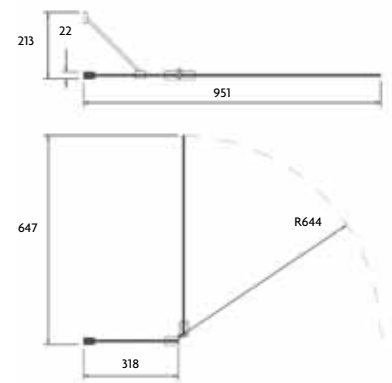

Door Height - 1900mm - excluding tray

ZEST curved sliding doors

Code	Product Size	Adjustment (mm)			Dimension (mm)					
		A	B	C	D	E	F	G	H	I
WWB-ZE190	Zest Curved Slider Centre Access 910mm	880-897	801-818	558	376-393	49	-	-	-	-
WWB-ZE210	Zest Curved Slider Centre Access 1000mm	970-987	828-845	642	413-430	59	-	-	-	-
WWB-ZE230	Zest Off Curved Slider Centre Access 1000 x 810mm	970-987	780-797	558	937-954	638-655	380-397	360-377	59	44
WWB-ZE250	Zest Off Curved Slider Centre Access 1200 x 910mm	1170-1187	880-987	618	1148-1165	707-724	465-482	443-460	59	43
WWB-ZE200	Zest Curved Slider Side Access 910mm	880-897	801-818	475	585-602	262-279	49	-	-	-
WWB-ZE220	Zest Curved Slider Side Access 1000mm	970-987	828-845	566	675-692	247-264	59	-	-	-
WWB-ZE240	Zest Off Curved Slider Side Access 1000 x 810mm	970-987	780-797	475	937-954	638-655	268-285	579-596	59	44
WWB-ZE260	Zest Off Curved Slider Side Access 1200 x 910mm	1170-1187	880-897	596	1148-1165	707-724	268-285	698-715	59	43

Note; All Zest Curved Sliding Doors should be fitted with a Verve shower tray.

ZEST folding bath screen

1556mm high
L Shaped Screen

1500mm high
2 Panel Folding

1500mm high
2 Panel Inward Fold

1500mm high
2 Panel Outward Fold