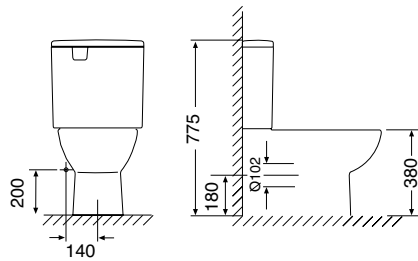

WWB-RU450BA1-WH
450mm 1th Basin

WWB-RU60SBA1-WH
600mm 1th Square Basin

	A	B
450	450	360
600	600	480

WWB-RUCIC-WH
Close Coupled Push Button Cistern

WWB-RUPA-WH
Close Coupled WC Pan

WWB-RUPCIC-WH
Premier Close Coupled Push Button Cistern