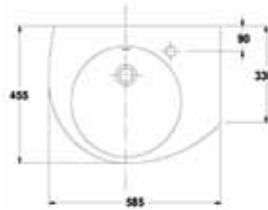

	A	B	C	D
600	600	500	220	820
650	650	540	225	820

CORAL sanitary ware

WWB-CO50RBA1-WH
500mm Basin Right Handed

WWB-CO56RBA1-WH
560mm Basin Right Handed

WWB-CO60RBA1-WH
600mm Basin Right Handed

WWB-CO59LABA-WH
590mm Basin Left Handed Asymetrical