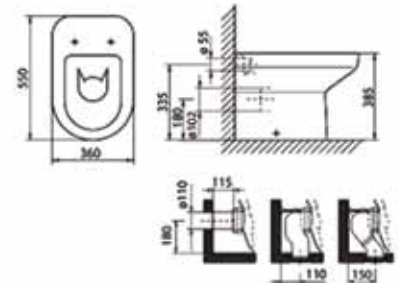

- WWB-PEBTWPA-WH
- Back To Wall WC Pan

	A	B	C	D
600	600	500	220	820
650	650	540	225	820