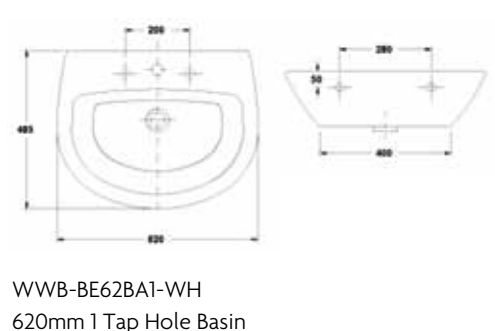

WWB-BE62BA1-WH
620mm 1 Tap Hole Basin