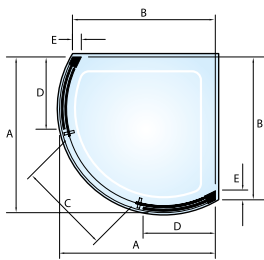

ZONE curved sliding doors

Code	Product Size	Adj(mm)		Dimension (mm)						
		A	B	C	D	E	F	G	H	I
WWB-Z0380	810 Curved Sliding Door Centre Access	780-795	750-765	445	352-367	50	-	-	-	-
WWB-Z0400	910 Curved Sliding Door Centre Access	880-895	805-820	530	405-420	52	-	-	-	-
WWB-Z0550	1000 x 810 Offset Curved Sliding Door Centre Access	970-985	780-795	530	943-958	643-658	423-438	406-421	58	50
WWB-Z0420	810 Curved Sliding Door Side Access	780-795	750-765	480	602-617	50	-	-	-	-
WWB-Z0440	910 Curved Sliding Door Side Access	880-895	805-820	575	707-722	52	-	-	-	-
WWB-Z0460	1000 Curved Sliding Door Side Access	970-985	835-850	655	798-813	58	-	-	-	-
WWB-Z0530	1000 x 810 Offset Curved Sliding Door Side Access	970-985	780-795	575	943-958	643-658	717-732	58	50	-
WWB-Z0540	1270 x 910 Offset Curved Sliding Door Side Access	1245-1260	880-895	575	1170-1185	804-819	712-727	425-440	52	17

Enclosure Height - 1850mm - excluding tray

Side access enclosures can be fitted to open either left hand or right hand

Centre Access