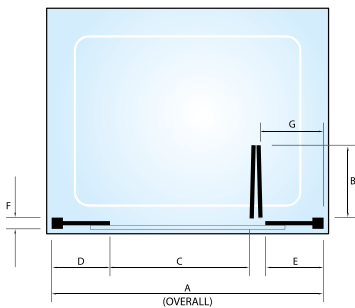

Enclosure Height - 1900mm - excluding tray

Hinged doors are handed - please specify right or left hand hinged

Left Hand Hinged

Right Hand Hinged

ZEST side panels

Code	Product Size	Adjustment (mm)	Dimensions (mm)
		A	B
WWB-ZE350	760 Zest Side Panel	731-751	42
WWB-ZE360	800 Zest Side Panel	771-791	42
WWB-ZE370	900 Zest Side Panel	871-891	42
WWB-ZE380	1000 Zest Side Panel	971-991	42
WWB-ZE390	1200 Zest Side Panel	1171-1191	42

Panel Height - 1900mm - excluding tray

Panels are unhandled & can be fitted to either side of the door

ZEST bi-fold doors

Code	Product Size	Adjustment (mm)			Dimension (mm)					
		Door Only	Door + 1 panel	Door + 2 panels	B	C	D	E	F	G
WWB-ZE10	760 Bi-fold	725-765	731-751	737	195	402	137-157	137-157	42	135-155
WWB-ZE20	800 Bi-fold	765-805	771-791	777	215	442	137-157	137-157	42	135-155
WWB-ZE30	900 Bi-fold	865-905	871-891	877	265	542	137-157	137-157	42	135-155
WWB-ZE40	1000 Bi-fold	965-1005	971-991	977	290	592	162-182	162-182	42	160-180
WWB-ZE50	1200 Bi-fold	1165-1205	1171-1191	1177	290	592	262-282	262-282	42	260-280

Enclosure Height - 1900mm - excluding tray

Bi-fold doors can be fitted to open either left handed or right handed

ZEST sliding doors

Code	Product Size	Adjustment (mm)			Dimensions (mm)			
		Door Only	Door + 1 panel	Door + 2 panels	B	C	D	E
WWB-ZE55	1200 Sliding Side Access	1165-1205	1171-1191	1177	493-513	401	163-183	42
WWB-ZE80	1500 Sliding Side Access	1465-1505	1471-1491	1477	593-613	501	263-283	42