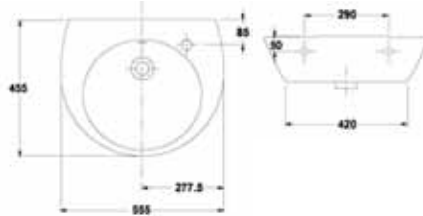

	A	B	C	D
600	600	500	220	820
650	650	540	225	820

CORAL sanitary ware

WWB-CO50RBA1-WH
500mm Basin Right Handed

WWB-CO56RBA1-WH
560mm Basin Right Handed

WWB-CO60RBA1-WH
600mm Basin Right Handed

WWB-CO59LABA-WH
590mm Basin Left Handed Asymetrical