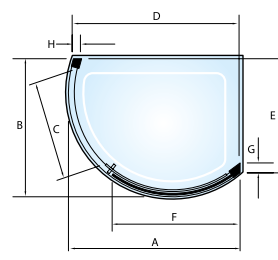

ZONE curved sliding doors

Code	Product Size	Adj(mm)		Dimension (mm)						
		A	B	C	D	E	F	G	H	I
WWB-Z0380	810 Curved Sliding Door Centre Access	780-795	750-765	445	352-367	50	-	-	-	-
WWB-Z0400	910 Curved Sliding Door Centre Access	880-895	805-820	530	405-420	52	-	-	-	-
WWB-Z0550	1000 x 810 Offset Curved Sliding Door Centre Access	970-985	780-795	530	943-958	643-658	423-438	406-421	58	50
WWB-Z0420	810 Curved Sliding Door Side Access	780-795	750-765	480	602-617	50	-	-	-	-
WWB-Z0440	910 Curved Sliding Door Side Access	880-895	805-820	575	707-722	52	-	-	-	-
WWB-Z0460	1000 Curved Sliding Door Side Access	970-985	835-850	655	798-813	58	-	-	-	-
WWB-Z0530	1000 x 810 Offset Curved Sliding Door Side Access	970-985	780-795	575	943-958	643-658	717-732	58	50	-
WWB-Z0540	1270 x 910 Offset Curved Sliding Door Side Access	1245-1260	880-895	575	1170-1185	804-819	712-727	425-440	52	17

Enclosure Height - 1850mm - excluding tray

Side access enclosures can be fitted to open either left hand or right hand

Centre Access

Side Access

Offset Side Access

Note;
All Zone Curved Sliding Doors should be fitted with a Verve shower tray.