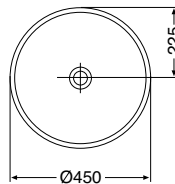

WWB-AMWHPA-WH
Wall Hung Pan

PHOENIX sanitary ware

WWB-PH45S01-WH
450mm 1th Sit-on Basin

WWB-PH45S0N-WH
450mm No Tap Hole Sit-on Basin

WWB-PH60SL1-WH
600mm 1th Slab Basin

GLANCE bath

WWB17GL-WH 1700 x 700mm Glance Bath No TH