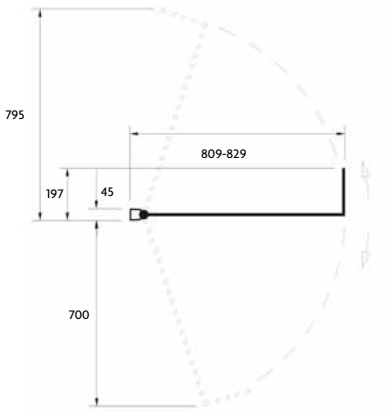

ZEST folding bath screen

1556mm high
L Shaped Screen