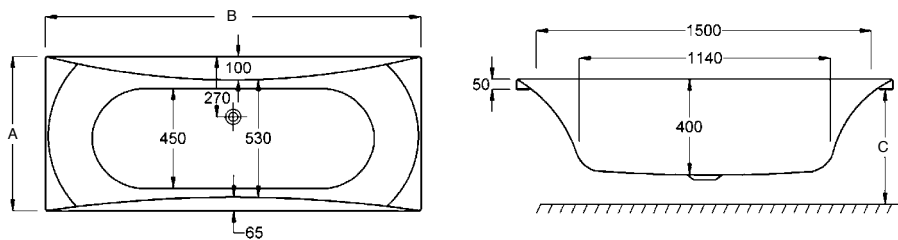

GARNET bath

WWB17GAR70-WH 1700 x 700mm Garnet Double Ended Bath No TH

WWB17GAR75-WH 1700 x 750mm Garnet Double Ended Bath No TH