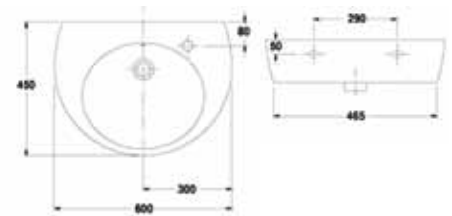

	A	B	C	D
600	600	500	220	820
650	650	540	225	820

CORAL sanitary ware

WWB-CO50RBA1-WH
500mm Basin Right Handed

WWB-CO56RBA1-WH
560mm Basin Right Handed

WWB-CO60RBA1-WH
600mm Basin Right Handed

WWB-CO59LABA-WH
590mm Basin Left Handed Asymetrical