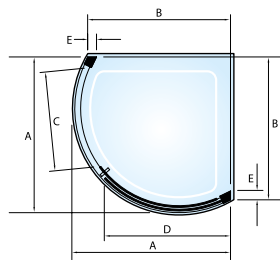

Side Access