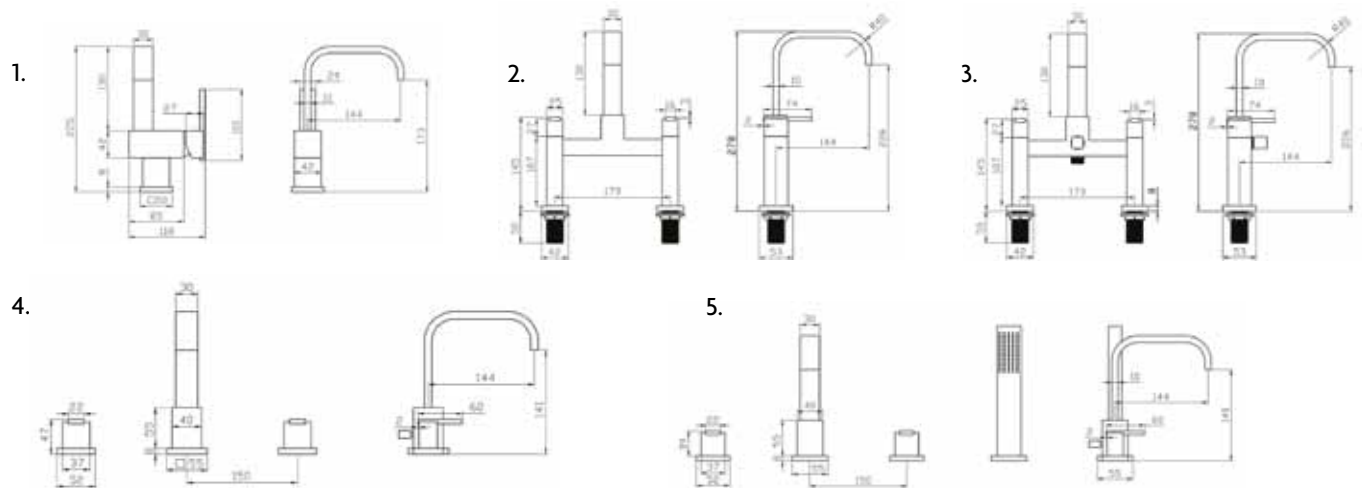

AGATE taps

1. WWB-AGMBM Monobloc Basin Mixer c/w Pop up Waste
2. WWB-AGBF Bath Filler
3. WWB-AGBSM Deck Bath/Shower Mixer with Kit
4. WWB-AG3HBS 3 Hole Bath Set
5. WWB-AG4HBS 4 Hole Bath Set