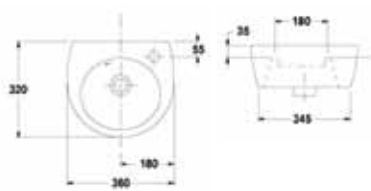

WWB-CO36CBA1-WH
360mm Cloakroom Basin