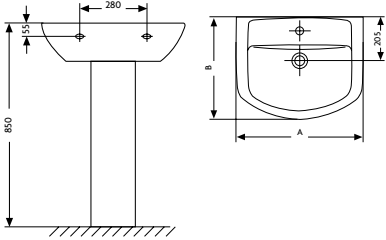

WWB-BEPA-WH
Close Coupled WC Pan

WWB-BEWHPA-WH
Wall Hung Pan

WWB-BECIC-WH
Close Coupled Cistern

RUBY sanitary ware

WWB-RU550BA1-WH
550mm 1th Basin

WWB-RU600BA1-WH
600mm 1th Curved Basin

WWB-RUP-WH
Pedestal

	A	B
550	550	450
600	600	480