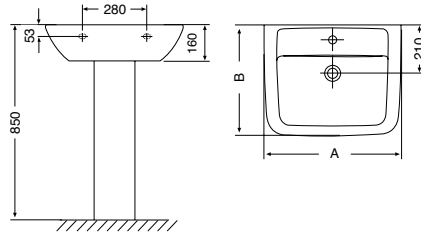

WWB-BEPA-WH
Close Coupled WC Pan

WWB-BEWHPA-WH
Wall Hung Pan

WWB-BECIC-WH
Close Coupled Cistern

RUBY sanitary ware

WWB-RU550BA1-WH
550mm 1th Basin

WWB-RU600BA1-WH
600mm 1th Curved Basin

WWB-RUP-WH
Pedestal

	A	B
550	550	450
600	600	480