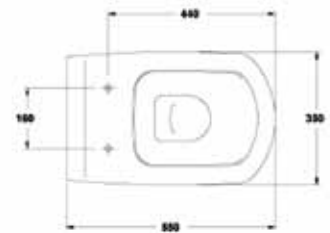

RUBY sanitary ware

WWB-RU600BA1-WH
600mm 1th Curved Basin

WWB-RUP-WH
Pedestal

	A	B
550	550	450
600	600	480

WWB-RU60SBA1-WH
600mm 1th Square Basin

	A	B
450	450	360
600	600	480

WWB-RUPA-WH
Close Coupled WC Pan

WWB-RUPPA-WH
Premier Close Coupled BTW WC Pan Only