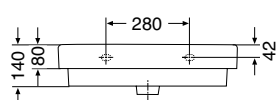

WWB-AMWHPA-WH
Wall Hung Pan

PHOENIX sanitary ware

WWB-PH45S01-WH
450mm 1th Sit-on Basin

WWB-PH45S0N-WH
450mm No Tap Hole Sit-on Basin

WWB-PH60SL1-WH
600mm 1th Slab Basin

GLANCE bath

WWB17GL-WH 1700 x 700mm Glance Bath No TH