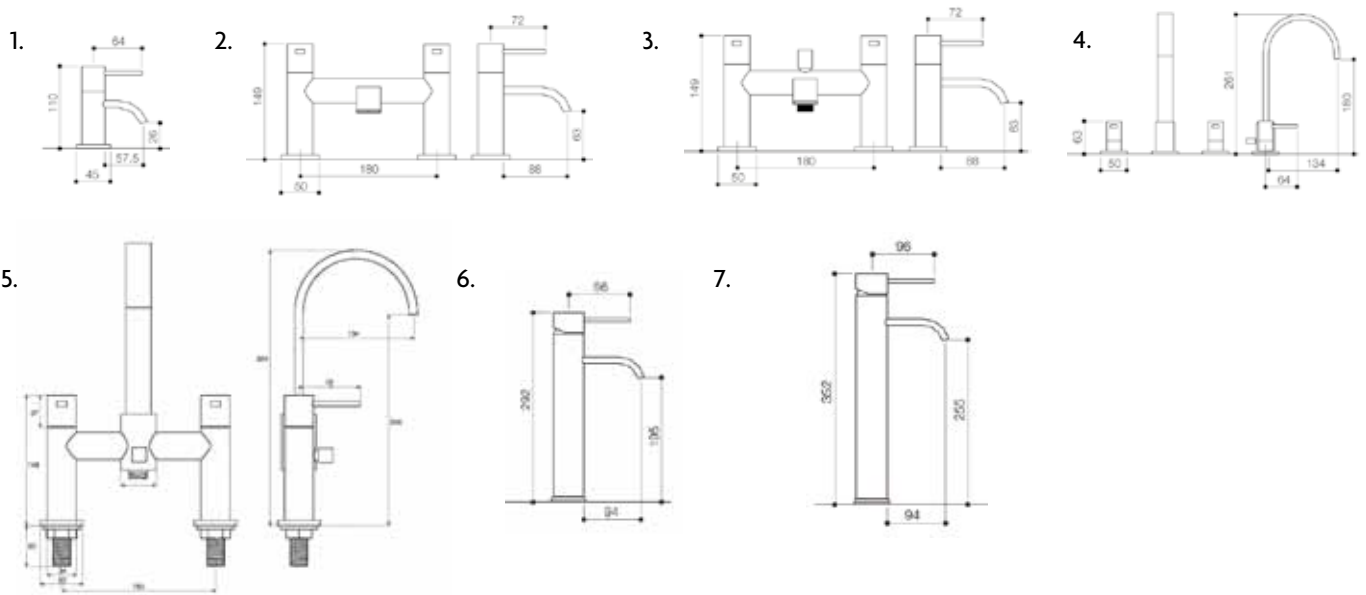

TOPAZ taps

1. WWB-TMBM	Monobloc Basin Mixer c/w Pop Up Waste
2. WWB-TDBF	Bath Filler
3. WWB-TBSM	Bath/Shower Mixer with Kit
4. WWB-T4HBS	4 Hole Bath Set
5. WWB-THSBSM	2 Tap Hole High Spout Bath/ Shower Mixer With Kit
6. WWB-TMFBM	Freestanding Basin Monobloc Mixer Medium
7. WWB-TTFBM	Freestanding Basin Monobloc Mixer Tall