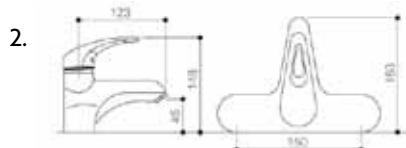

SILICA taps

1. WWB-SMBM Monobloc Basin Mixer c/w Pop Up Waste
2. WWB-SDBF Deck Bath Filler
3. WWB-SBSM Deck Bath/Shower Mixer with Kit
4. WWB-SIBF 1th Bath Filler
5. WWB-SIBSM 1th Bath/Shower Mixer with Kit