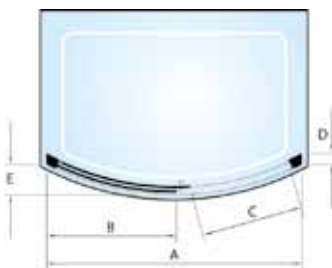

ZONE bow fronted sliding doors

		Adjustment (mm)		Dimensions (mm)				
		Recess (Door Only)	Corner (Door + 1 Side Panel)	B	C	D	E	F
Code	Product Size	A	A	B	C	D	E	F
WWB-Z0270	1200 Bow Fronted Sliding Door Silver/Clear	1145-1175	1164-1180	583-598	470	52	136	-
WWB-Z0280	1500 Bow Fronted Sliding Door Silver/Clear	1470-1550	1472-1489	595-612	512	254-271	49	183
WWB-Z0290	1700 Bow Fronted Sliding Door Silver/Clear	1655-1690	1657-1674	693-710	608	253-270	49	205
Enclosure Height - 1850mm - excluding tray								
Bowed Door can be fitted to open either left or right handed