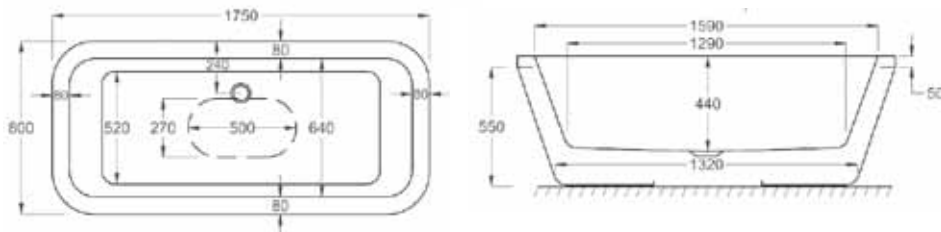

WWB17SA-WH 1750 x 800mm Sapphire Square Free Standing No Tap Hole Bath & Panel