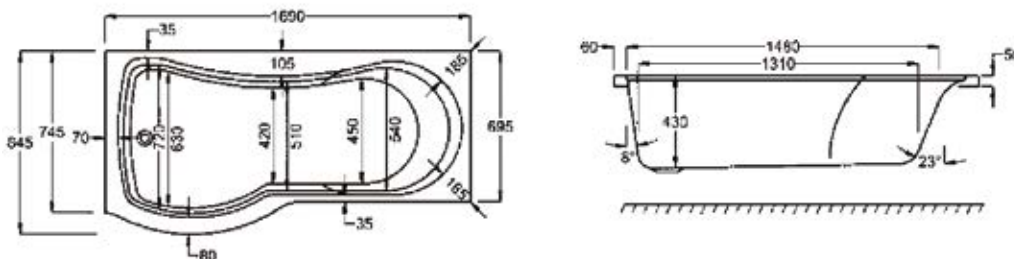

GALENA bath

WWB17GALLH-WH 1700 x 850mm Galena L/H Showerbath Only No TH

WWB17GALRH-WH 1700 x 850mm Galena R/H Showerbath Only No TH