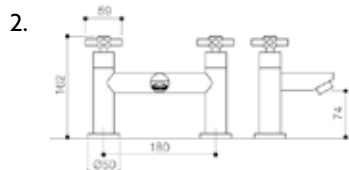

TECHNICAL specification

FLINT taps

1. WWB-FMBM Monobloc Basin Mixer c/w Pop Up Waste
2. WWB-FBF Bath Filler
3. WWB-FBSM Bath/Shower Mixer with Kit
4. WWB-FBTM 1 Tap Hole Bidet Mixer