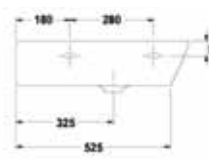

WWB-COLHSP-WH
Semi Pedestal Left Handed