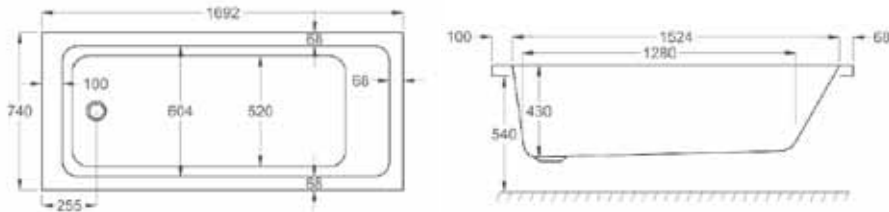

JASPER bath

WWB17JA-WH 1700 x 750mm Jasper Single Ended Bath No Tap Hole

WWB17JAFP-WH 1700 x 540mm Jasper Front Bath Panel