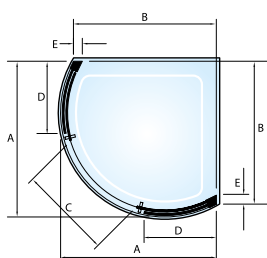

ZONE curved sliding doors

Code	Product Size	Adjustment (mm)			Dimension (mm)					
		A	B	C	D	E	F	G	H	I
WWB-Z0380	810 Curved Sliding Door Centre Access	780-795	750-765	445	352-367	50	-	-	-	-
WWB-Z0400	910 Curved Sliding Door Centre Access	880-895	805-820	530	405-420	52	-	-	-	-
WWB-Z0550	1000 x 810 Offset Curved Sliding Door Centre Access	970-985	780-795	530	943-958	643-658	423-438	406-421	58	50
WWB-Z0420	810 Curved Sliding Door Side Access	780-795	750-765	480	602-617	50	-	-	-	-
WWB-Z0440	910 Curved Sliding Door Side Access	880-895	805-820	575	707-722	52	-	-	-	-
WWB-Z0530	1000 x 810 Offset Curved Sliding Door Side Access	970-985	780-795	575	943-958	643-658	717-732	58	50	-

Enclosure Height - 1850mm - excluding tray

Side access enclosures can be fitted to open either left hand or right hand

Centre Access