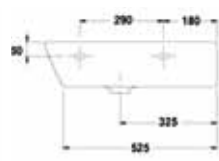

	A	B	C	D
600	600	500	220	820
650	650	540	225	820

CORAL sanitary ware

WWB-CO50RBA1-WH
500mm Basin Right Handed

WWB-CO56RBA1-WH
560mm Basin Right Handed

WWB-CO60RBA1-WH
600mm Basin Right Handed

WWB-CO59LABA-WH
590mm Basin Left Handed Asymetrical