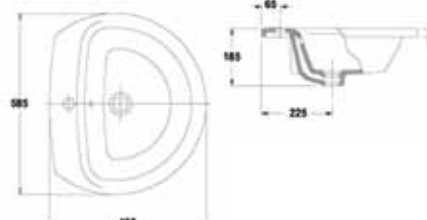

WWB-BE58VBA1-WH
580mm 1 Tap Hole Vanity Basin