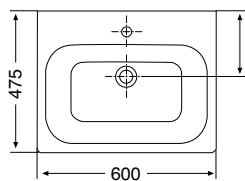

WWB-AMWHPA-WH
Wall Hung Pan

PHOENIX sanitary ware

WWB-PH45S01-WH
450mm 1th Sit-on Basin

WWB-PH45S0N-WH
450mm No Tap Hole Sit-on Basin

WWB-PH60SL1-WH
600mm 1th Slab Basin

GLANCE bath

WWB17GL-WH 1700 x 700mm Glance Bath No TH