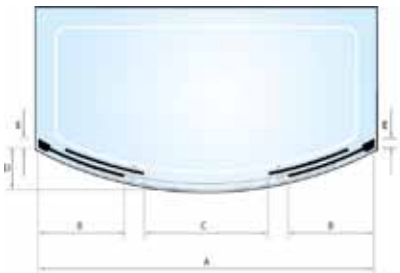

Enclosure Height - 1900mm - excluding tray

Bi-fold doors can be fitted to open either left handed or right handed

ZEST sliding doors

Code	Product Size	Adjustment (mm)			Dimensions (mm)			
		Door Only	Door + 1 panel	Door + 2 panels	B	C	D	E
WWB-ZE55	1200 Sliding Side Access	1165-1205	1171-1191	1177	493-513	401	163-183	42
WWB-ZE80	1500 Sliding Side Access	1465-1505	1471-1491	1477	593-613	501	263-283	42

Enclosure Height - 1900mm - excluding tray

Side access doors can be fitted to open either left handed or right handed

Centre Access

Side Access

ZEST bowed sliding doors

Code	Product Size	Adjustment (mm)			Dimensions (mm)				
		Recess (Door Only)	Corner (Door + 1 panel)	Peninsula (Door + 2 panels)	B	C	D	E	F
		A	A	A					
WWB-ZE270	1200 Centre Access	1170-1205	1172-1189	1174	297-314	458	145	49	-

Door Height - 1900mm - excluding tray

ZEST curved sliding doors

Code	Product Size	Adjustment (mm)			Dimension (mm)					
		A	B	C	D	E	F	G	H	I
WWB-ZE190	Zest Curved Slider Centre Access 910mm	880-897	801-818	558	376-393	49	-	-	-	-
WWB-ZE210	Zest Curved Slider Centre Access 1000mm	970-987	828-845	642	413-430	59	-	-	-	-
WWB-ZE230	Zest Off Curved Slider Centre Access 1000 x 810mm	970-987	780-797	558	937-954	638-655	380-397	360-377	59	44
WWB-ZE250	Zest Off Curved Slider Centre Access 1200 x 910mm	1170-1187	880-987	618	1148-1165	707-724	465-482	443-460	59	43
WWB-ZE200	Zest Curved Slider Side Access 910mm	880-897	801-818	475	585-602	262-279	49	-	-	-
WWB-ZE220	Zest Curved Slider Side Access 1000mm	970-987	828-845	566	675-692	247-264	59	-	-	-
WWB-ZE240	Zest Off Curved Slider Side Access 1000 x 810mm	970-987	780-797	475	937-954	638-655	268-285	579-596	59	44
WWB-ZE260	Zest Off Curved Slider Side Access 1200 x 910mm	1170-1187	880-897	596	1148-1165	707-724	268-285	698-715	59	43