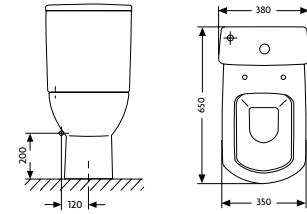

WWB-RUCIC-WH
Close Coupled Push Button Cistern

WWB-RUPA-WH
Close Coupled WC Pan