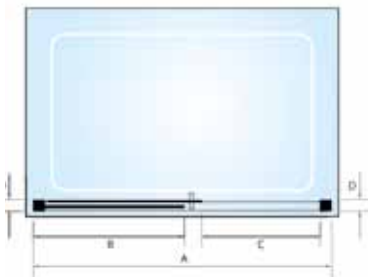

ZONE straight sliding doors

		Adjustment (mm)		Dimensions (mm)		
		Recess (Door Only)	Corner (Door + 1 Side Panel)	B	C	D
Code	Product Size	A	A	B	C	D
WWB-Z0470	1000 Sliding Doors Silver/Clear	945-985	972-992	480-500	350	45
WWB-Z0480	1100 Sliding Doors Silver/Clear	1045-1085	1072-1092	530-550	400	45
WWB-Z0490	1200 Sliding Doors White/Clear	1145-1185	1172-1192	580-600	450	45
WWB-Z0500	1200 Sliding Doors Silver/Clear	1145-1185	1172-1192	580-600	450	45
WWB-Z0510	1400 Sliding Doors Silver/Clear	1345-1385	1372-1392	680-700	550	45
WWB-Z0520	1500 Sliding Doors Silver/Clear	1445-1485	1472-1492	780-800	550	45
WWB-Z0525	1700 Sliding Doors Silver/Clear	1645-1685	1672-1692	980-1000	550	45
Enclosure Height - 1850mm - excluding tray						