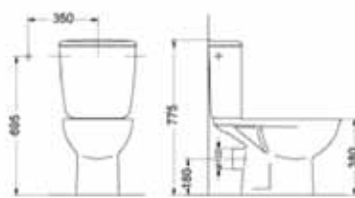

TECHNICAL specification

178

1105

1

TECHNICAL specification

JADE sanitary ware

- WWB-JA55BA1-WH 550mm 1th Basin
- WWB-JA60BA1-WH 600mm 1th Basin
- WWB-JA65BA1-WH 650mm 1th Basin
- WWB-JAP-WH Pedestal

- WWB-JACIC-WH Close Coupled Pushbutton Cistern
- WWB-JAPA-WH Close Coupled WC Pan