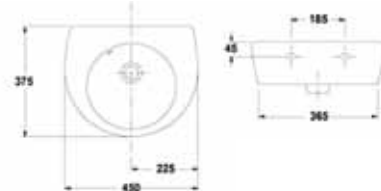

WWB-CO45CBA1-WH
450mm Cloakroom Basin