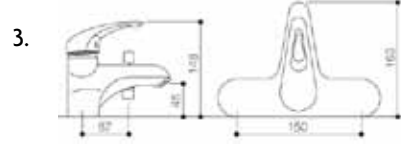

SILICA taps

1. WWB-SMBM Monobloc Basin Mixer c/w Pop Up Waste
2. WWB-SDBF Deck Bath Filler
3. WWB-SBSM Deck Bath/Shower Mixer with Kit
4. WWB-SIBF 1th Bath Filler
5. WWB-SIBSM 1th Bath/Shower Mixer with Kit