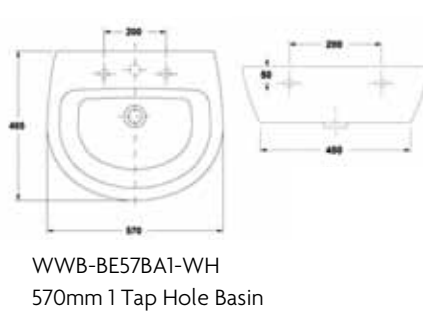

WWB-OPCIC-WH
 Close Coupled Cistern
 WWB-OPPA-WH
 Close Coupled WC Pan

WWB-OPPPA-WH
 Premier Close Coupled WC Pan
 WWB-OPPCIC-WH
 Premier Close Coupled Cistern

BERYL sanitary ware

WWB-BE51BA1-WH
510mm 1 Tap Hole Basin