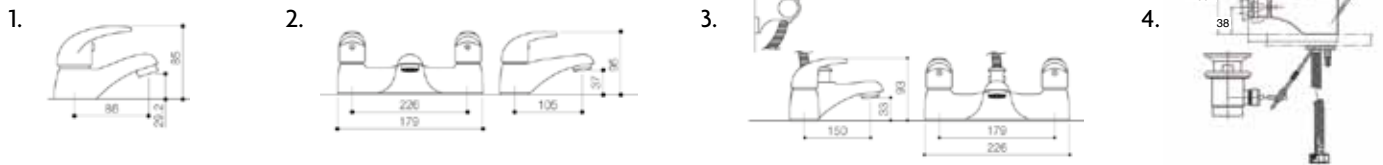

MICA taps

1. WWB-MMBM Monobloc Basin Mixer c/w Pop Up Waste
2. WWB-MBF Bath Filler
3. WWB-MBSM Deck Bath/Shower Mixer with Kit
4. WWB-MSLBM 1 Tap Hole Bidet Mixer