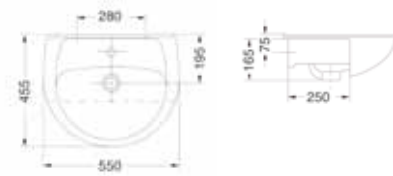

WWB-OP55SRB1-WH
550mm 1th Semi Recessed Basin