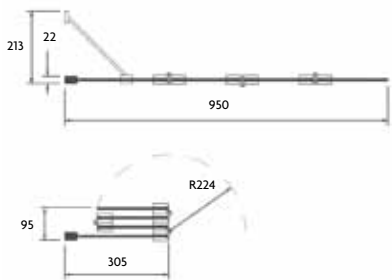

1500mm high
4 Panel Compact