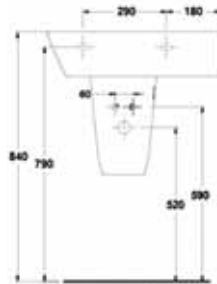

WWB-COLHSP-WH
Semi Pedestal Left Handed