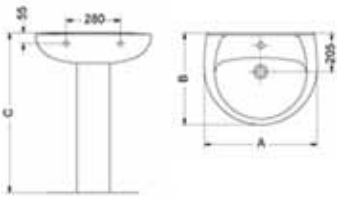

TECHNICAL specification

178

1105

1

TECHNICAL specification

JADE sanitary ware

- WWB-JA55BA1-WH 550mm 1th Basin
- WWB-JA60BA1-WH 600mm 1th Basin
- WWB-JA65BA1-WH 650mm 1th Basin
- WWB-JAP-WH Pedestal

- WWB-JACIC-WH Close Coupled Pushbutton Cistern
- WWB-JAPA-WH Close Coupled WC Pan