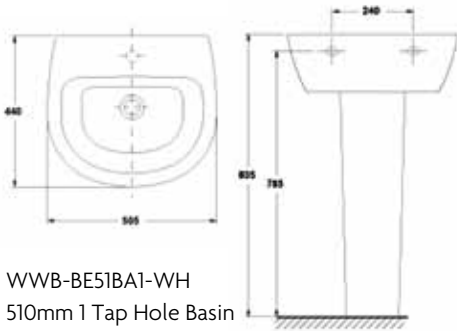

WWB-BE57BA1-WH
570mm 1 Tap Hole Basin

WWB-BEP-WH
Pedestal

BERYL sanitary ware

WWB-BE51BA1-WH
510mm 1 Tap Hole Basin