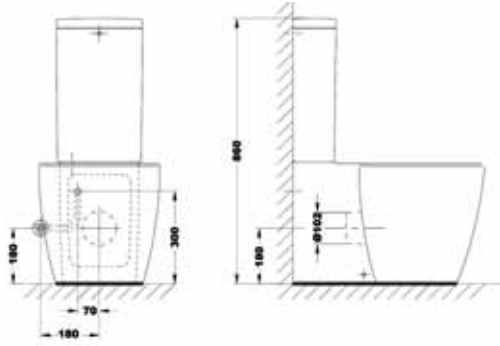

WWB-RUPPA-WH
Premier Close Coupled BTW WC Pan Only

WWB-RUBTWPA-WH
Back To Wall WC Pan

AMBER sanitary ware

WWB-AM60BA1-WH
600mm 1th Basin

WWB-AMSP-WH
Semi Pedestal White

WWB-AMPA-WH
Close Coupled WC Pan

WWB-AMCIC-WH
Close Coupled Pushbutton
Tall Extended Cistern