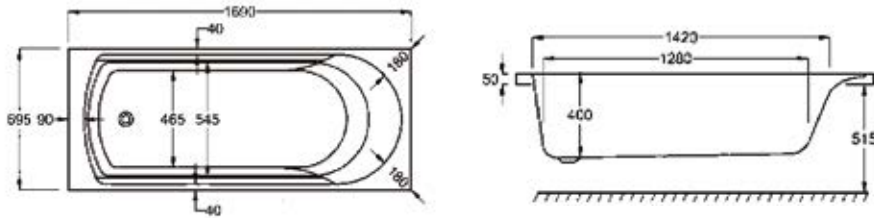

WWB-AMWHPA-WH
Wall Hung Pan

PHOENIX sanitary ware

WWB-PH45S01-WH
450mm 1th Sit-on Basin

WWB-PH45S0N-WH
450mm No Tap Hole Sit-on Basin

WWB-PH60SL1-WH
600mm 1th Slab Basin

GLANCE bath

WWB17GL-WH 1700 x 700mm Glance Bath No TH