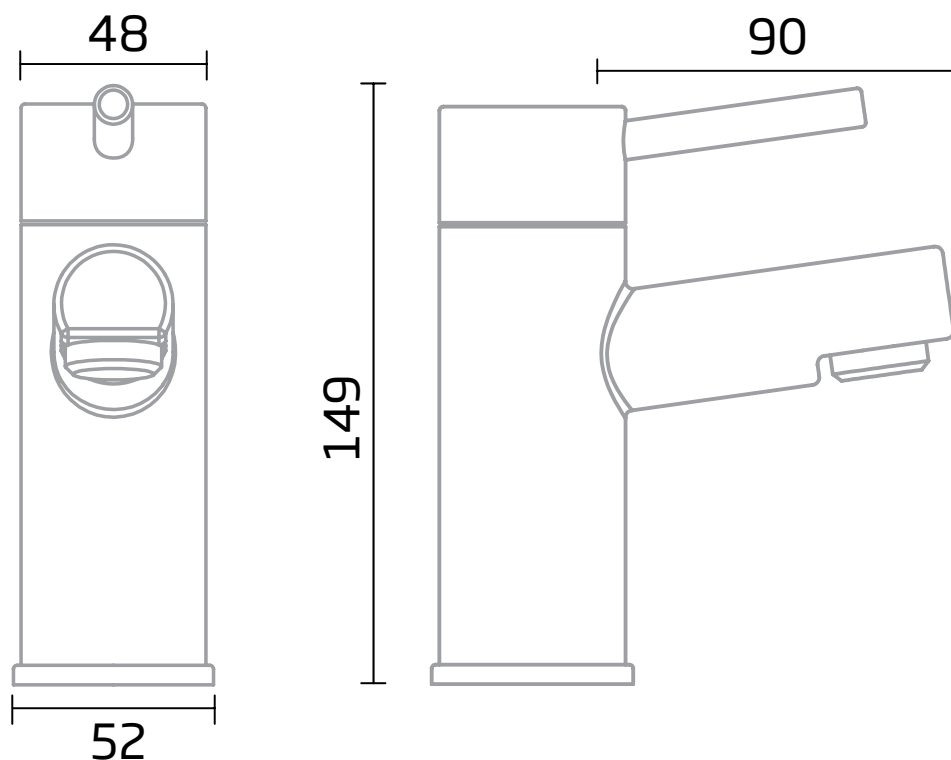

Technical Data Sheet

Joy Basin Mixer - TR1002

trade

bathroom products

No.	Description	Code	Fixings Included
1	Joy Basin Mixer	TR1002	YES

Min Pressure:	0.2bar
0.2bar	6 litres / min
0.3bar	7 litres / min
0.4bar	8.1 litres / min
0.5bar	9 litres / min
1bar	12.2 litres / min
2bar	17 litres / min
3bar	21 litres / min

Dimensions - TR1002

Diagrams not to scale. All dimensions in mm (tolerance of +/-5mm)

*Dimensions are subject to change, customers are advised to measure actual product before commencing installation.

FAQs

What is the size of the tap tail connection? The tap tails have a standard 1/2" BSP fixing.

What bore is the tap tail? The tails have a 10mm internal bore.

What length are the tap tails? The tails are 300mm in length.

Min Pressure:	0.1bar
0.2bar	14.8 litres / min
0.3bar	15.2 litres / min
0.4bar	16.7 litres / min
0.5bar	18.5 litres / min
1bar	25.7 litres / min
2bar	32.5 litres / min

Dimensions - TR1005

Diagrams not to scale. All dimensions in mm (tolerance of +/-5mm)