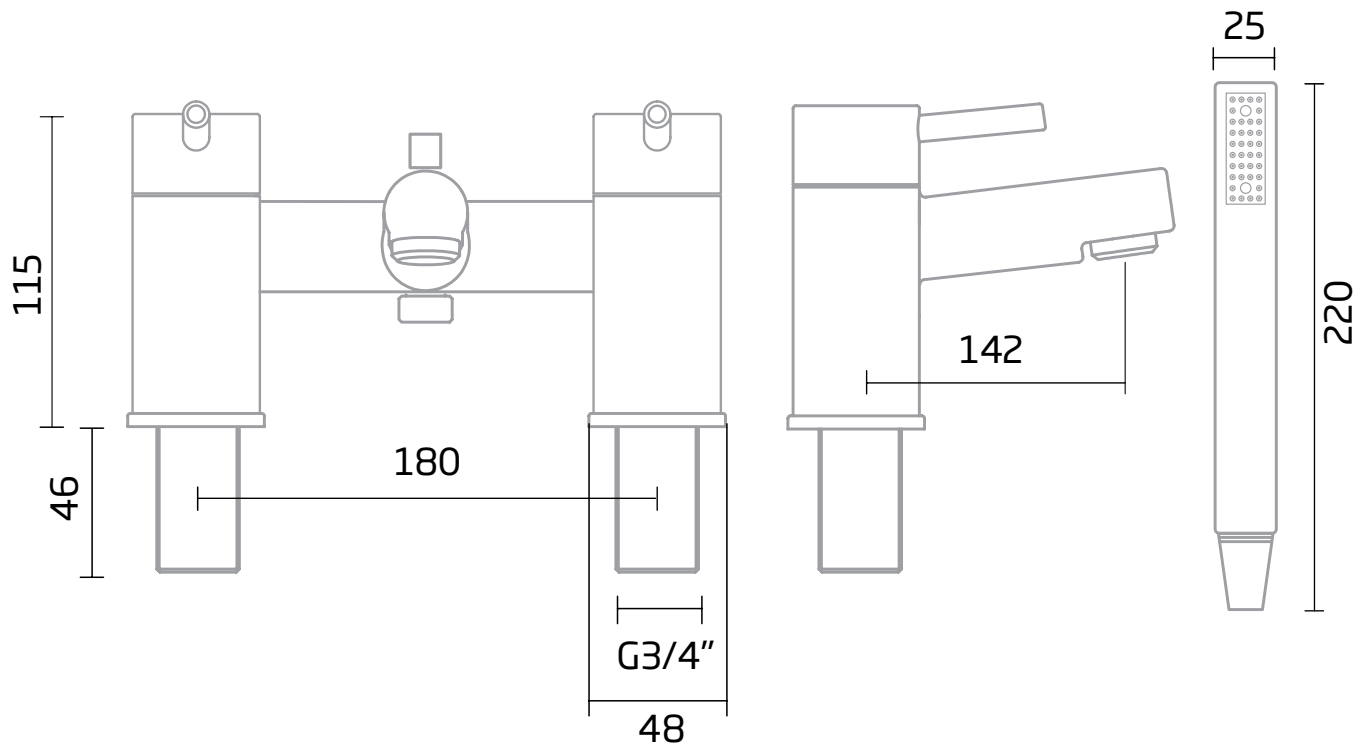

Dimensions - TR1002

Diagrams not to scale. All dimensions in mm (tolerance of +/-5mm)

*Dimensions are subject to change, customers are advised to measure actual product before commencing installation.

FAQs

What size plumbing fittings are needed for the threaded legs? This product will work with standard 3/4" plumbing fittings.

Technical Data Sheet

Joy Bath Shower Mixer - TR1012

No.	Description	Code	Fixings Included
1	Joy Bath Shower Mixer	TR1012	YES

Min Pressure:	0.3bar
0.2bar	12 litres / min
0.3bar	13.8 litres / min
0.4bar	15.7 litres / min
0.5bar	17.8 litres / min
1bar	25.7 litres / min
2bar	32.5 litres / min

Dimensions - TR1012

Diagrams not to scale. All dimensions in mm (tolerance of +/-5mm)

What size plumbing fittings are needed for the threaded legs? This product will work with standard 3/4" plumbing fittings.

What size are the connections for the shower hose? The threaded connections on the shower hose are a standard 1/2" BSP connection.