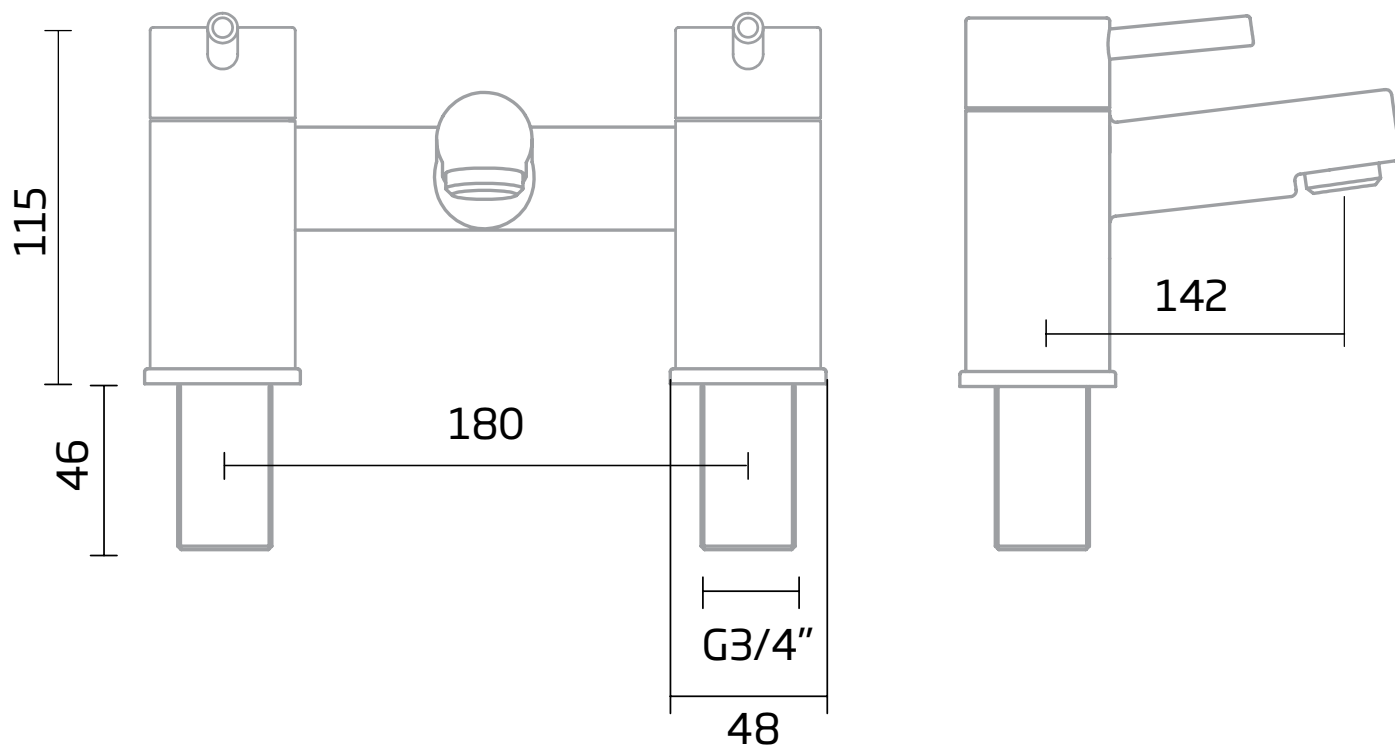

Dimensions - TR1002

Diagrams not to scale. All dimensions in mm (tolerance of +/-5mm)

*Dimensions are subject to change, customers are advised to measure actual product before commencing installation.

FAQs

What is the size of the tap tail connection? The tap tails have a standard 1/2" BSP fixing.

What bore is the tap tail? The tails have a 10mm internal bore.

What length are the tap tails? The tails are 300mm in length.

Does the tap come fitted with an aerator? Yes, the aerator comes pre-installed but can be replaced.

Technical Data Sheet

Joy Bath Filler - TR1005

trade

bathroom products

No.	Description	Code	Fixings Included
1	Joy Bath Filler	TR1005	YES

Min Pressure:	0.1bar
0.2bar	14.8 litres / min
0.3bar	15.2 litres / min
0.4bar	16.7 litres / min
0.5bar	18.5 litres / min
1bar	25.7 litres / min
2bar	32.5 litres / min

Dimensions - TR1005

Diagrams not to scale. All dimensions in mm (tolerance of +/-5mm)