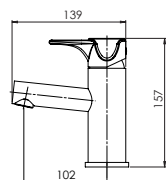

**WRAS**  
APPROVED  
PRODUCT

Push fit brackets supplied with all bar mixers

Call: 02476 234 776 | Email: [specification@tritonshowers.co.uk](mailto:specification@tritonshowers.co.uk) | Web: [www.tritonshowers.co.uk](http://www.tritonshowers.co.uk)

# Dene Tap Range

**TRITON**

See you first thing Britain

Ease of Installation

Basin Tap Pair\*  
**UNDETPBAS**

Basin Mono Mixer Tap\*  
**UNDETPBAM**

Bath Filler  
**UNDETPBF**

Bath Shower Mixer  
**UNDEBSM**