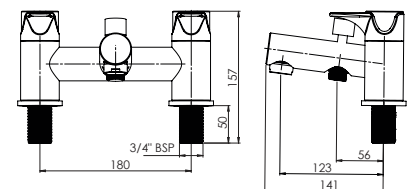

# Dene Tap Range

**TRITON**

See you first thing Britain

Ease of Installation

Basin Tap Pair\*  
**UNDETPBAS**

Basin Mono Mixer Tap\*  
**UNDETPBAM**

Bath Filler  
**UNDETPBF**

Bath Shower Mixer  
**UNDEBSM**