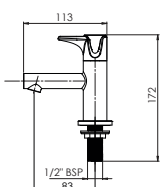

**WRAS**  
APPROVED  
PRODUCT

Push fit brackets supplied with all bar mixers

Call: 02476 234 776 | Email: [specification@tritonshowers.co.uk](mailto:specification@tritonshowers.co.uk) | Web: [www.tritonshowers.co.uk](http://www.tritonshowers.co.uk)

# Dene Tap Range

**TRITON**

See you first thing Britain

Ease of Installation

Basin Tap Pair\*  
**UNDETPBAS**

Basin Mono Mixer Tap\*  
**UNDETPBAM**

Bath Filler  
**UNDETPBF**

Bath Shower Mixer  
**UNDEBSM**