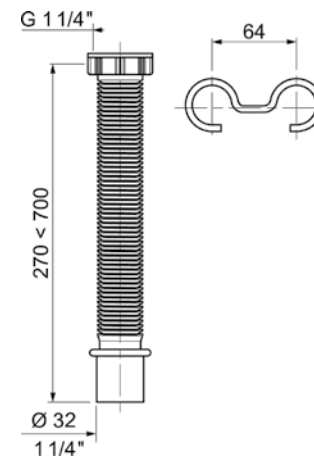

TAP HOLE STOPPERS

Description	TAP HOLE STOPPER, PLASTIC CHROME	TAP HOLE STOPPER, PLASTIC WHITE
Reference	QTH01CP	QTH01WH
EAN code	5024139356222	5024139356253
Packaging	Bag	Bag
Multiple / boxed qty	01/300	01/300

ADAPTORS

Description	Ø40MM TO Ø1 1/2" - EU TO UK CONVERSION ADAPTOR	Ø32MM TO Ø1 1/4" - EU TO UK CONVERSION ADAPTOR	1 1/4" COMPRESSION ADAPTOR FOR VERTICAL SENZO 30717469
Reference	39452001	39452002	30720532
EAN code	3375539056208	3375537162970	3375537204557
Packaging	Bulk	Bulk	Bag
Multiple / boxed quantity	01/440	01/350	01/300

WASTE CONNECTORS

1 1/4" EXTENDABLE CONNECTOR X Ø32MM OUTLET, SUPPLIED WITH FIXING HOOK	1 1/2" EXTENDABLE CONNECTOR X Ø40MM OUTLET, SUPPLIED WITH FIXING HOOK
73130001	73150001
3375536033578	3375536033592
Bag	Bag
01/120	01/100

# SHOWER TRAY FEET

ACCESSORIES **SHOWER TRAY FEET**

ADJUSTABLE FROM 58mm to 172mm

104mm wide base: To increase reliability and easy floor installation.

- > **ROBUST:** Each foot withstands 450kg.
- > **HEIGHT ADJUSTABLE:** From 58mm – 172mm
- > **ACCURATE SETTING:** Adjustment indicators for precision setting.
- > **STABILITY:** Non-slip pad.
- > **INCREASED SAFETY:** Each foot has four floor fixing points.