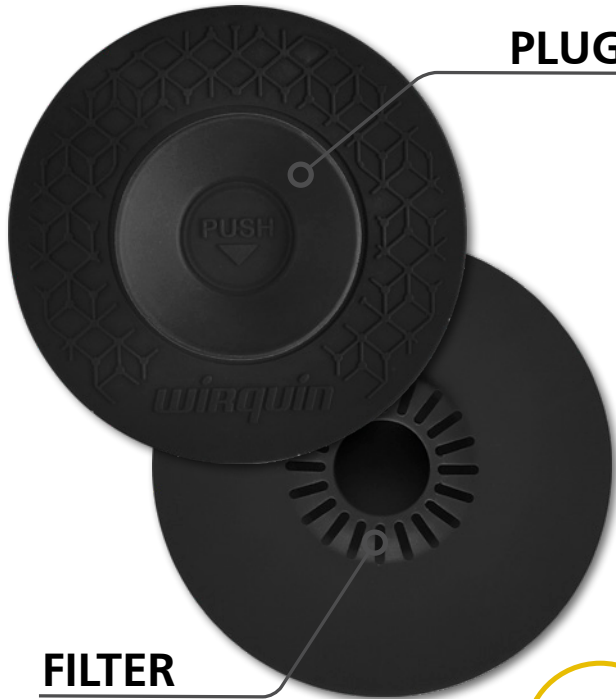

# UPPY

UNIVERSAL PLUG UPPY

PLUG

Close

Open + Stick function

FILTER

- > THE SMART 2 IN 1 PLUG FOR KITCHEN AND BATHROOM!
- > 2 IN 1 PLUG: With integrated filter.
- > UNIVERSAL PRODUCT FOR DEFECTIVE PLUGS: 110mm
- > EASY TO CLEAN

Description	Reference	EAN code	Packaging	Multiple/Packaging
UPPY BLACK	30722894	3375537227761	Blister	42
UPPY WHITE	30722337	3375537222575	Blister	42

PLUGS

Description	BATH OR BASIN QUICK CLAC PLUG, STAINLESS STEEL	1 3/4" BATH POP UP PLUG, CHROME	1 1/4" BASIN POP UP PLUG, CHROME	1 1/4" POLY PLUG, BLACK	1 1/4" METAL PLUG, CHROME	1 1/2" POLY PLUG, BLACK	1 1/2" METAL BATH AND SINK PLUG, CHROME	UNIVERSAL PLUG GREY
Reference	SP9260	QHP13CP	QBP13CP	QBP01BL	QBP11CP	QHP01BL	30719942	39224001
EAN code	3375536004745	5024139066343	5024139090676	5024139059239	5024139056948	5024139084804	3375537198658	3375537144594
Packaging	Bag	Bag	Bag	Loose	Bag	Loose	Bag	Blister
Multiple / boxed qty	01/100	01/108	01/150	01/350	01/350	01/500	01/300	01/240

TAP HOLE STOPPERS

Description	TAP HOLE STOPPER, PLASTIC CHROME	TAP HOLE STOPPER, PLASTIC WHITE
Reference	QTH01CP	QTH01WH
EAN code	5024139356222	5024139356253
Packaging	Bag	Bag
Multiple / boxed qty	01/300	01/300