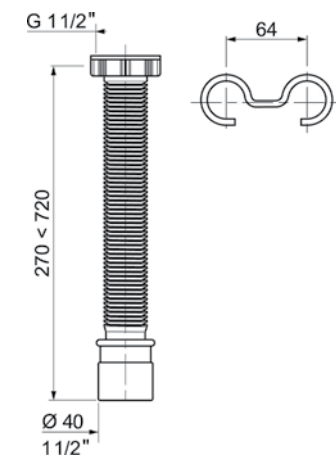

TAP HOLE STOPPERS

Description	TAP HOLE STOPPER, PLASTIC CHROME	TAP HOLE STOPPER, PLASTIC WHITE
Reference	QTH01CP	QTH01WH
EAN code	5024139356222	5024139356253
Packaging	Bag	Bag
Multiple / boxed qty	01/300	01/300

ADAPTORS

Description	Ø40MM TO Ø1 1/2" - EU TO UK CONVERSION ADAPTOR	Ø32MM TO Ø1 1/4" - EU TO UK CONVERSION ADAPTOR	1 1/4" COMPRESSION ADAPTOR FOR VERTICAL SENZO 30717469
Reference	39452001	39452002	30720532
EAN code	3375539056208	3375537162970	3375537204557
Packaging	Bulk	Bulk	Bag
Multiple / boxed quantity	01/440	01/350	01/300

WASTE CONNECTORS

1 1/4" EXTENDABLE CONNECTOR X Ø32MM OUTLET, SUPPLIED WITH FIXING HOOK	1 1/2" EXTENDABLE CONNECTOR X Ø40MM OUTLET, SUPPLIED WITH FIXING HOOK
73130001	73150001
3375536033578	3375536033592
Bag	Bag
01/120	01/100

# SHOWER TRAY FEET

ACCESSORIES **SHOWER TRAY FEET**

ADJUSTABLE FROM 58mm to 172mm

104mm wide base: To increase reliability and easy floor installation.

- > **ROBUST:** Each foot withstands 450kg.
- > **HEIGHT ADJUSTABLE:** From 58mm – 172mm
- > **ACCURATE SETTING:** Adjustment indicators for precision setting.
- > **STABILITY:** Non-slip pad.
- > **INCREASED SAFETY:** Each foot has four floor fixing points.