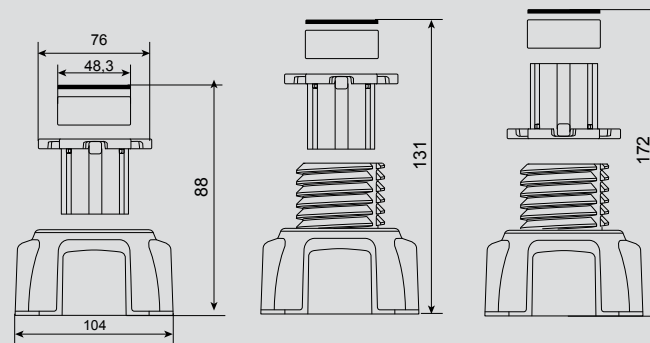

# SHOWER TRAY FEET

ACCESSORIES **SHOWER TRAY FEET**

ADJUSTABLE FROM 58mm to 172mm

104mm wide base: To increase reliability and easy floor installation.

- > **ROBUST:** Each foot withstands 450kg.
- > **HEIGHT ADJUSTABLE:** From 58mm – 172mm
- > **ACCURATE SETTING:** Adjustment indicators for precision setting.
- > **STABILITY:** Non-slip pad.
- > **INCREASED SAFETY:** Each foot has four floor fixing points.

> **EASY HEIGHT ADJUSTMENT**

58mm

✓ **TIP:** By removing the extension leg, the tray can be installed with a minimum height of on 58mm.

Reference	30719767
EAN code	3375537196944
Packaging	Bag of 4
Multiple / boxed quantity	01/10