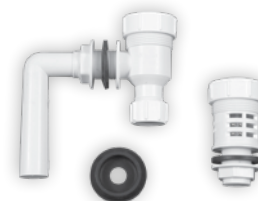

TANKS			
Description	4 GALLON/18 LITRE TANK	4 GALLON/18 LITRE TANK LID	BYELAW 30 KIT ENGLAND & WALES	BYELAW 60 KIT SCOTLAND
Reference	TTR0400	TLR0400	TBL3000	TBL6000
EAN code	5017134107258	5017134107067	5017134128857	5017134128864