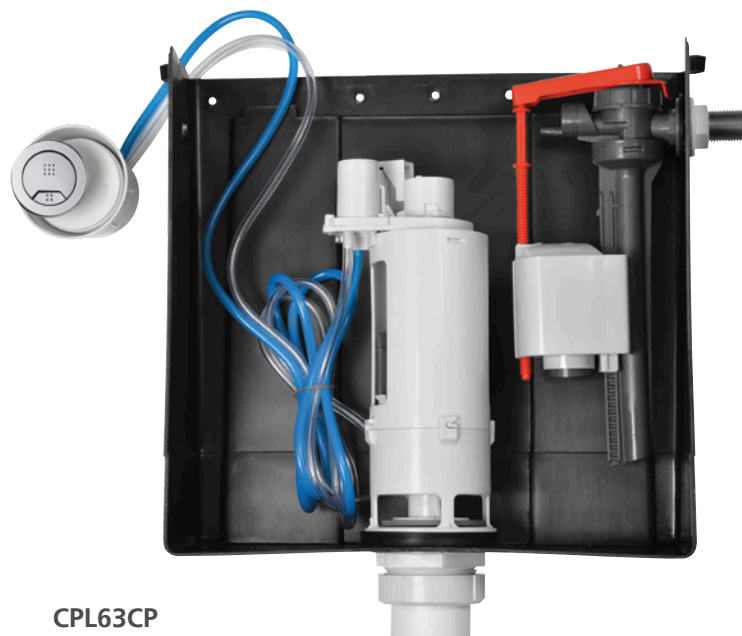

CONCEALED CISTERN PNEU COMPACT

- Ideal for bathroom furniture and in wall installations
- Water saving - dual / single flush valve options and delayed action inlet valve
- 1.5m air hose
- Fittings and flushpipe included
- W - 336mm x H - 320mm x D - 140mm

*Flushing Valve

CPL63CP

Reference	CPL41CP	CPL43CP	CPL61CP	CPL62CP	CPL63CP
EAN code	5017134114546	5017134120219	5017134119435	5017134119473	5017134119497
Packaging	Box	Box	Box	Box	Box
Pallet	1/54	1/54	1/54	1/54	1/54
Outlet	1 1/2"	1 1/2"	2"	2"	2"
Flush	Single Flush Kayla - Pneumatic	Single Flush Kayla - Pneumatic	Dual Flush Kayla - Pneumatic	Dual Flush Kayla - Pneumatic	Dual Flush Kayla - Pneumatic
Flush volumes	6l, 5l + 4l	6l, 5l + 4l	6/5l, 5/3l + 4/2.6l	6/5l, 5/3l + 4/2.6l	6/5l, 5/3l + 4/2.6l
Inlet	Side Entry Jollyfill	Bottom Entry Jollyfill	Side Entry Jollyfill	Bottom Entry Jollyfill	Side Entry Jollyfill
Access	Front & Top	Front & Top	Front & Top	Front & Top	Front & Top
Internal overflow	✓	✓	✓	✓	✓
Isolation valve	x	x	x	x	x
Assembled	✓	✓	✓	✓	✓
Button	Chrome - 50mm Kara	Chrome - 50mm Kara	x	x	Chrome - 72mm Kara
Spares & accessories	Refer to page 74