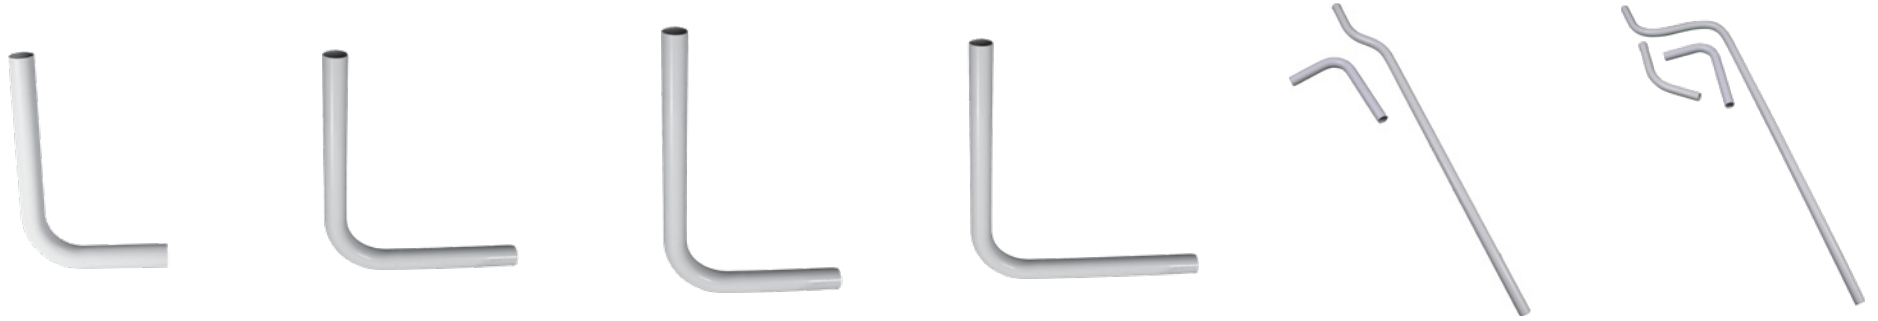

FLUSHPIPES

Description	WHITE 3 1/2" X 7 1/2" (LOW LEVEL) FLUSHPIPE	WHITE 18" X 18" (LOW LEVEL) FLUSHPIPE	WHITE 24" X 18" (LOW LEVEL) FLUSHPIPE	WHITE 24" X 24" (LOW LEVEL) FLUSHPIPE	WHITE 5" 6" TWO PIECE HIGH LEVEL (BACK WALL) FLUSHPIPE	WHITE 7" 0" THREE PIECE HIGH LEVEL (SIDE WALL) FLUSHPIPE
Reference	DFP01WH	DFP05WH	DFP08WH	DFP09WH	DFP10WH	DFP12WH
EAN code	5017134104011	5017134104172	5017134104196	5017134104202	5017134104226	5017134104240
Multiple / Box QTY	01 / 70	01 / 10	01 / 10	01 / 10	01	01