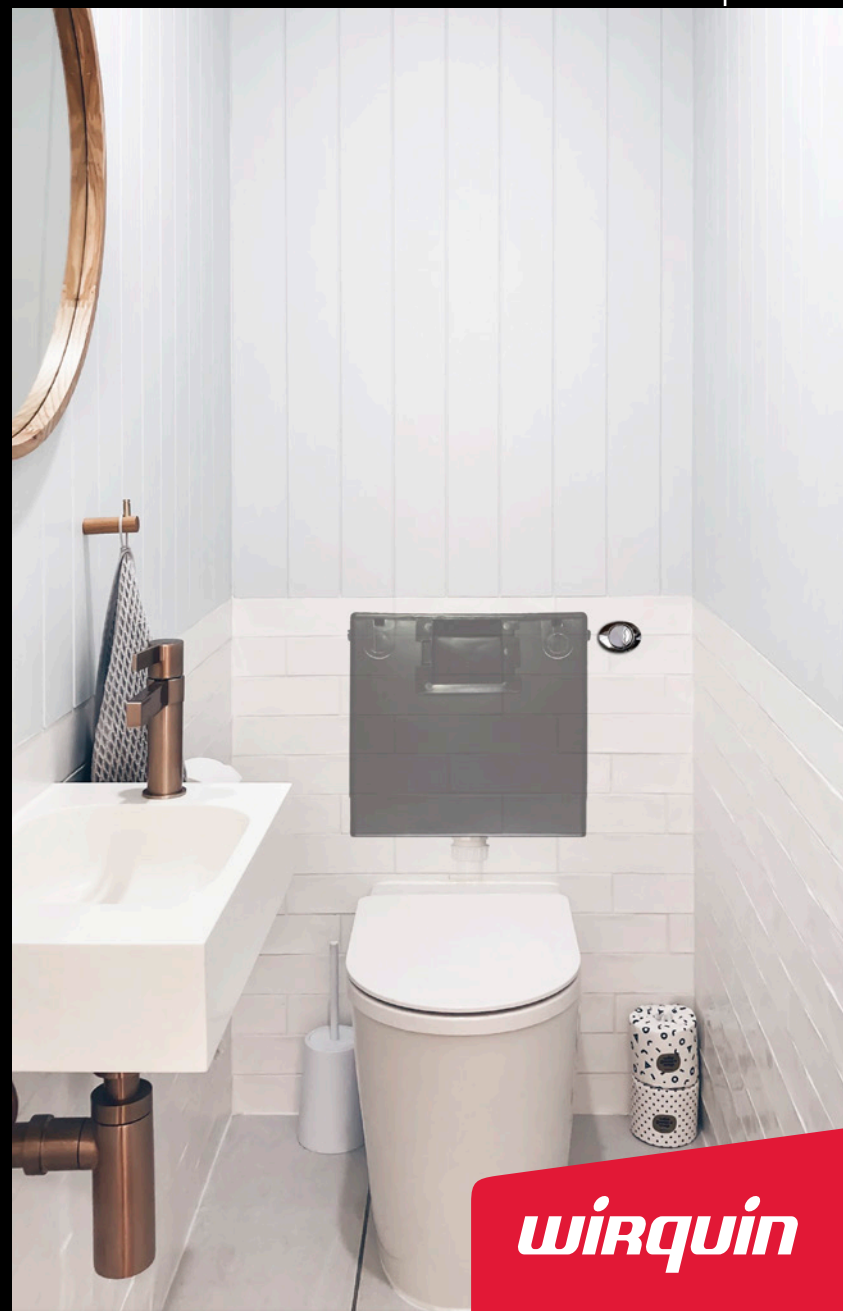

# CISTERNS

A RANGE FOR ALL APPLICATIONS,  
FROM RESIDENTIAL TO COMMERCIAL,  
NEW BUILD TO RETROFIT

CONCEALED

EXPOSED

AUTO

**wirquin**

**CONCEALED CISTERN DUO COMPACT**

- ▶ Most compact cistern on the market
- ▶ Ideal for bathroom furniture and in wall installations
- ▶ Water saving - dual flush valve and delayed action inlet valve
- ▶ Fittings and flushpipe included
- ▶ W - 336mm x H - 320mm x D - 140mm