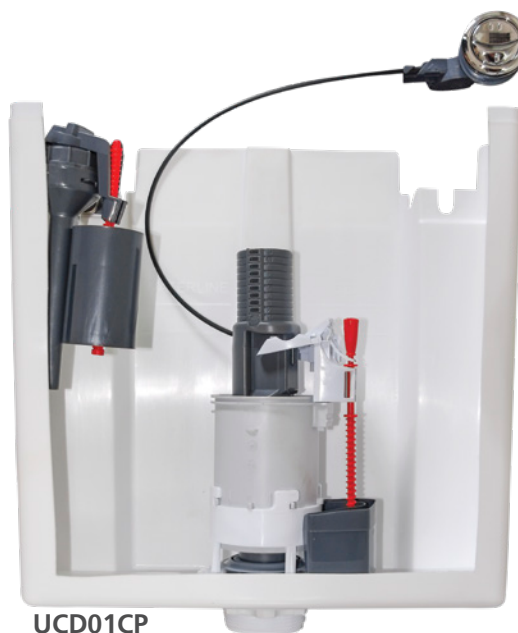

CONCEALED CISTERN UNI COMPACT

- Front or top fix button operation
- Reversible inlet valve positioning - left or right hand feed
- Suitable for bottom or side feed
- Water saving - dual flush valve
- Fittings and flushpipe included
- W - 340mm x H - 350mm x D - 130mm

*Flushing Valve

UCD01CP

Reference	UCD01CP	UCD02CP	UCD03CP
EAN code	5017134120509	5017134120516	5017134128352
Packaging	Box	Box	Box
Pallet	1/54	1/54	1/54
Outlet	2"	2"	2"
Flush	Dual Flush Jollyflush - Cable	Dual Flush Jollyflush - Cable	Jollytronic Cable - Eco Flush
Flush volumes	6/4l + 4/2.6l	6/4l + 4/2.6l	Eco Flush Sensor - control how much you flush up to 6L
Inlet	Side Entry Topy with braided flexi-hose	Side Entry Topy with braided flexi-hose	Side Entry Topy with braided flexi-hose
Access	Front & Top	Front & Top	Front & Top
Internal overflow	✓	✓	✓
Isolation valve	✓	✓	✓
Assembled	Part	Part	Part
Button	Chrome Button	Chrome Plate	Infrared Sensor