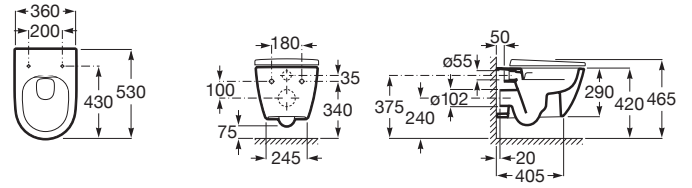

ONA

Vitreous china wall-hung Rimless toilet with horizontal outlet

DIMENSIONS

Length	360 mm
Width	530 mm
Height	290 mm

COLOURS AND FINISHES

TECHNICAL DRAWINGS

FEATURES

- Flushing system: Washdown
- Installation type: Wall-hung
- Outlet type: Horizontal
- Roca Rimless®
- Shape: Round
- Weight (Kg): 23

COMPATIBLE WITH

Soft-close SUPRALIT® toilet seat and cover

801E12..1

SUPRALIT® toilet seat and cover

801E10..1

Duplo WC L with AG valve (under window) 820mm high concealed cistern and frame for wall-hung WCs

890121010

DUPLO WC with AG valve (110mm cistern) concealed cistern and frame for wall-hung WCs

890090020

Ona

Simple as nature. Ona pays homage to the diverse shapes of nature from our native Mediterranean. It is functional without ever appearing cold, with crisp aesthetics that follow the inherent warmth of the natural environment, made for those who enjoy the power of silent landscapes.