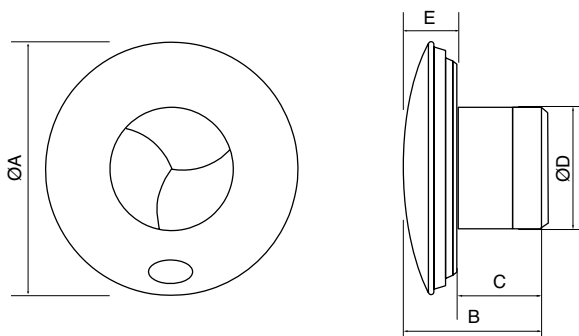

DIMENSIONS (mm)

Model	A	B	C	D	E
iCON 15S	197	108.5	67.5	100	40