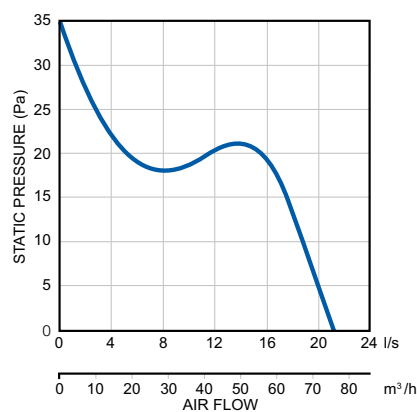

PERFORMANCE

CONTROLS AND ACCESSORIES

A range of accessories including flexible and rigid ducting kits, controls, switches and grilles are available.

Call: 01494 525252

Visit: airflow.com

Airflow Developments Limited
Aidelle House, Lancaster Road,
Cressex Business Park,
High Wycombe, Buckinghamshire,
United Kingdom, HP12 3QP

E-mail: info@airflow.com
Telephone: +44 (0) 1494 525252

airflow.com