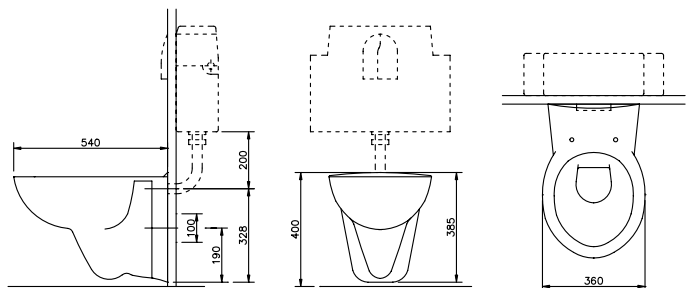

lublin

- EXG0321 450mm 1 TH Basin
- EXG0320 550mm 1 TH Basin
- EXG0322 Pedestal
- EXG0323 WC Pan
- EXG0324 Cistern

odessa standard

- EXG0330 500mm 1 TH Semi Recessed Basin
- EXG0331 500mm 2 TH Semi Recessed Basin
- EXG0332 580mm 1 TH Semi Recessed Basin
- EXG0333 580mm 2 TH Semi Recessed Basin
- EXG0334 Back To Wall WC Pan
- EXG0335 Standard Wall Hung WC Pan
- EXG0152 Concealed Cistern - Top Access

Wall Hung