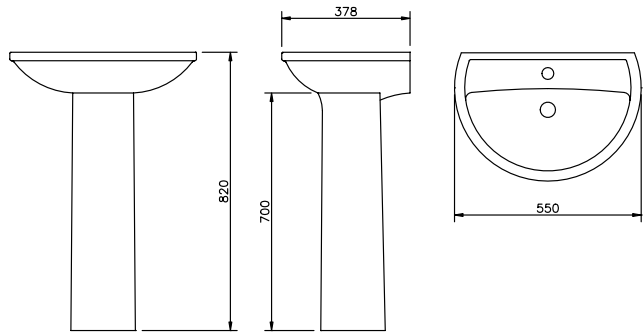

550mm Basin