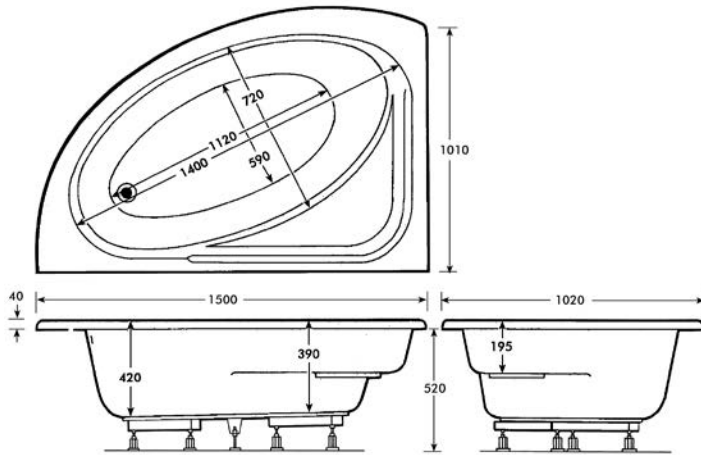

b a t h s

Dundalk