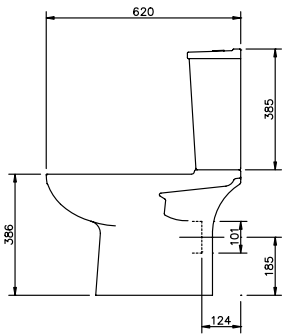

550mm Basin