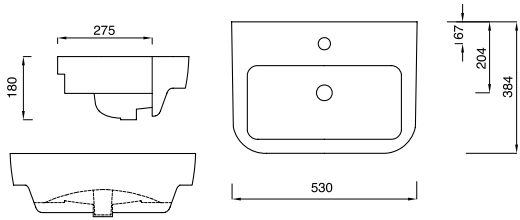

500mm Basin

Back to Wall

580mm Basin

Wall Hung

o d e s s a s u p e r i o r

- EXG0329 530mm 1 TH Superior Square Semi Recessed Basin
- EXG0337 Superior Back to Wall WC Pan
- EXG0336 Superior Wall Hung WC Pan
- EXG0342 Navan Square Seat & Cover
- EXG0152 Concealed Cistern - Top Access