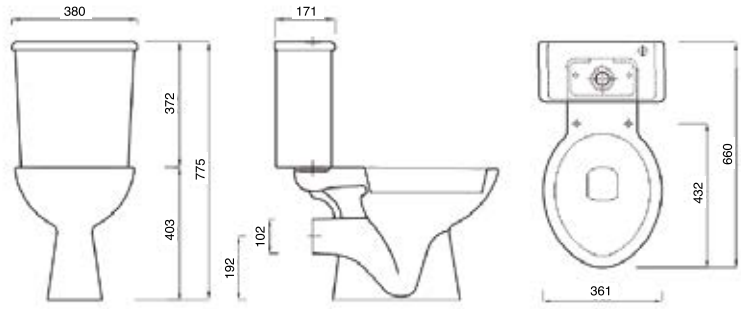

EXG4223
Freestanding Toilet
Brush Holder
£71.00

technical

technical

toulon

- EXG0300 450mm 1 TH Basin
- EXG0301 450mm 2 TH Basin
- EXG0302 500mm 1 TH Basin
- EXG0303 500mm 2 TH Basin
- EXG0304 550mm 1 TH Basin
- EXG0305 550mm 2 TH Basin
- EXG0306 Pedestal
- EXG0307 WC Pan
- EXG0308 Cistern