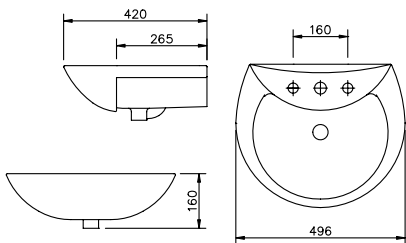

lublin

- EXG0321 450mm 1 TH Basin
- EXG0320 550mm 1 TH Basin
- EXG0322 Pedestal
- EXG0323 WC Pan
- EXG0324 Cistern

450mm Basin

550mm Basin

odessa standard

- EXG0330 500mm 1 TH Semi Recessed Basin
- EXG0331 500mm 2 TH Semi Recessed Basin
- EXG0332 580mm 1 TH Semi Recessed Basin
- EXG0333 580mm 2 TH Semi Recessed Basin
- EXG0334 Back To Wall WC Pan
- EXG0335 Standard Wall Hung WC Pan
- EXG0152 Concealed Cistern - Top Access