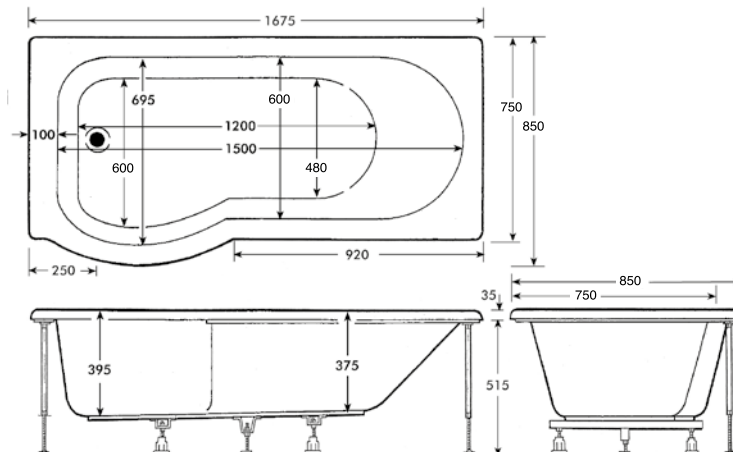

530mm Square Basin _____

Superior Back to Wall

Superior Wall Hung

baths

Bremen

Vigo 1700 x 700mm

Vigo 1500 x 700mm

b a t h s

Salerno 1700 x 700

Salerno 1700 x 750

Jerez

baths

Taranto 1500 x 800mm

Taranto 1675 x 800mm

Taranto 1675 x 850mm

b a t h s