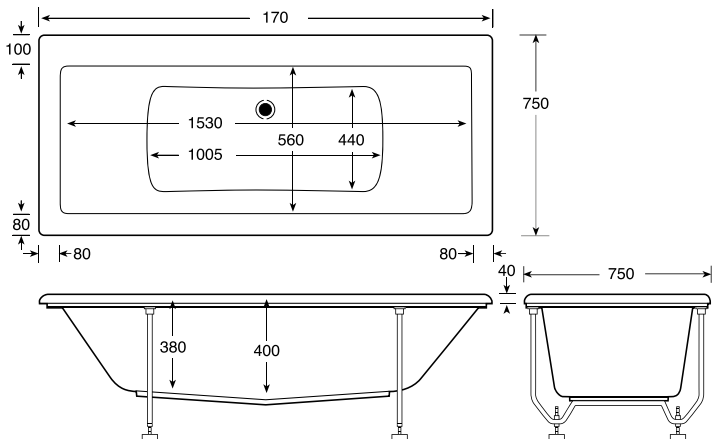

Salerno 1700 x 750