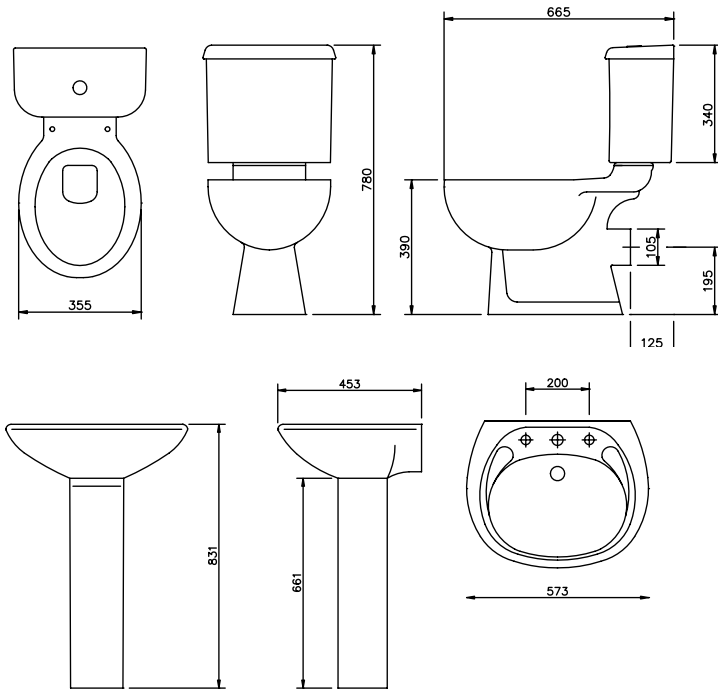

450mm Basin

500mm Basin

550mm Basin

bari

- EXG0313 570mm 1 TH Basin
- EXG0314 Pedestal
- EXG0315 WC Pan
- EXG0316 Cistern

messina

- EXG0360 570mm 2 TH Basin
- EXG0361 Pedestal
- EXG0362 WC Pan
- EXG0363 Cistern