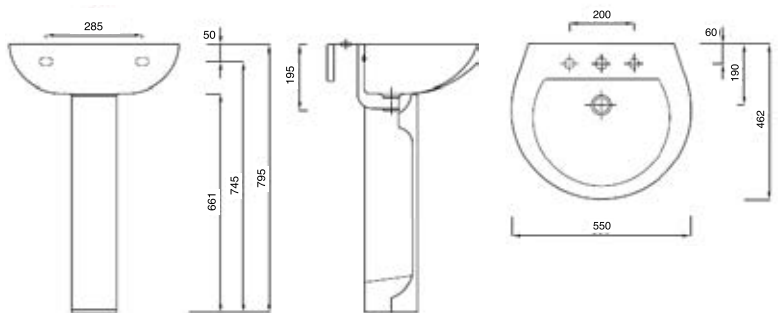

550mm Basin