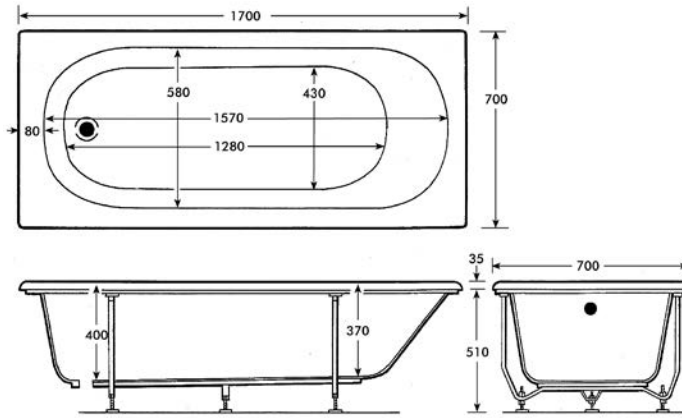

530mm Square Basin _____

Superior Back to Wall

Superior Wall Hung

baths

Bremen

Vigo 1700 x 700mm

Vigo 1500 x 700mm

b a t h s

Salerno 1700 x 700

Salerno 1700 x 750

Jerez

baths

Taranto 1500 x 800mm

Taranto 1675 x 800mm

Taranto 1675 x 850mm

b a t h s