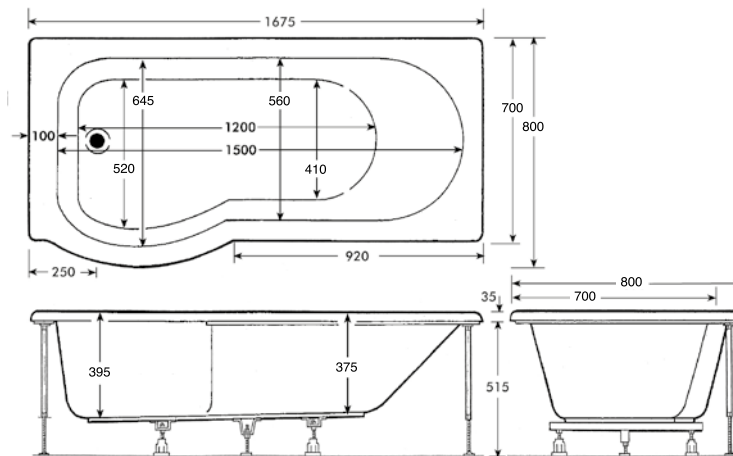

530mm Square Basin _____

Superior Back to Wall

Superior Wall Hung

baths

Bremen

Vigo 1700 x 700mm

Vigo 1500 x 700mm

b a t h s

Salerno 1700 x 700

Salerno 1700 x 750

Jerez

baths

Taranto 1500 x 800mm

Taranto 1675 x 800mm

Taranto 1675 x 850mm

b a t h s