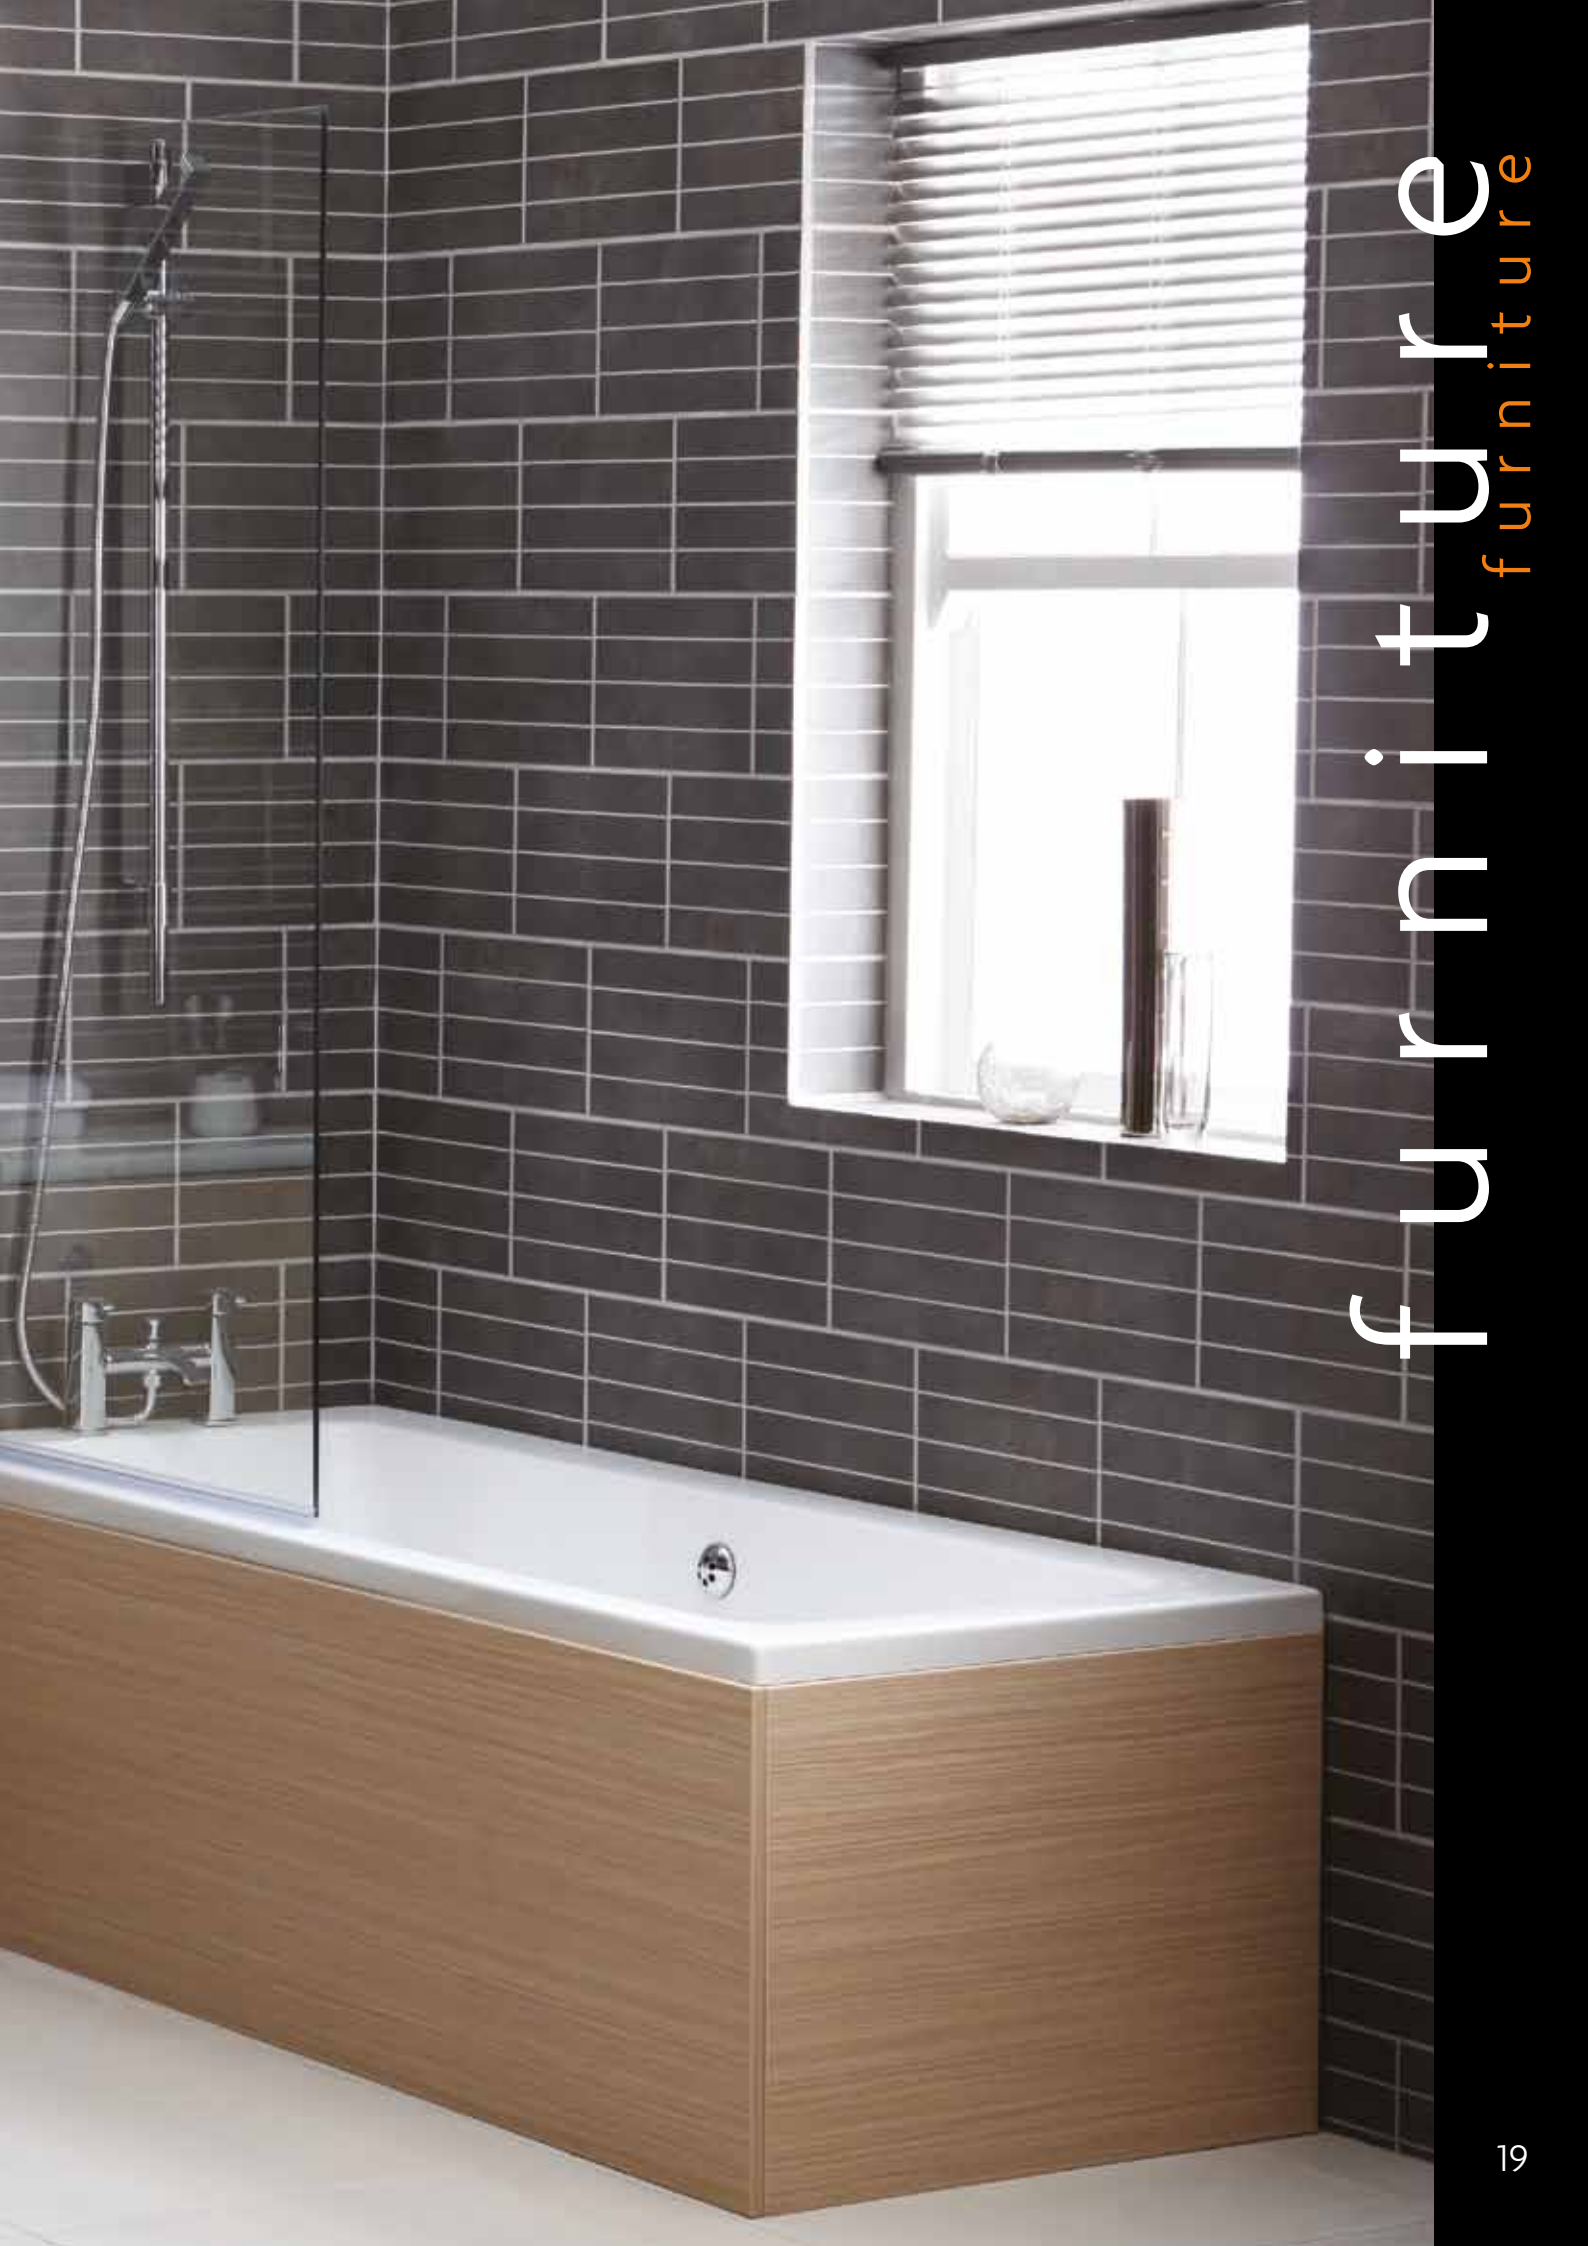

Wastes

EXG9002
Basin Waste c/w
Chrome Plug
£9.49

EXG9005
Basin Waste c/w
Spring Plug
£24.35

EXG9006
Bath Pop Up Waste
& Over Flow
£28.50

EXG9009
Bath Overflow
Combi Waste
£10.72

furniture

furniture

furniture
furniture