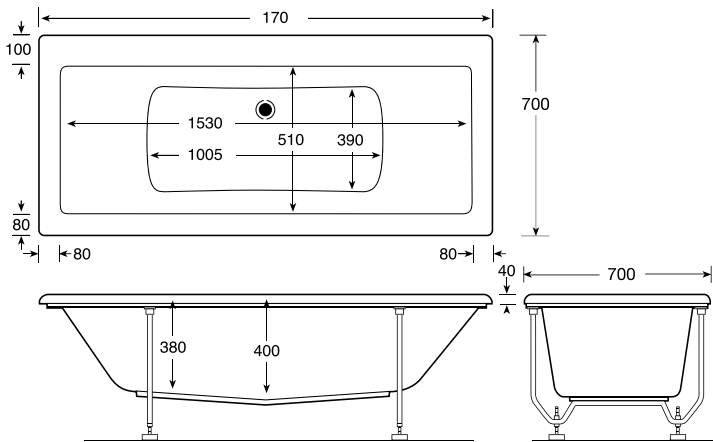

530mm Square Basin _____

Superior Back to Wall

Superior Wall Hung

baths

Bremen

Vigo 1700 x 700mm

Vigo 1500 x 700mm

b a t h s

Salerno 1700 x 700

Salerno 1700 x 750

Jerez

baths

Taranto 1500 x 800mm

Taranto 1675 x 800mm

Taranto 1675 x 850mm

b a t h s