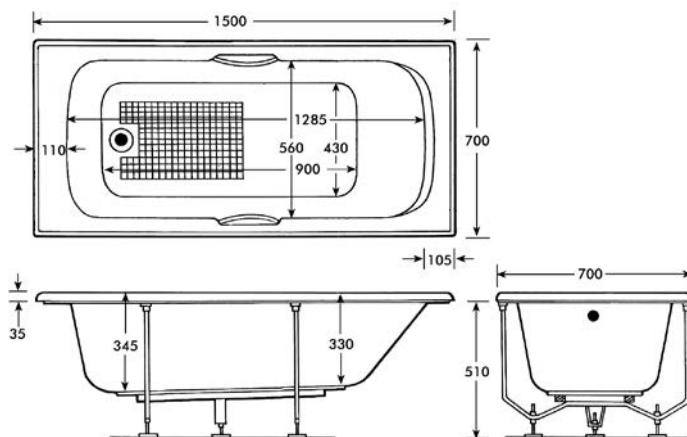

530mm Square Basin _____

Superior Back to Wall

Superior Wall Hung

baths

Bremen

Vigo 1700 x 700mm

Vigo 1500 x 700mm

b a t h s

Salerno 1700 x 700

Salerno 1700 x 750

Jerez

baths

Taranto 1500 x 800mm

Taranto 1675 x 800mm

Taranto 1675 x 850mm

b a t h s