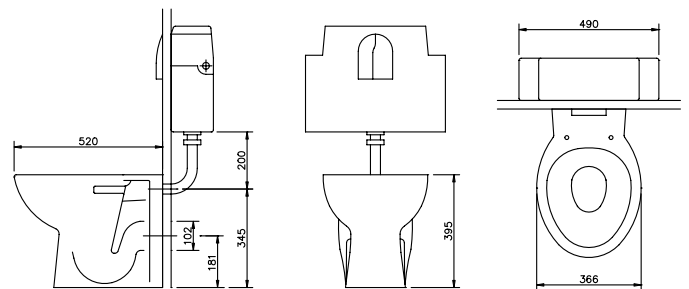

Back to Wall