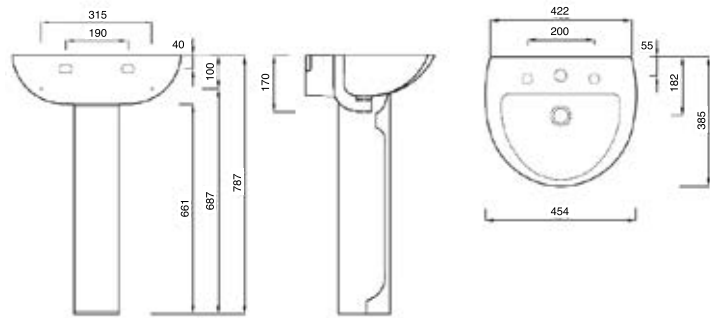

EXG4223
Freestanding Toilet
Brush Holder
£71.00

technical

technical

toulon

- EXG0300 450mm 1 TH Basin
- EXG0301 450mm 2 TH Basin
- EXG0302 500mm 1 TH Basin
- EXG0303 500mm 2 TH Basin
- EXG0304 550mm 1 TH Basin
- EXG0305 550mm 2 TH Basin
- EXG0306 Pedestal
- EXG0307 WC Pan
- EXG0308 Cistern

450mm Basin

500mm Basin

550mm Basin

bari

- EXG0313 570mm 1 TH Basin
- EXG0314 Pedestal
- EXG0315 WC Pan
- EXG0316 Cistern

messina

- EXG0360 570mm 2 TH Basin
- EXG0361 Pedestal
- EXG0362 WC Pan
- EXG0363 Cistern