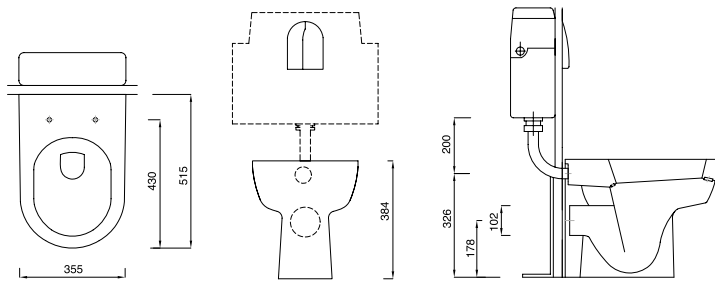

Superior Back to Wall