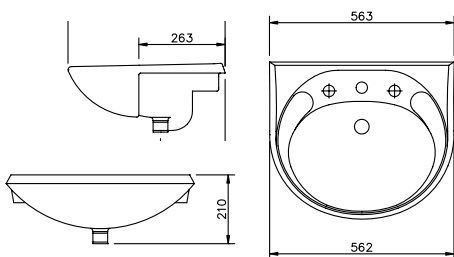

580mm Basin