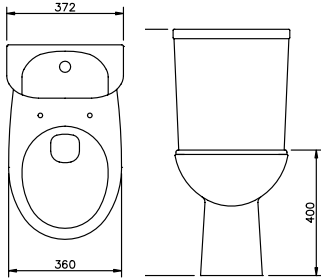

lublin

- EXG0321 450mm 1 TH Basin
- EXG0320 550mm 1 TH Basin
- EXG0322 Pedestal
- EXG0323 WC Pan
- EXG0324 Cistern

450mm Basin