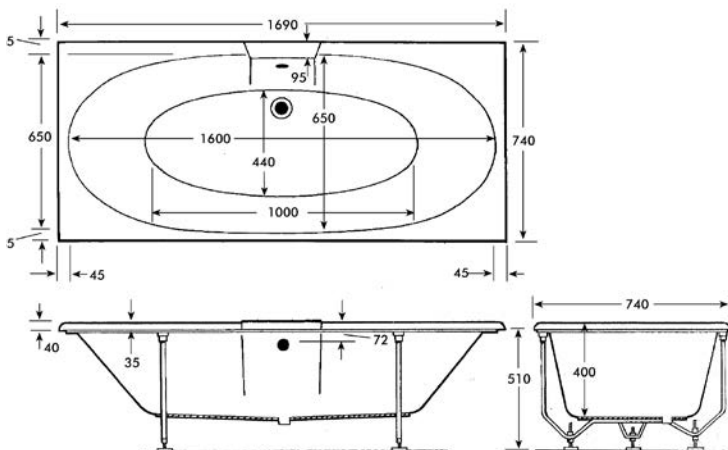

530mm Square Basin _____

Superior Back to Wall

Superior Wall Hung

baths

Bremen

Vigo 1700 x 700mm

Vigo 1500 x 700mm

b a t h s

Salerno 1700 x 700

Salerno 1700 x 750

Jerez

baths

Taranto 1500 x 800mm

Taranto 1675 x 800mm

Taranto 1675 x 850mm

b a t h s