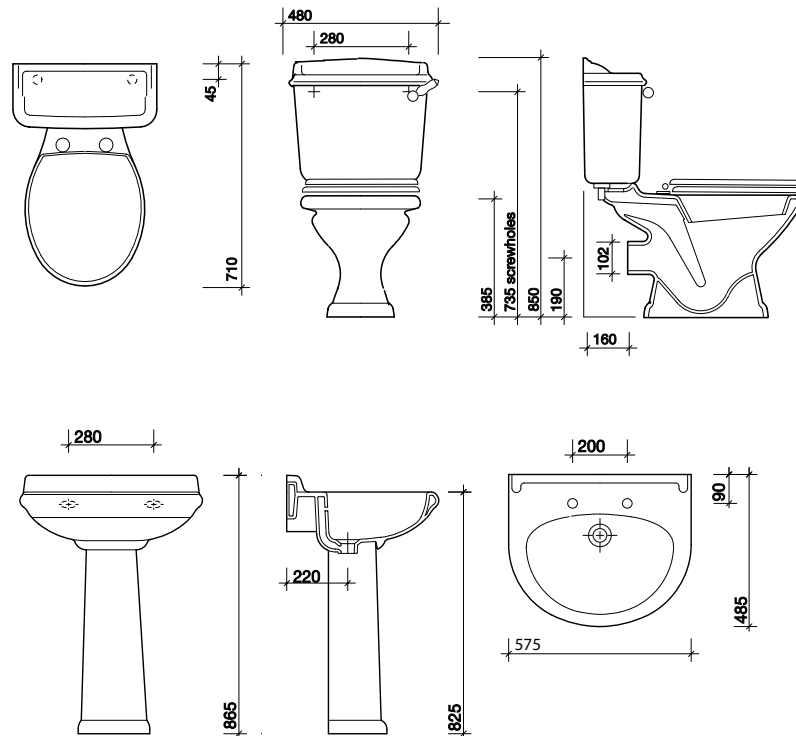

450mm Basin

500mm Basin

550mm Basin

bari

- EXG0313 570mm 1 TH Basin
- EXG0314 Pedestal
- EXG0315 WC Pan
- EXG0316 Cistern

messina

- EXG0360 570mm 2 TH Basin
- EXG0361 Pedestal
- EXG0362 WC Pan
- EXG0363 Cistern

lublin

- EXG0321 450mm 1 TH Basin
- EXG0320 550mm 1 TH Basin
- EXG0322 Pedestal
- EXG0323 WC Pan
- EXG0324 Cistern

450mm Basin

550mm Basin

odessa standard

- EXG0330 500mm 1 TH Semi Recessed Basin
- EXG0331 500mm 2 TH Semi Recessed Basin
- EXG0332 580mm 1 TH Semi Recessed Basin
- EXG0333 580mm 2 TH Semi Recessed Basin
- EXG0334 Back To Wall WC Pan
- EXG0335 Standard Wall Hung WC Pan
- EXG0152 Concealed Cistern - Top Access