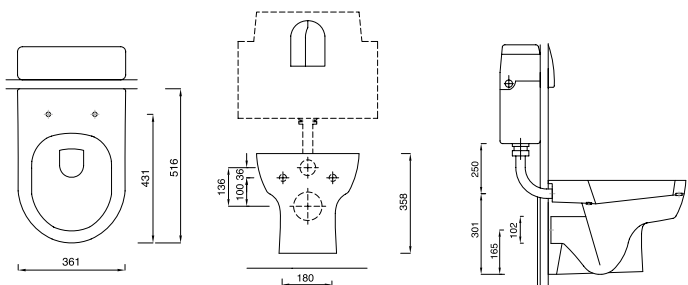

Superior Wall Hung