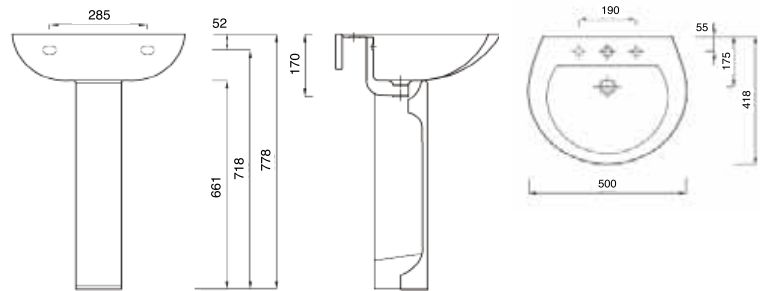

500mm Basin