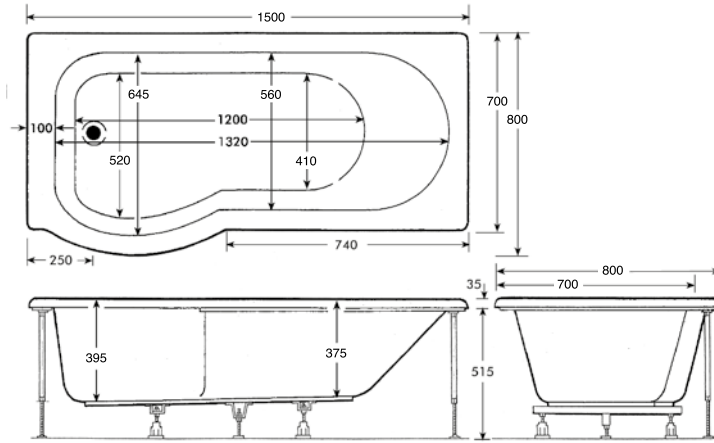

530mm Square Basin _____

Superior Back to Wall

Superior Wall Hung

baths

Bremen

Vigo 1700 x 700mm

Vigo 1500 x 700mm

b a t h s

Salerno 1700 x 700

Salerno 1700 x 750

Jerez

baths

Taranto 1500 x 800mm

Taranto 1675 x 800mm

Taranto 1675 x 850mm

b a t h s