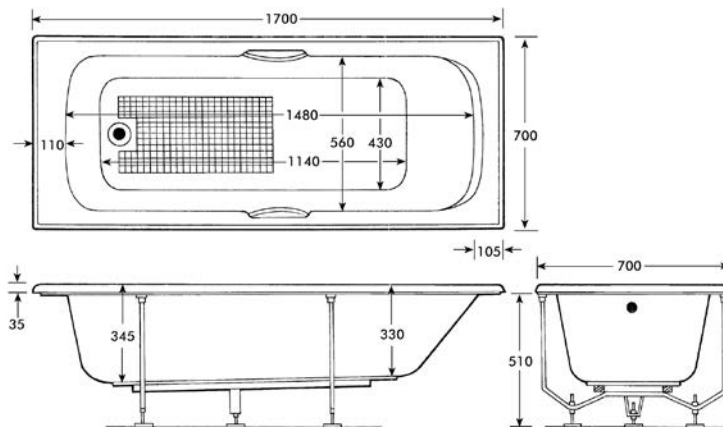

530mm Square Basin _____

Superior Back to Wall

Superior Wall Hung

baths

Bremen

Vigo 1700 x 700mm

Vigo 1500 x 700mm

b a t h s

Salerno 1700 x 700

Salerno 1700 x 750

Jerez

baths

Taranto 1500 x 800mm

Taranto 1675 x 800mm

Taranto 1675 x 850mm

b a t h s