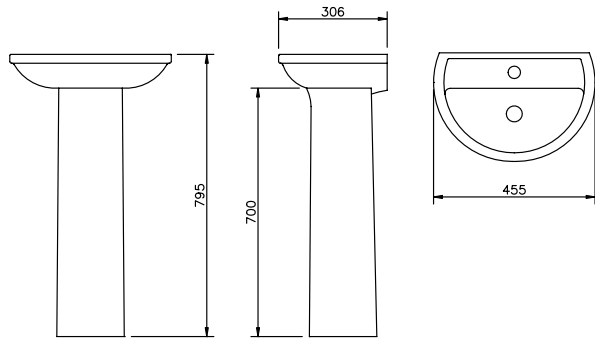

lublin

- EXG0321 450mm 1 TH Basin
- EXG0320 550mm 1 TH Basin
- EXG0322 Pedestal
- EXG0323 WC Pan
- EXG0324 Cistern

450mm Basin