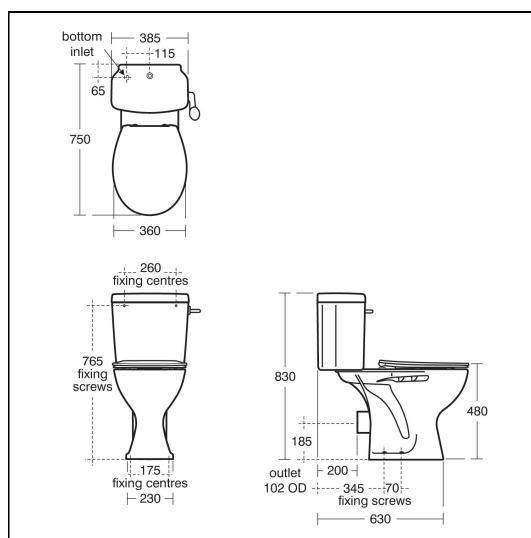

Sandringham Raised Height Close Coupled Toilet

ILLUSTRATED

- E8834** Sandringham 21 raised height close coupled toilet bowl with horizontal outlet
- E8987** Sandringham 21 6 litre single flush bottom supply cistern to achieve 750mm projection with Spatula lever
- E1316** Uni toilet seat and cover

OPTIONS

- E8966** Sandringham 21 close coupled 6/4 litre cistern, dual flush valve, bottom supply and internal overflow
- E8968** Sandringham 21 close coupled 6 or 4 litre cistern, single flush syphon, bottom supply and internal overflow
- E9002** Sandringham 21 close coupled 6 or 4 litre cistern, single flush syphon with reversible spatula lever, bottom supply and internal overflow
- S4063** Bakasan toilet seat only with stainless steel rod and metal top fix hinges
- E1317** Uni toilet seat and cover, metal hinges
- E1319** Uni toilet seat only, metal hinges
- E1318** Uni toilet seat and cover, slow close

ILLUSTRATED PRODUCT DETAILS

Weights

- E8834** 19.00 KG
- E8987** 14.80 KG
- E1316** 2.17 KG

Materials

- E1316** Plastic

Finishes

- E8834** White (01)
- E8987** White (01)
- E1316** White (01)

Capacity

- E8987** 6.0 litres

Standards

WC bowl to BS EN 997 & BS EN 33

Special Notes

WC bowl fixed using 4 Domex screws (not supplied) and cistern screwed to wall

FEATURES