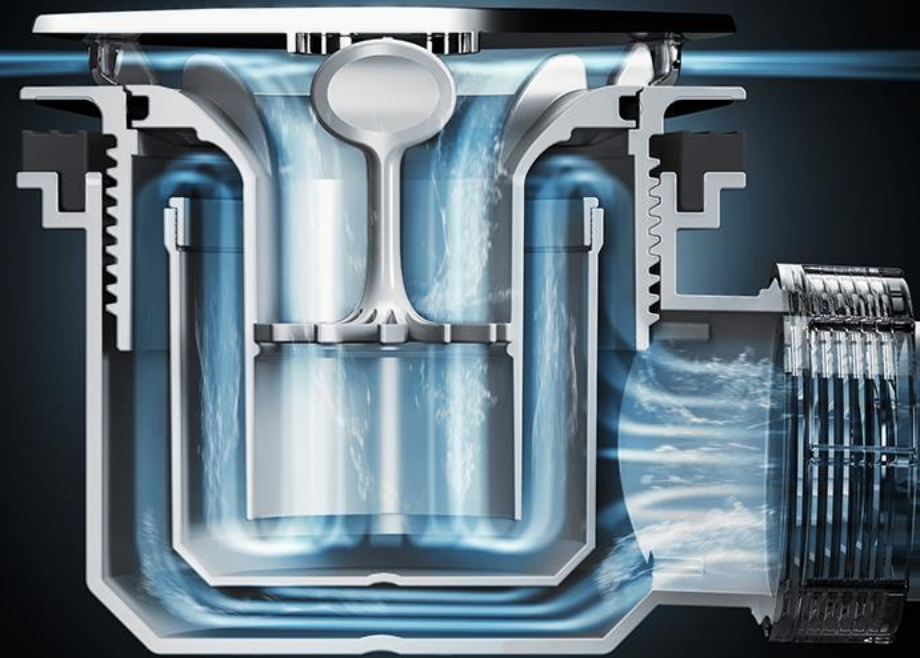

Flight Low Corner Option

Corner waste position gives Flight Low range flexibility for joist configurations

Anti-Microbial

Biocote® built-in anti-microbial protection, reduces bacteria and mould by up to 99% for the life of the product

Mira Rapi-Flo Waste

Mira Rapi-Flo Waste

Engineered by the
water experts

Designed for rapid drainage from the tray and with a host of clever design features, the Mira Rapi-flo waste is an innovative waste which is included with all Mira Flight Low & Safe trays.

Mira Rapi-Flo Waste

Engineered for
greater flow

The large 40mm outlet ensures water is drained rapidly
from the tray.

Mira Rapi-Flo Waste

Reduce blockages with hair catcher

To ensure rapid flow throughout the lifetime of the product, the Mira Rapi-flo waste incorporates a removeable hair catch for quick, easy cleaning and blockage removal.