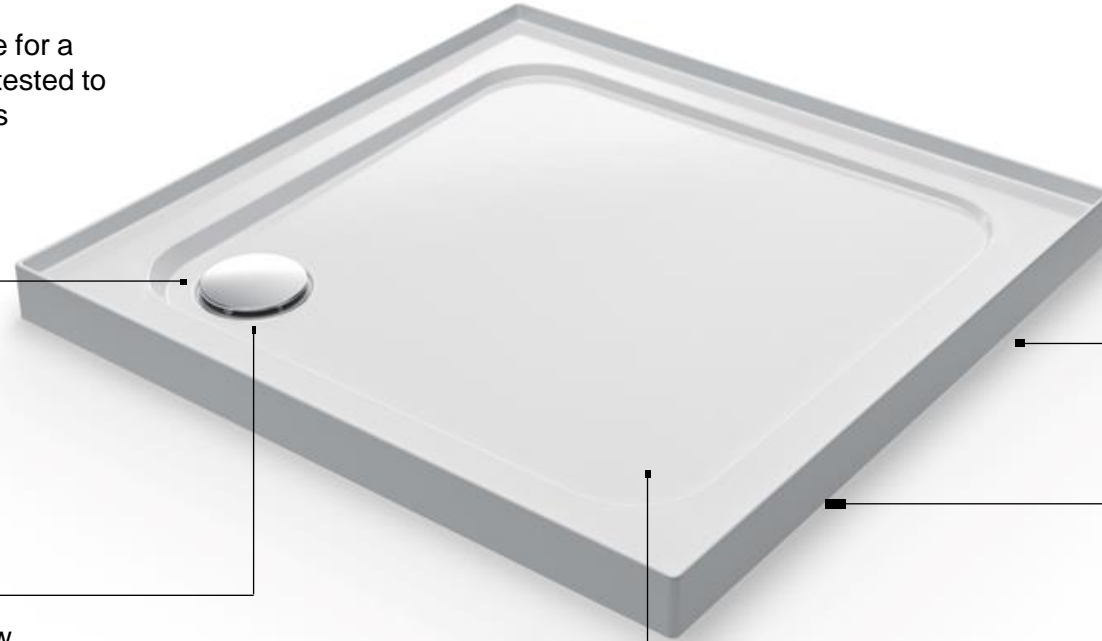

Mira Corner Waste Tray

Durable

Double skin acrylic-capped resin stone for a product that is made to last. Lifecycle tested to simulate 10 years usage ~7300 Cycles

Flexible installation

New Mira Rapi-Flo Waste, with 360° waste rotation included with tray

Flight Low Corner Option

Corner waste position gives Flight Low range flexibility for joist configurations

Anti-Microbial

Biocote® built-in anti-microbial protection, reduces bacteria and mould by up to 99% for the life of the product

Easy to clean

Scratch, chip and discolouration resistant

Riser legs and Panel Available

Compatible with Flight Low Riser legs and Panel with plug and play installation

Robust Flight Technology

Polyconcrete acrylic sandwich construction provides strength and rigidity