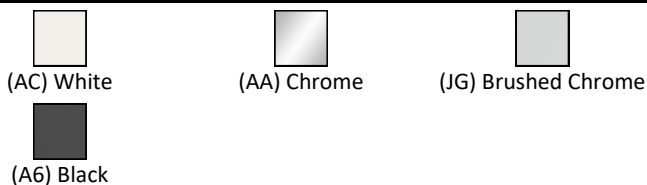

i.life S Compact Back To Wall WC Bowl

ILLUSTRATED

- **T5197** i.life S compact back to wall wc bowl with horizontal outlet and rims+ technology
- **R0428** ProSys 150 depth WC cistern, mechanical, front or top actuation CL2, Furniture Height (820mm)
- **T4737** i.life A & S toilet seat and cover, compact, slow close
- **R0121** Oleas M2 mechanical dual flushplate Ideal Standard - chrome

OPTIONS

- **S3643** Conceala 2 4.5/3 or 4/2.6 litre cistern, dual flush valve, side supply, internal overflow, alternative height plastic flushbends, no flushplate/button
- **T4736** i.life A & S toilet seat and cover, compact
- **T5328** Ideal Standard i.life A & S toilet seat and cover, compact, slim
- **T5329** Ideal Standard i.life A & S toilet seat and cover, compact, slim, slow close
- **S4399** Contemporary flush plate dual flush for Conceala 2 cisterns

ILLUSTRATED PRODUCT DETAILS

Weights

- **R0428** 2.96 KG
- **T4737** 1.80 KG
- **R0121** 0.34 KG

Materials

- **T5197** Vitreous China
- **R0428** Mixed Material
- **T4737** Mixed Material
- **R0121** Mixed Material

Finishes

- **T5197** ☐ White (01)
- **R0428** ☐ Neutral / No Finish (67)
- **T4737** ☐ White (01)
- **R0121** ☐ White (AC)

Designer

Palomba Serafini Associati

FINISH OPTIONS

Standards

WC bowl to BS EN 997 and BS EN 33

Special Notes

WC bowl screwed to floor using concealed brackets (supplied). Can be used with i.life furniture WC units. Oleas, Solea, Altes & Symfo are compatible with Prosys cisterns only. Please see flushplate section for full finish/colour options.