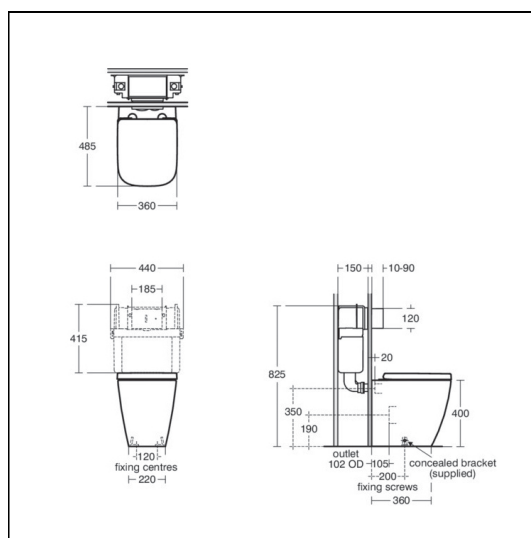

i.life S Compact Back To Wall WC Bowl

ILLUSTRATED

- T5197** i.life S compact back to wall wc bowl with horizontal outlet and rims+ technology
- R0428** ProSys 150 depth WC cistern, mechanical, front or top actuation CL2, Furniture Height (820mm)
- T4737** i.life A & S toilet seat and cover, compact, slow close
- R0121** Oleas M2 mechanical dual flushplate Ideal Standard - chrome

OPTIONS

- S3643** Conceala 2 4.5/3 or 4/2.6 litre cistern, dual flush valve, side supply, internal overflow, alternative height plastic flushbends, no flushplate/button
- T4736** i.life A & S toilet seat and cover, compact
- T5328** Ideal Standard i.life A & S toilet seat and cover, compact, slim
- T5329** Ideal Standard i.life A & S toilet seat and cover, compact, slim, slow close
- S4399** Contemporary flush plate dual flush for Conceala 2 cisterns

ILLUSTRATED PRODUCT DETAILS

Weights

- R0428** 2.96 KG
- T4737** 1.80 KG
- R0121** 0.34 KG

Materials

- T5197** Vitreous China
- R0428** Mixed Material
- T4737** Mixed Material
- R0121** Mixed Material

Finishes

WC bowl screwed to floor using concealed brackets (supplied). Can be used with i.life furniture WC units. Oleas, Solea, Altes & Symfo are compatible with Prosys cisterns only. Please see flushplate section for full finish/colour options.