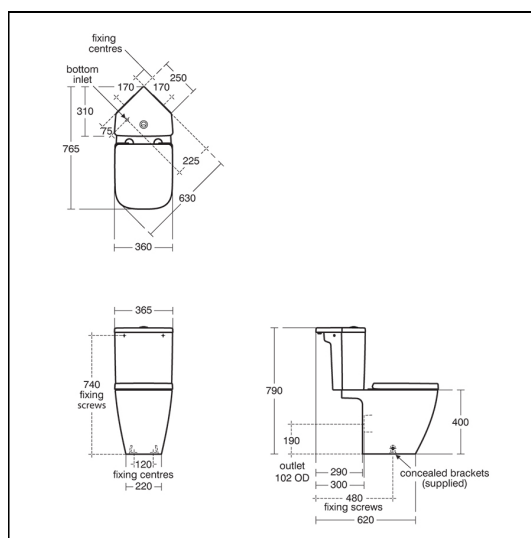

i.life S Compact Close Coupled WC Bowl

ILLUSTRATED

- T5198** i.life S compact close coupled wc bowl with horizontal outlet and rims+ technology
- E2499** i.life S close coupled corner cistern 4/2.6 litre dual flush valve, bottom supply and internal overflow
- T4737** i.life A & S toilet seat and cover, compact, slow close

OPTIONS

- E2493** i.life close coupled corner cistern 6/4 dual flush valve, bottom supply and internal overflow
- T4736** i.life A & S toilet seat and cover, compact
- T5328** Ideal Standard i.life A & S toilet seat and cover, compact, slim
- T5329** Ideal Standard i.life A & S toilet seat and cover, compact, slim, slow close
- S4300** Panekta outlet connector to convert horizontal outlet wcs to S or turned P trap
- S4305** Panekta outlet connector to convert horizontal outlet wcs to P trap

ILLUSTRATED PRODUCT DETAILS

Weights

T4737 1.80 KG

Materials

- T5198** Vitreous China
- E2499** Vitreous China
- T4737** Mixed Material

Finishes

- T5198** White (01)
- E2499** White (01)
- T4737** White (01)

Capacity

E2499 4.0 litres

Designer

Palomba Serafini Associati

Standards

WC bowl to BS EN 997 and BS EN 33

Special Notes

WC screwed to floor using concealed brackets (supplied) and cistern screwed to wall.