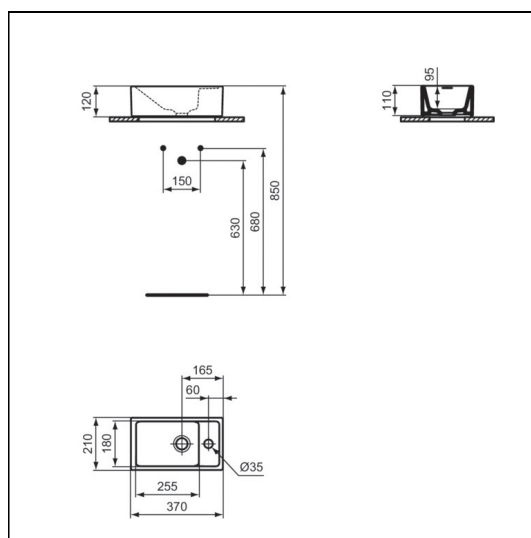

Ideal Standard i.life S 37cm Vessel Basin

ILLUSTRATED

- **E2109** Ideal Standard i.life S 37cm vessel basin, 1 taphole , no overflow
- **BD208** Ceraplan single lever mini basin mixer
- **E1483** 1 1/4" Basin clicker waste: unslotted
- **E0079** Trap 1 1/4" Contemporary metal bottle, 75mm seal

ILLUSTRATED PRODUCT DETAILS

Weights

- **BD208** 1.40 KG
- **E0079** 1.45 KG

Materials

- **BD208** Chrome Plated Brass
- **E1483** Chrome Plated Metal
- **E0079** Chrome Plated Metal

Finishes

- **E2109** White (01)
- **BD208** Chrome (AA)
- **E1483** Chrome (AA)
- **E0079** Chrome (AA)

Flow rates

- **BD208** 5 Litres per minute @ 3 bar pressure

Designer

Palomba Serafini Associati

FINISH OPTIONS

(AA) Chrome	(XG) Silk Black	(A2) Brushed Gold
(A5) Magnetic Grey	(GN) Silver Storm	

Standards

Washbasin to BS EN 14688 and BS EN 31

Special Notes

Washbasin fixed to countertop with waterproof sealant (not supplied).

ACCREDITATIONS

1810015