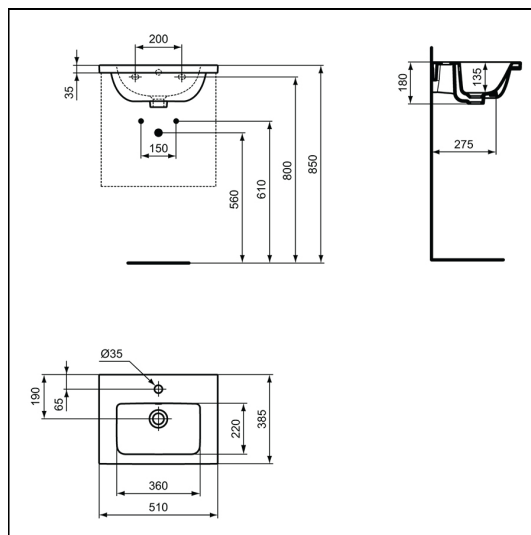

i.life S 50cm Compact Vanity Washbasin

ILLUSTRATED

- **T4591** i.life S 50cm compact vanity washbasin, 1 taphole
- **E0157** Wall fixing set
- **BD246** Ceraplan single lever basin mixer, with click waste
- **E0079** Trap 1¼" Contemporary metal bottle, 75mm seal

ILLUSTRATED PRODUCT DETAILS

Sizes

T4591 w:510 x d:385

Weights

T4591 11.90 KG

E0157 0.16 KG

BD246 1.77 KG

E0079 1.45 KG

Materials

T4591 Fine Fireclay

E0157 Metal

BD246 Chrome Plated Brass

E0079 Chrome Plated Metal

Finishes

T4591 White (01)

E0157 Neutral / No Finish (67)

BD246 Chrome (AA)

E0079 Chrome (AA)

Capacity

T4591 3.8 litres

Flow rates

BD246 5 Litres per minute @ 3 bar pressure

Designer

Palomba Serafini Associati

Standards

Washbasin to BS EN 14688 and BS EN 31

Special Notes

Washbasin wall mounted using E0157 wall fixing set or supplied on dedicated furniture units. When fitted to furniture washbasin must be secured with the E0157 fixing set.

FEATURES