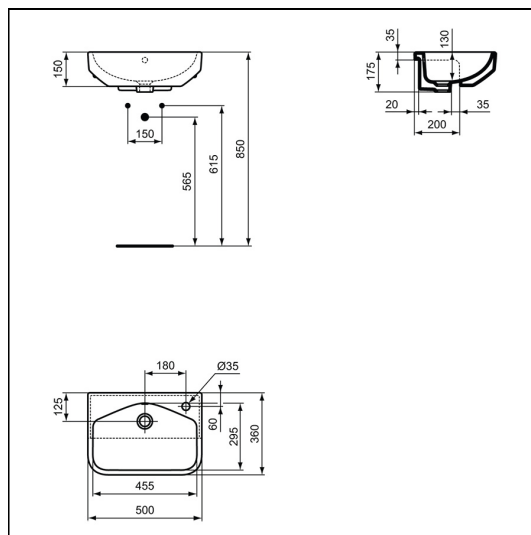

i.life S 50cm Compact Semi-Countertop Washbasin

ILLUSTRATED

- T5195** i.life S 50cm compact semi-countertop Washbasin, 1 taphole
- BD208** Ceraplan single lever mini basin mixer
- S8910** Trap 1¼" plastic bottle, 75mm seal, multi-purpose outlet

ILLUSTRATED PRODUCT DETAILS

Sizes

T5195 w:500 x d:360

Weights

T5195 10.64 KG

BD208 1.40 KG

S8910 0.20 KG

Materials

T5195 5.1 litres

Flow rates

BD208 5 Litres per minute @ 3 bar pressure

Designer

Palomba Serafini Associati

FINISH OPTIONS

Standards

Washbasin to BS EN 14688 and BS EN 31

Special Notes

Washbasin fixed to countertop with securing clips provided. Joint sealed with waterproof sealant (not supplied). Basin designed to work with short projection furniture to a minimum of 210mm projection allowing 10mm gap at rear to tile down onto worktop.