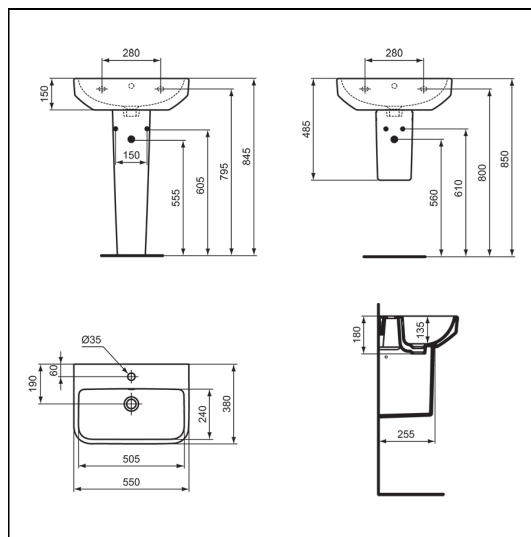

i.life S 55cm Compact Washbasin

ILLUSTRATED

- T5178** i.life S 55cm compact washbasin, 1 taphole
- T5196** i.life S semi-pedestal
- E0157** Wall fixing set
- BD246** Ceraplan single lever basin mixer, with click waste
- S8910** Trap 1¼" plastic bottle, 75mm seal, multi-purpose outlet

OPTIONS

- T5199** i.life S & B full pedestal

ILLUSTRATED PRODUCT DETAILS

Sizes

T5178 w:550 x d:380

Weights

T5178 13.10 KG
E0157 0.16 KG
BD246 1.77 KG
S8910 0.20 KG

Materials

Capacity

T5178 5.4 litres

Flow rates

BD246 5 Litres per minute @ 3 bar pressure

Designer

Palomba Serafini Associati

Standards

Washbasin to BS EN 14688 and BS EN 31

Special Notes

Washbasin wall mounted using E0157 wall fixing set with full pedestal mounted using 2 screws through the back of the basin (not supplied).

FEATURES