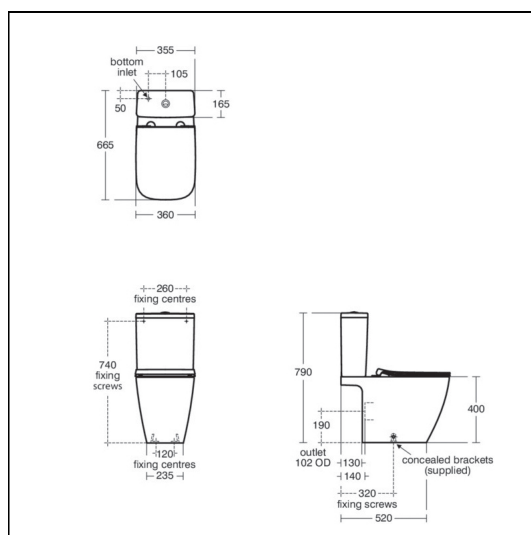

Designer

Palomba Serafini Associati