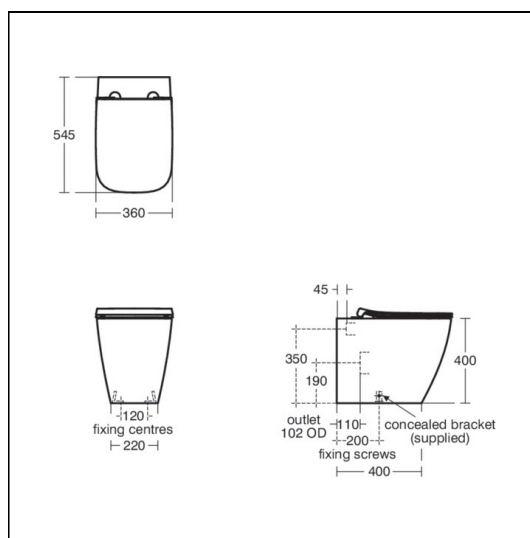

ACCREDITATIONS

S3643(67)

Unified Water Label 3.0 Average Flushing Volume (Litres)

E2125(67)

Unified Water Label 6.0 Litres